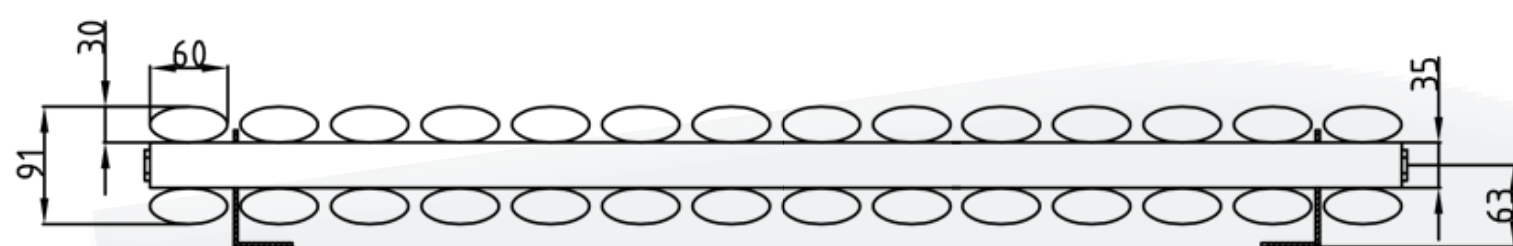

## 600 x 980mm Double Anthracite Designer Radiator

**Height:** 600mm  
**No. Of Tubes:** 14  
**Colour:** Anthracite  
**BTU: @ Delta T50:** 4777mm @ **Delta T60:** 6020mm

**Width:** 980mm  
**Water Content:** 980mm  
**Watts:** 1401

All Direct Radiators are BOE and pipe centres are the radiator width plus 74mm.

Please note due to manufacturing tolerances pipe centres may vary by +/- 10mm, we recommend that pipe work is not altered until your radiator is on site.