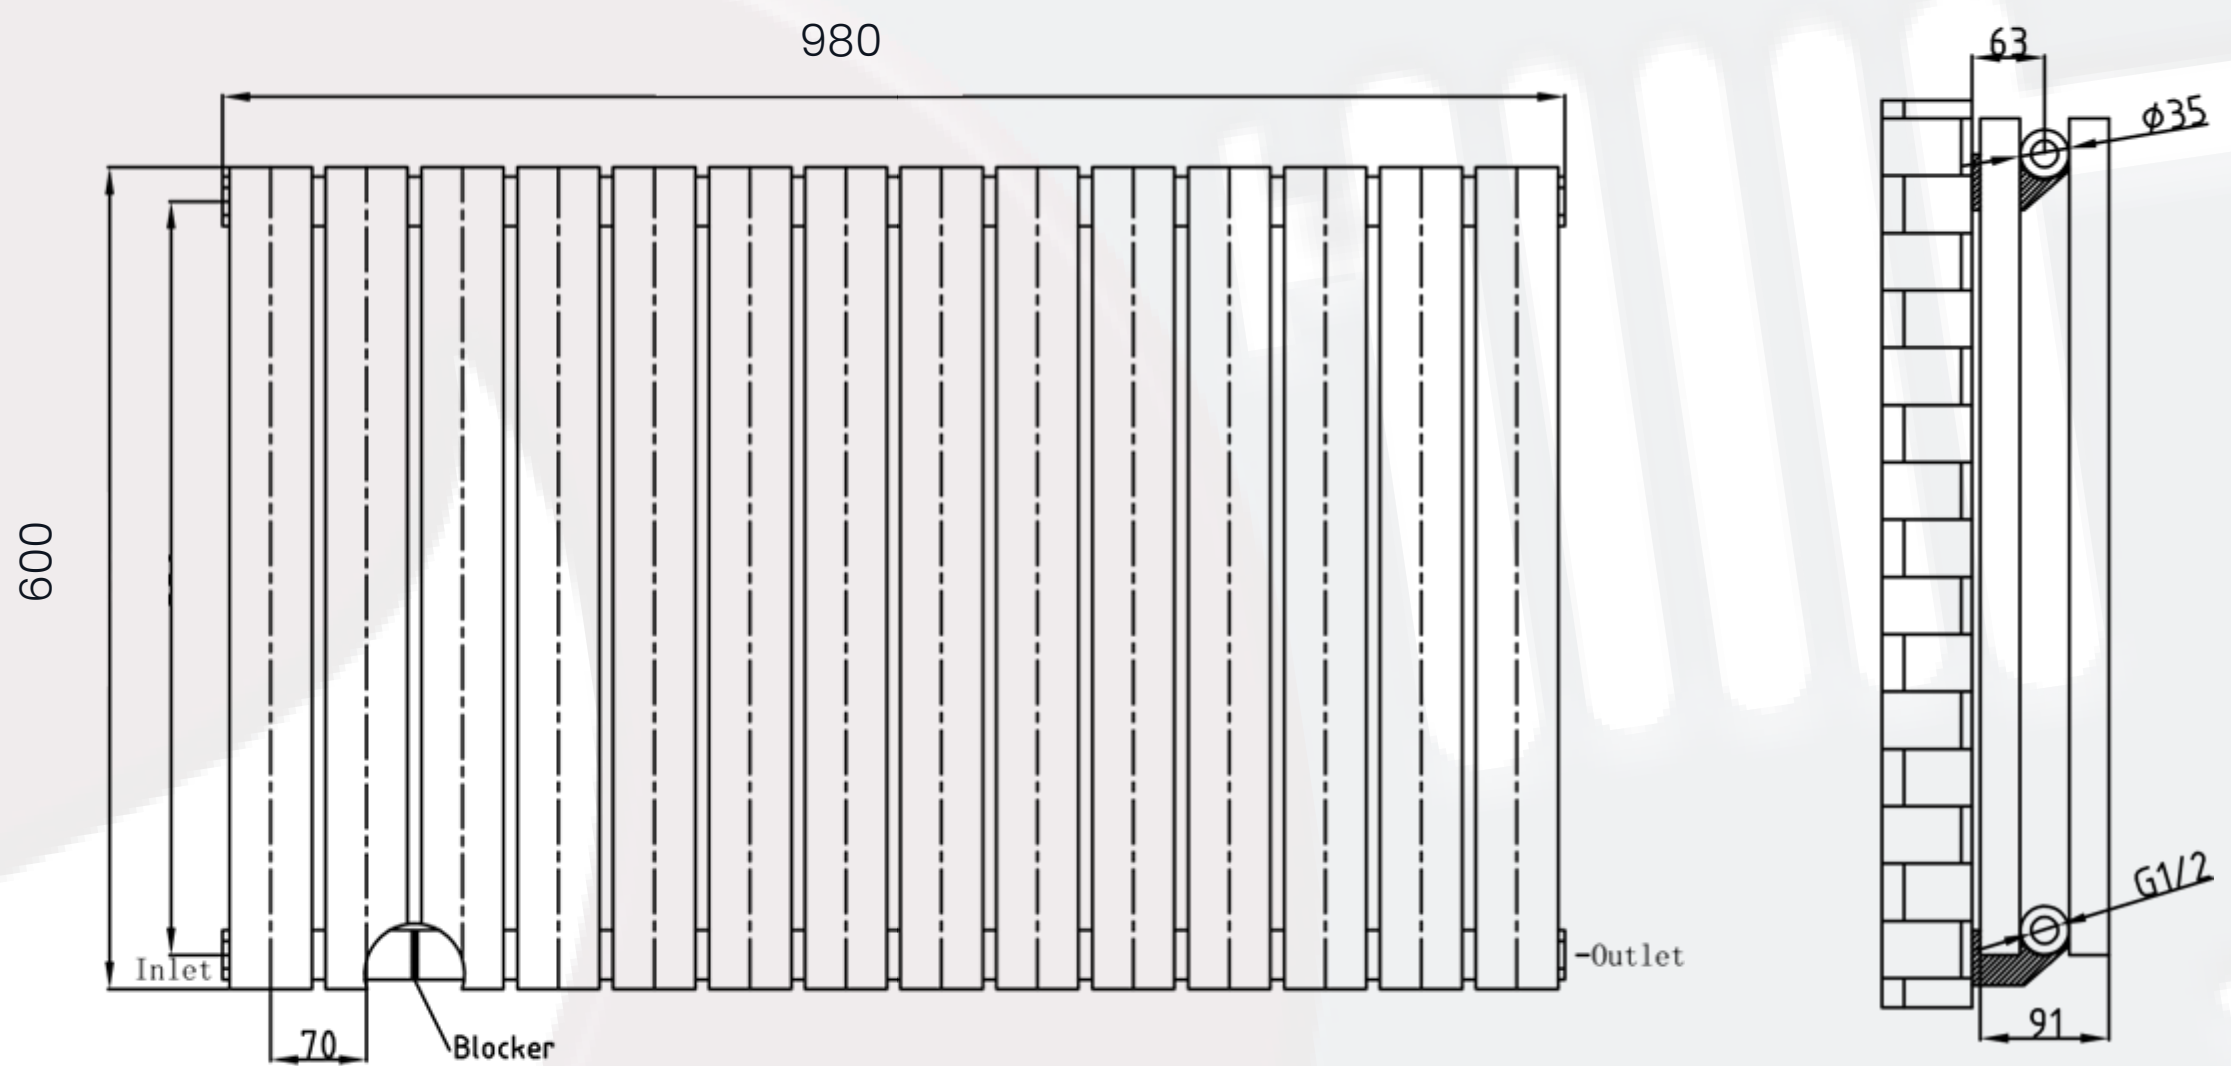

# York Data Sheet

## 600 x 980mm Double Anthracite Designer Radiator

**Height:** 600mm  
**No. Of Tubes:** 14  
**Colour:** Anthracite  
**BTU: @ Delta T50:** 4777mm @ **Delta T60:** 6020mm

**Width:** 980mm  
**Water Content:** 980mm  
**Watts:** 1401

All Direct Radiators are BOE and pipe centres are the radiator width plus 74mm.

Please note due to manufacturing tolerances pipe centres may vary by +/- 10mm, we recommend that pipe work is not altered until your radiator is on site.