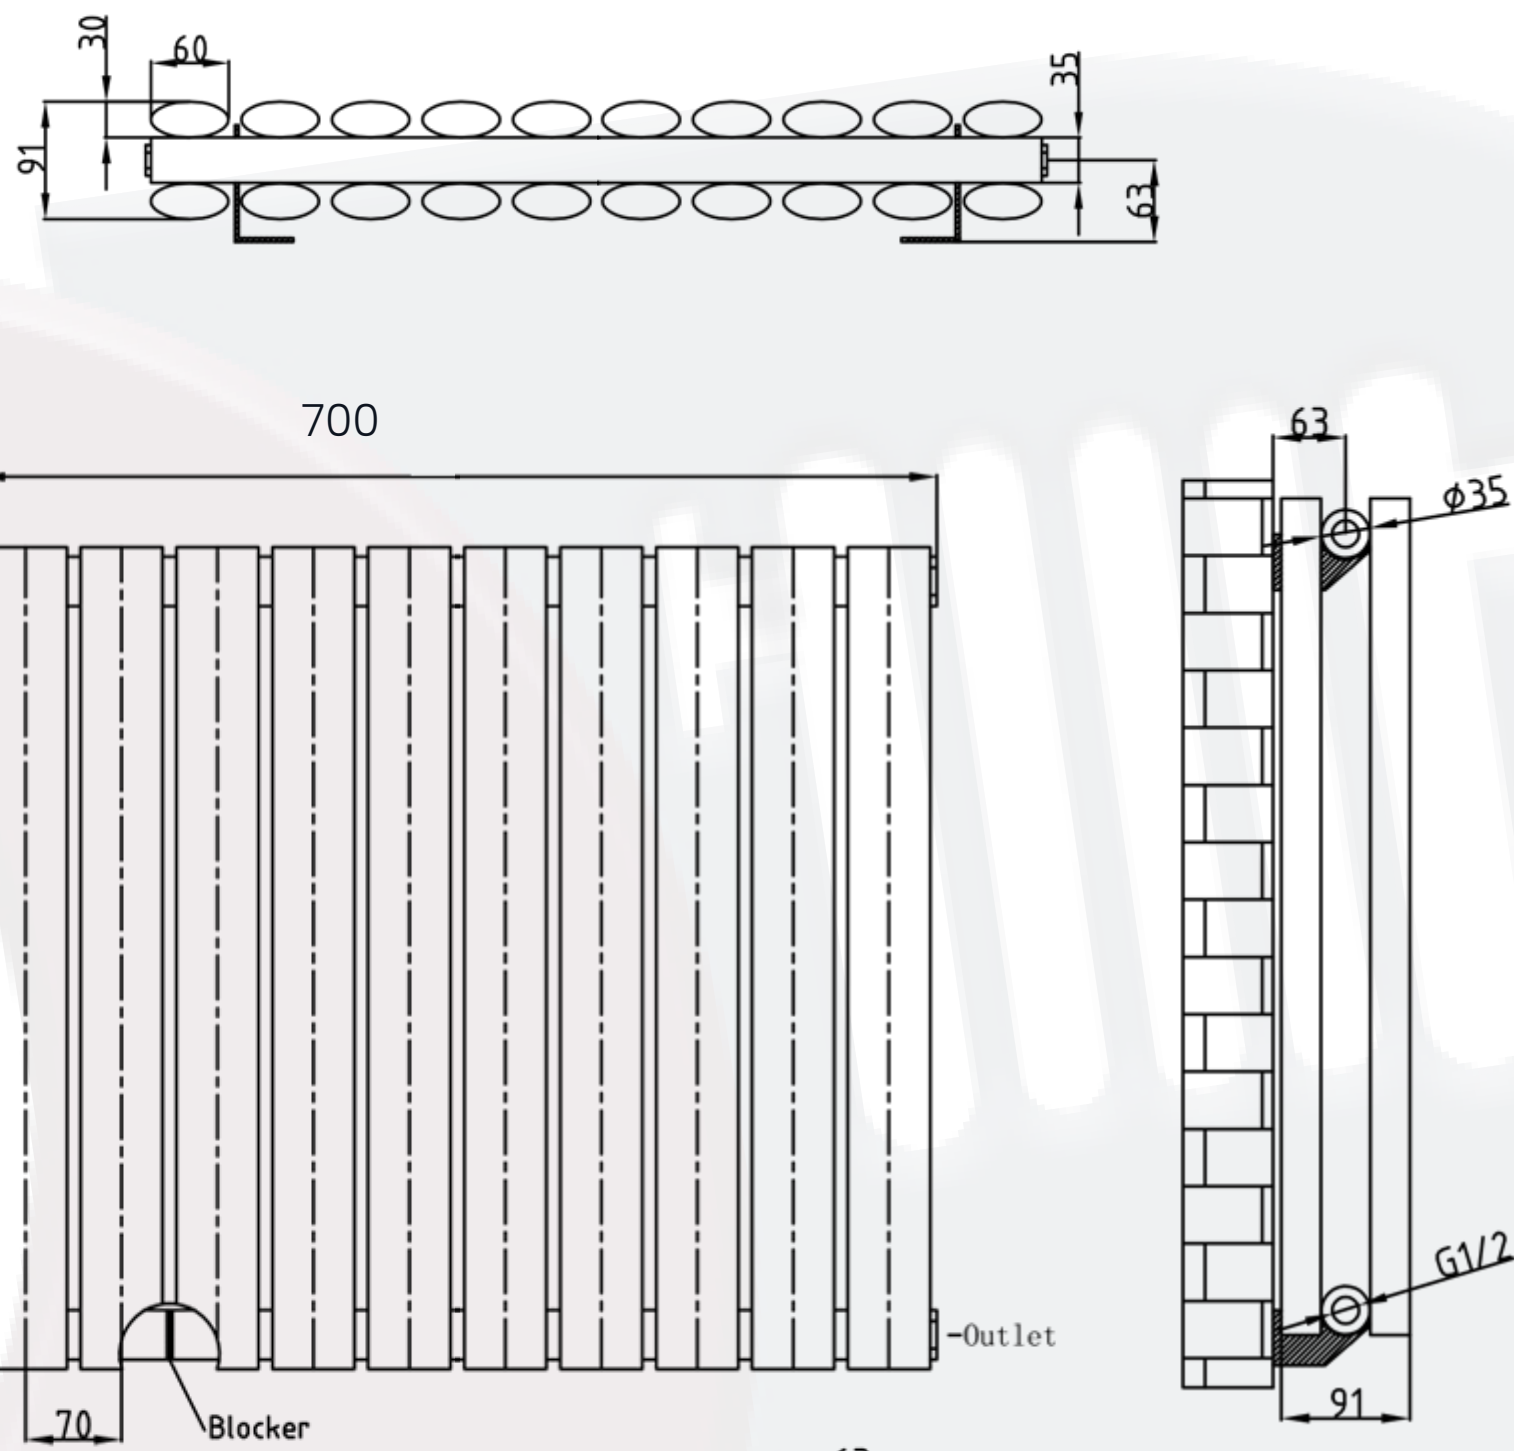

York Data Sheet

600 x 700mm Double White Designer Radiator

Height: 600mm
No. Of Tubes: 10
Colour: White
BTU: @ Delta T50: 3416mm @ **Delta T60:** 4331mm

Width: 700mm
Water Content: 700mm
Watts: 1001

All Direct Radiators are BOE and pipe centres are the radiator width plus 74mm.

Please note due to manufacturing tolerances pipe centres may vary by +/- 10mm, we recommend that pipe work is not altered until your radiator is on site.

All York Radiators: **Test Pressure:** 12 bar **Max Operating Pressure:** 10 Bar