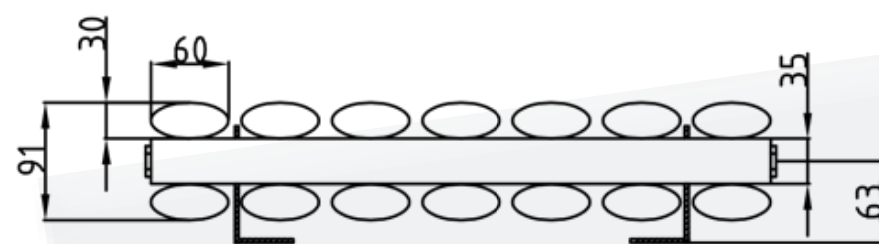

York Data Sheet

600 x 490mm Double White Designer Radiator

Height: 600mm
No. Of Tubes: 7
Colour: White
BTU: @ Delta T50: 3006mm

Width: 490mm
Water Content: 490mm
Watts: 880
BTU: @ Delta T60: 3811mm

All Direct Radiators are BOE and pipe centres are the radiator width plus 74mm.

Please note due to manufacturing tolerances pipe centres may vary by +/- 10mm, we recommend that pipe work is not altered until your radiator is on site.

All York Radiators: **Test Pressure:** 12 bar **Max Operating Pressure:** 10 Bar