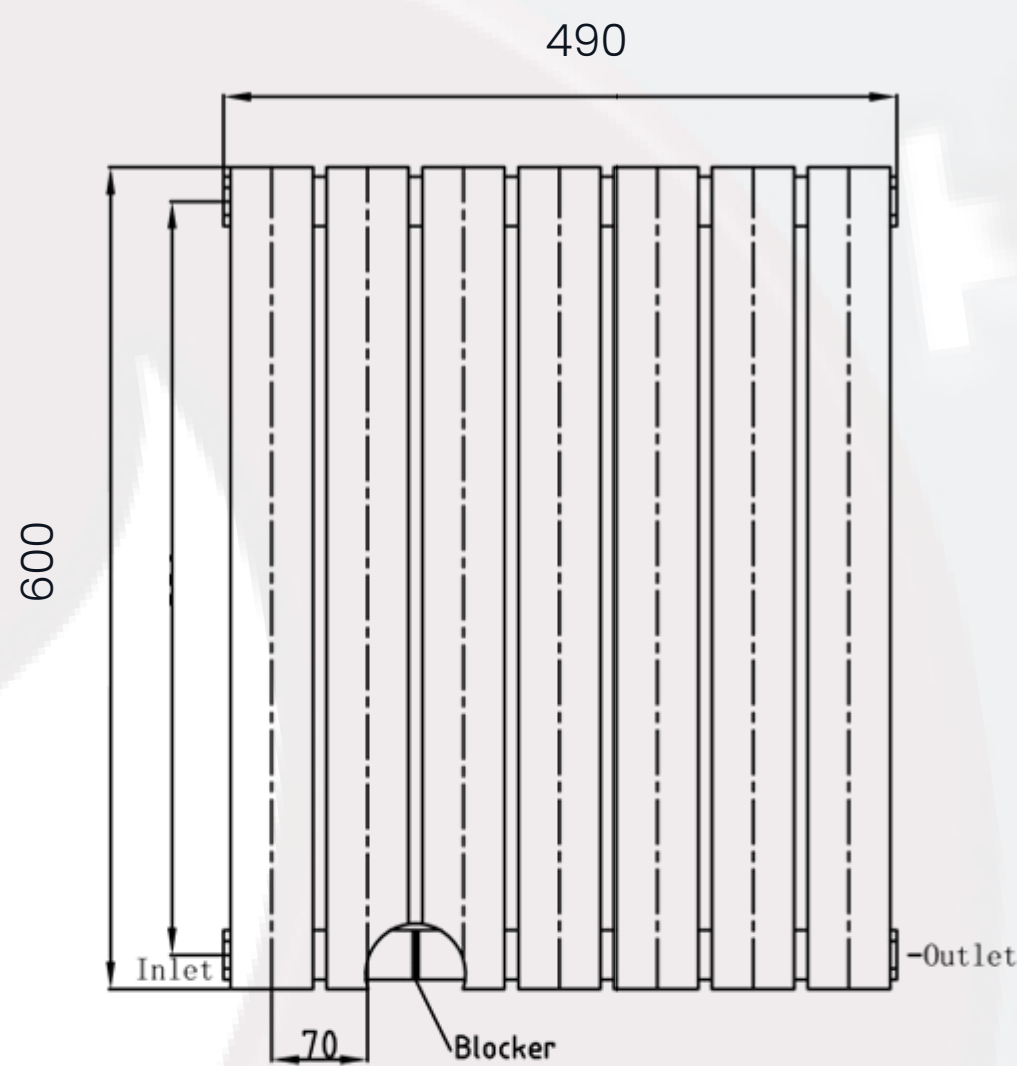

York Data Sheet

600 x 490mm Double White Designer Radiator

Height: 600mm
No. Of Tubes: 7
Colour: White
BTU: @ Delta T50: 3006mm

Width: 490mm
Water Content: 490mm
Watts: 880
BTU: @ Delta T60: 3811mm

All Direct Radiators are BOE and pipe centres are the radiator width plus 74mm.

Please note due to manufacturing tolerances pipe centres may vary by +/- 10mm, we recommend that pipe work is not altered until your radiator is on site.

All York Radiators: **Test Pressure:** 12 bar **Max Operating Pressure:** 10 Bar