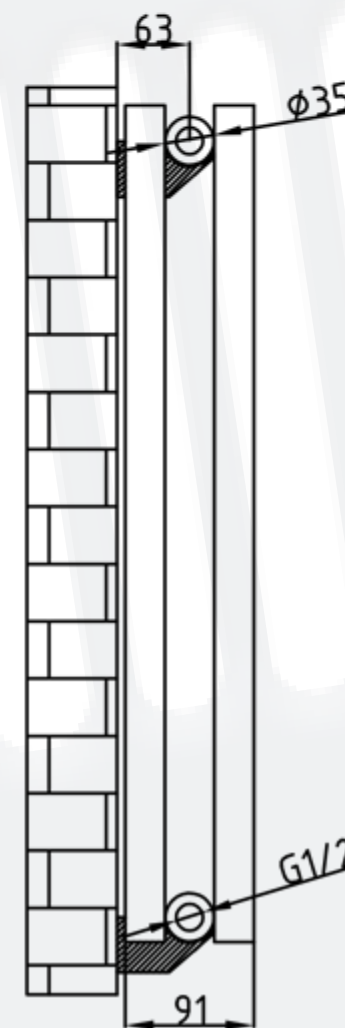

York Data Sheet

600 x 490mm Double White Designer Radiator

Height: 600mm
No. Of Tubes: 7
Colour: White
BTU: @ Delta T50: 3006mm

Width: 490mm
Water Content: 490mm
Watts: 880
BTU: @ Delta T60: 3811mm

All Direct Radiators are BOE and pipe centres are the radiator width plus 74mm.

Please note due to manufacturing tolerances pipe centres may vary by +/- 10mm, we recommend that pipe work is not altered until your radiator is on site.

All York Radiators: **Test Pressure:** 12 bar **Max Operating Pressure:** 10 Bar