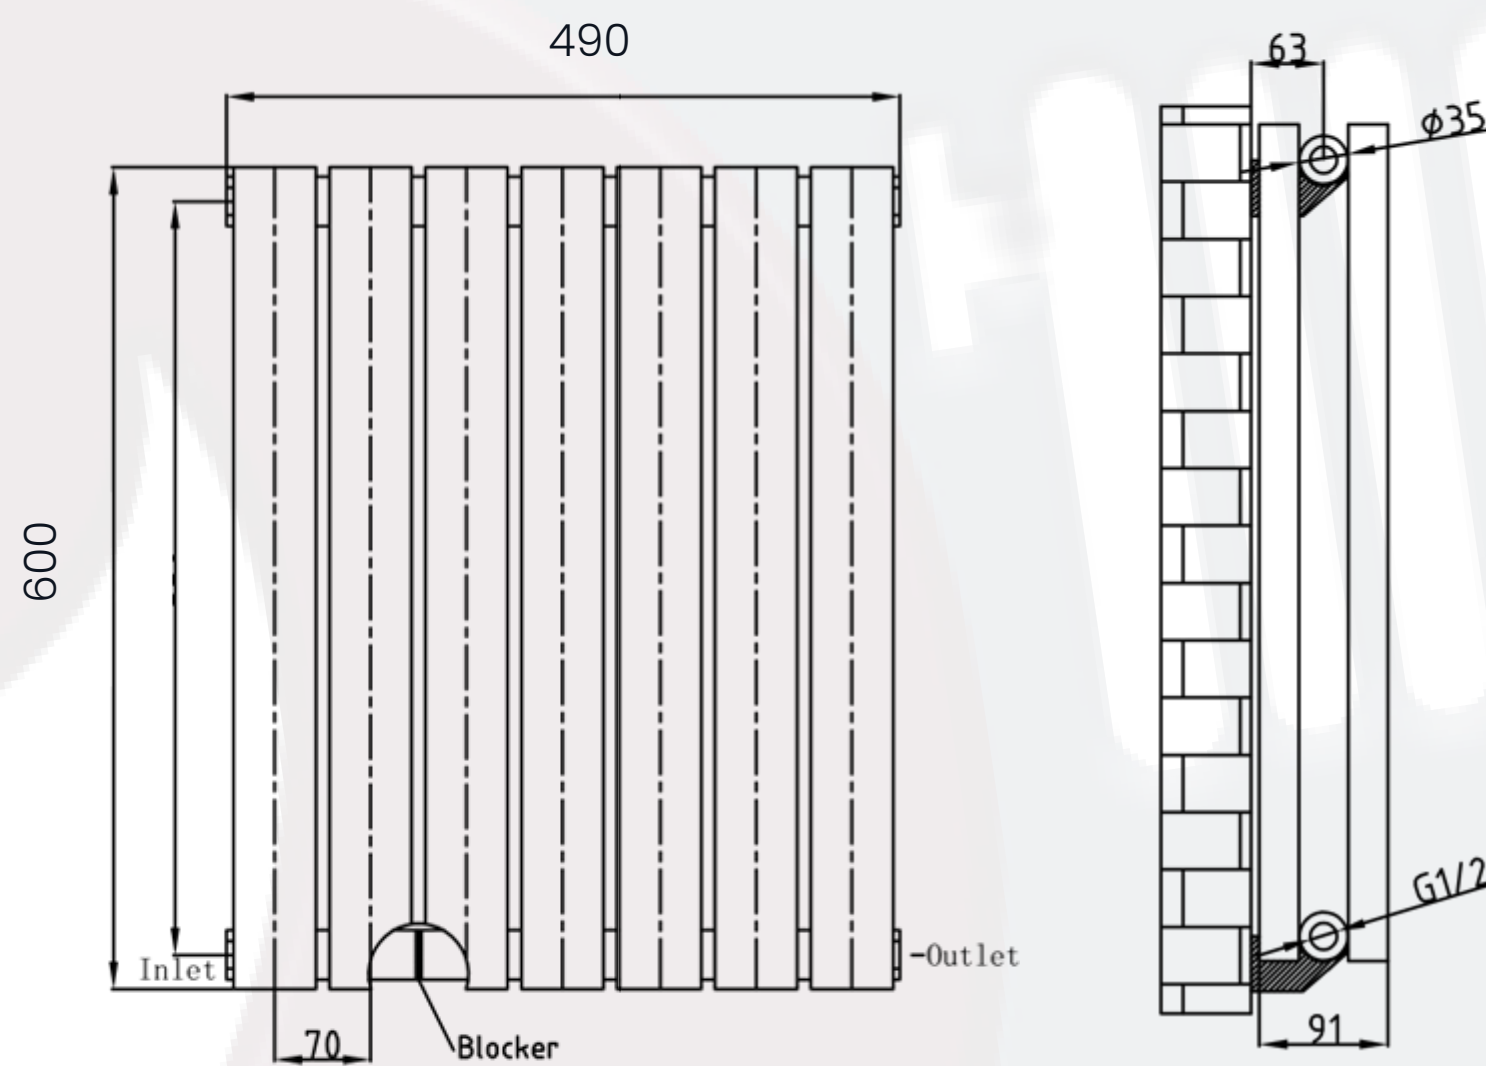

York Data Sheet

600 x 490mm Double Anthracite Designer Radiator

Height: 600mm
No. Of Tubes: 7
Colour: Anthracite
BTU: @ Delta T50: 3006mm

Width: 490mm
Water Content: 490mm
Watts: 880
BTU: @ Delta T60: 3811mm

All Direct Radiators are BOE and pipe centres are the radiator width plus 74mm.

Please note due to manufacturing tolerances pipe centres may vary by +/- 10mm, we recommend that pipe work is not altered until your radiator is on site.