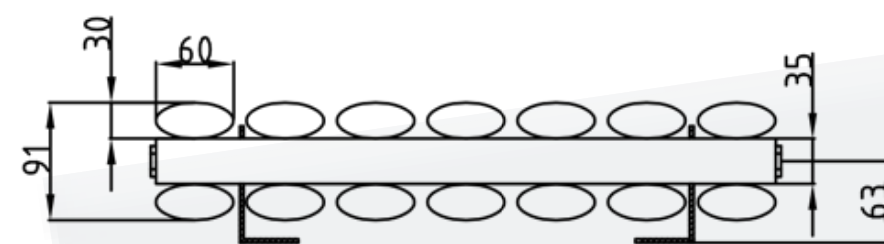

York Data Sheet

600 x 490mm Double Anthracite Designer Radiator

Height: 600mm
No. Of Tubes: 7
Colour: Anthracite
BTU: @ Delta T50: 3006mm

Width: 490mm
Water Content: 490mm
Watts: 880
BTU: @ Delta T60: 3811mm

All Direct Radiators are BOE and pipe centres are the radiator width plus 74mm.

Please note due to manufacturing tolerances pipe centres may vary by +/- 10mm, we recommend that pipe work is not altered until your radiator is on site.