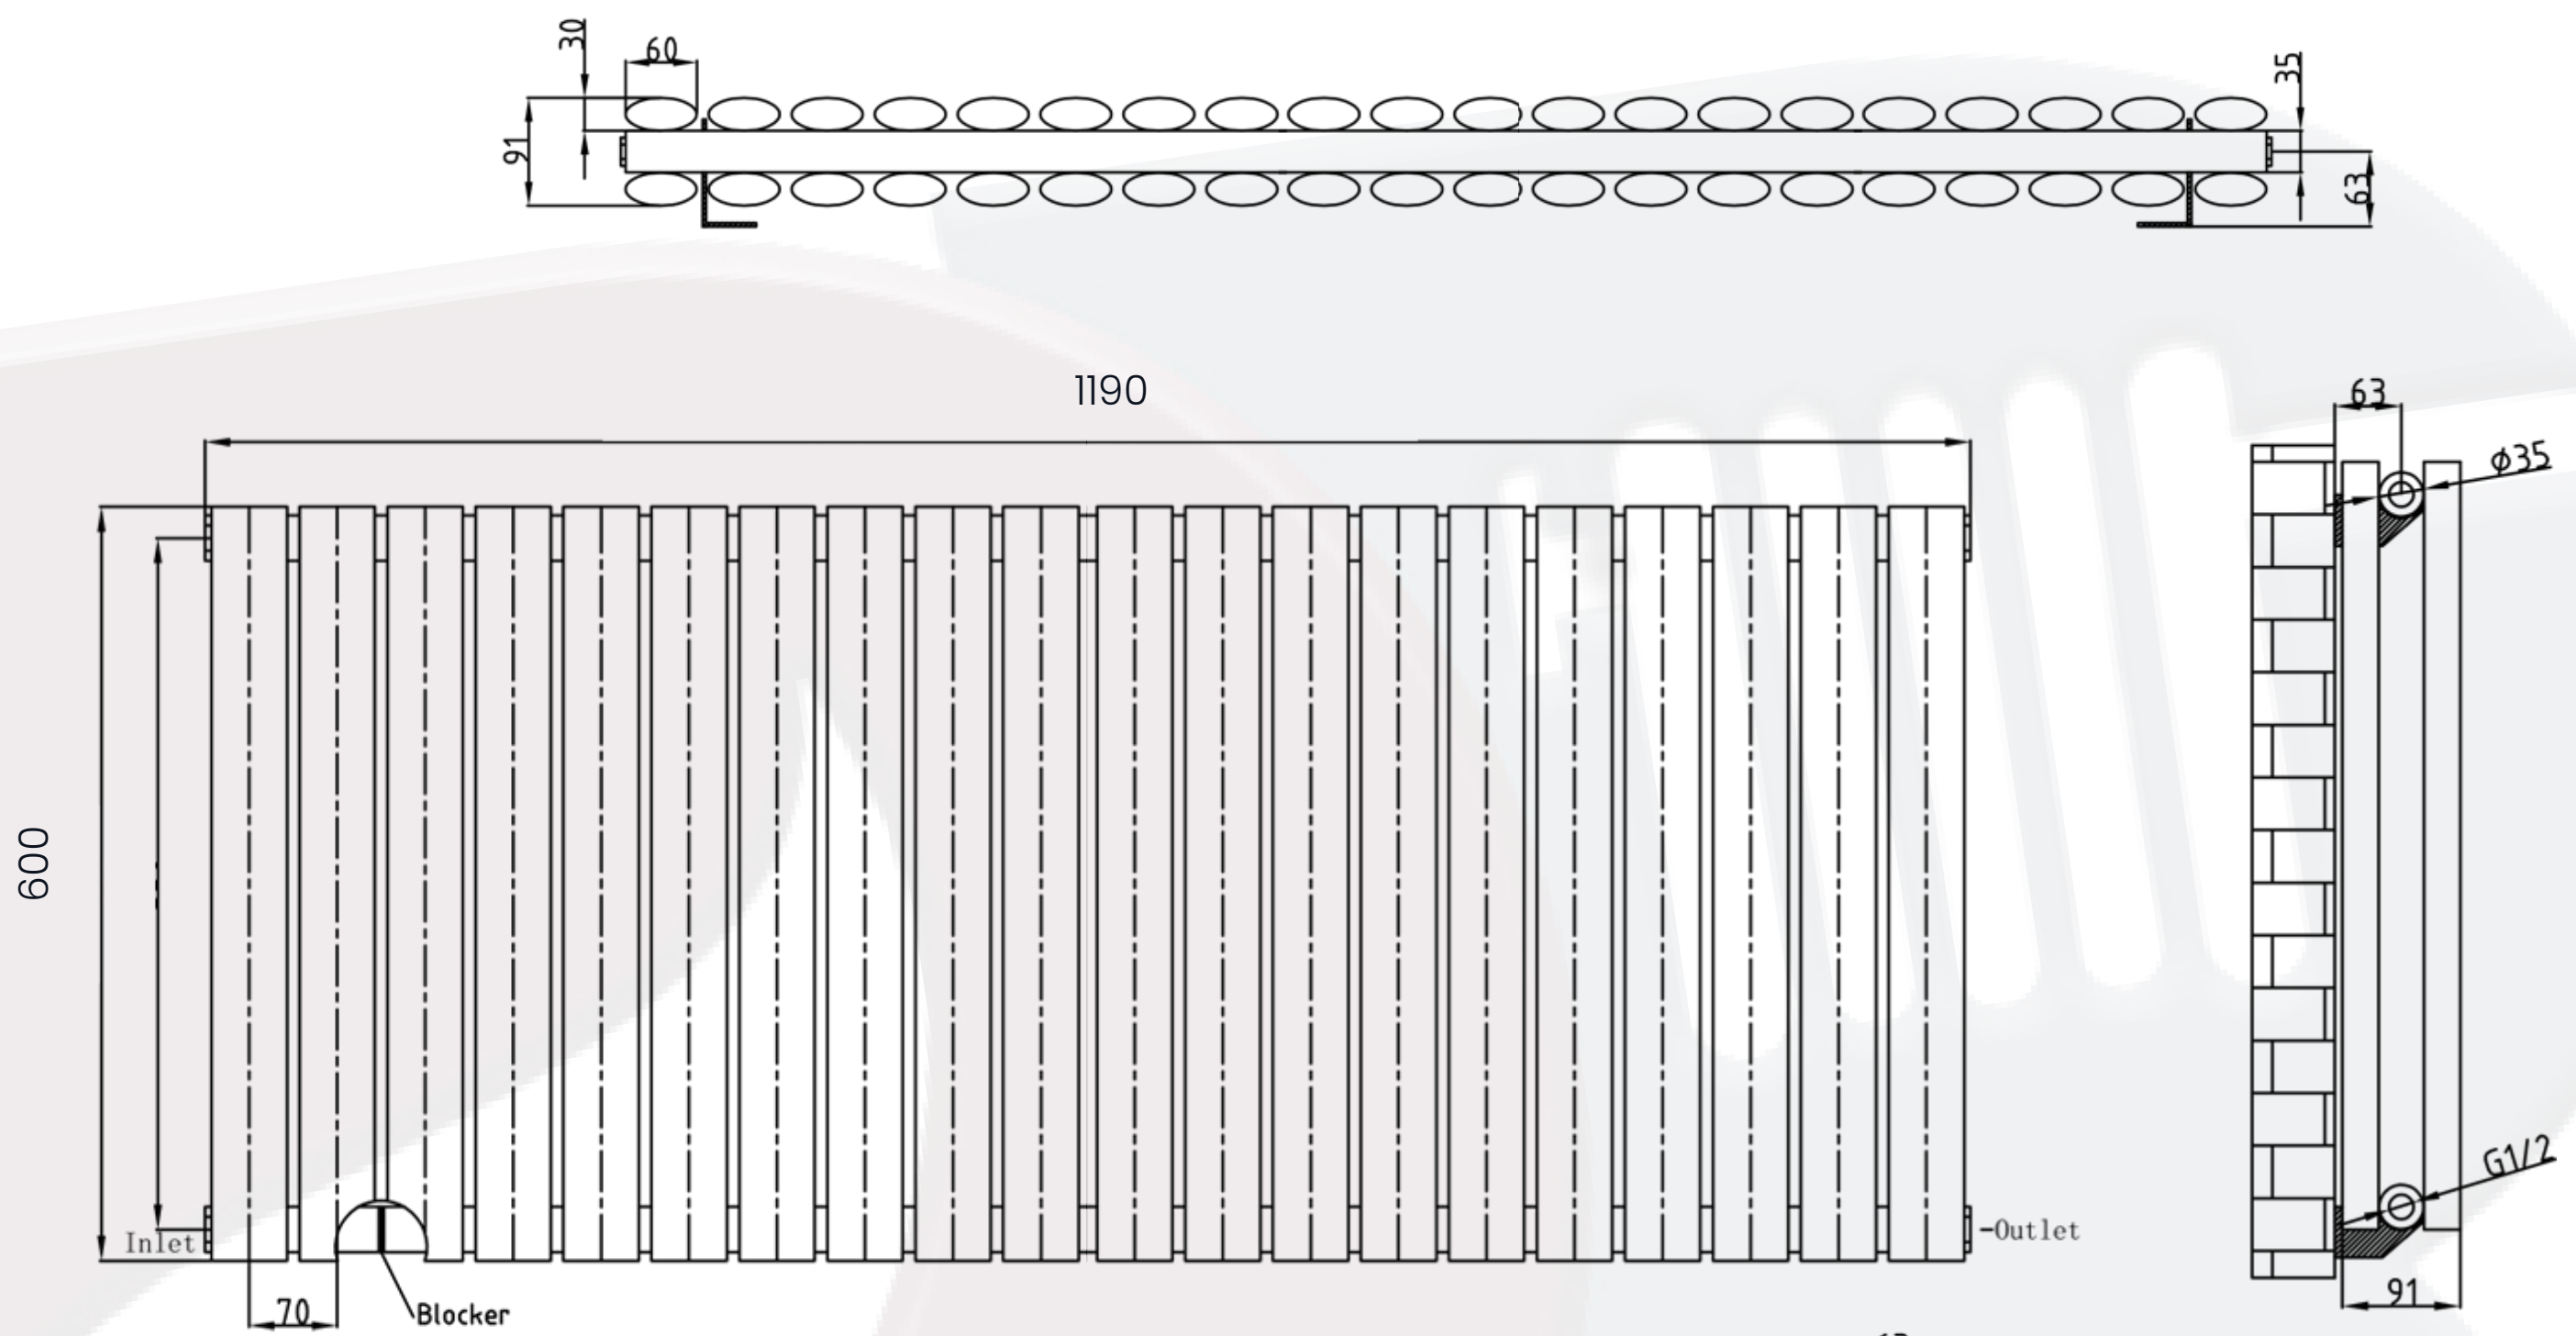

# York Data Sheet

## 600 x 1400mm Double White Designer Radiator

**Height:** 600mm  
**No. Of Tubes:** 20  
**Colour:** White  
**BTU: @ Delta T50:** 6833mm

**Width:** 1400mm  
**Water Content:** 1400mm  
**Watts:** 2002  
**BTU: @ Delta T60:** 8664mm

All Direct Radiators are BOE and pipe centres are the radiator width plus 74mm.

Please note due to manufacturing tolerances pipe centres may vary by +/- 10mm, we recommend that pipe work is not altered until your radiator is on site.