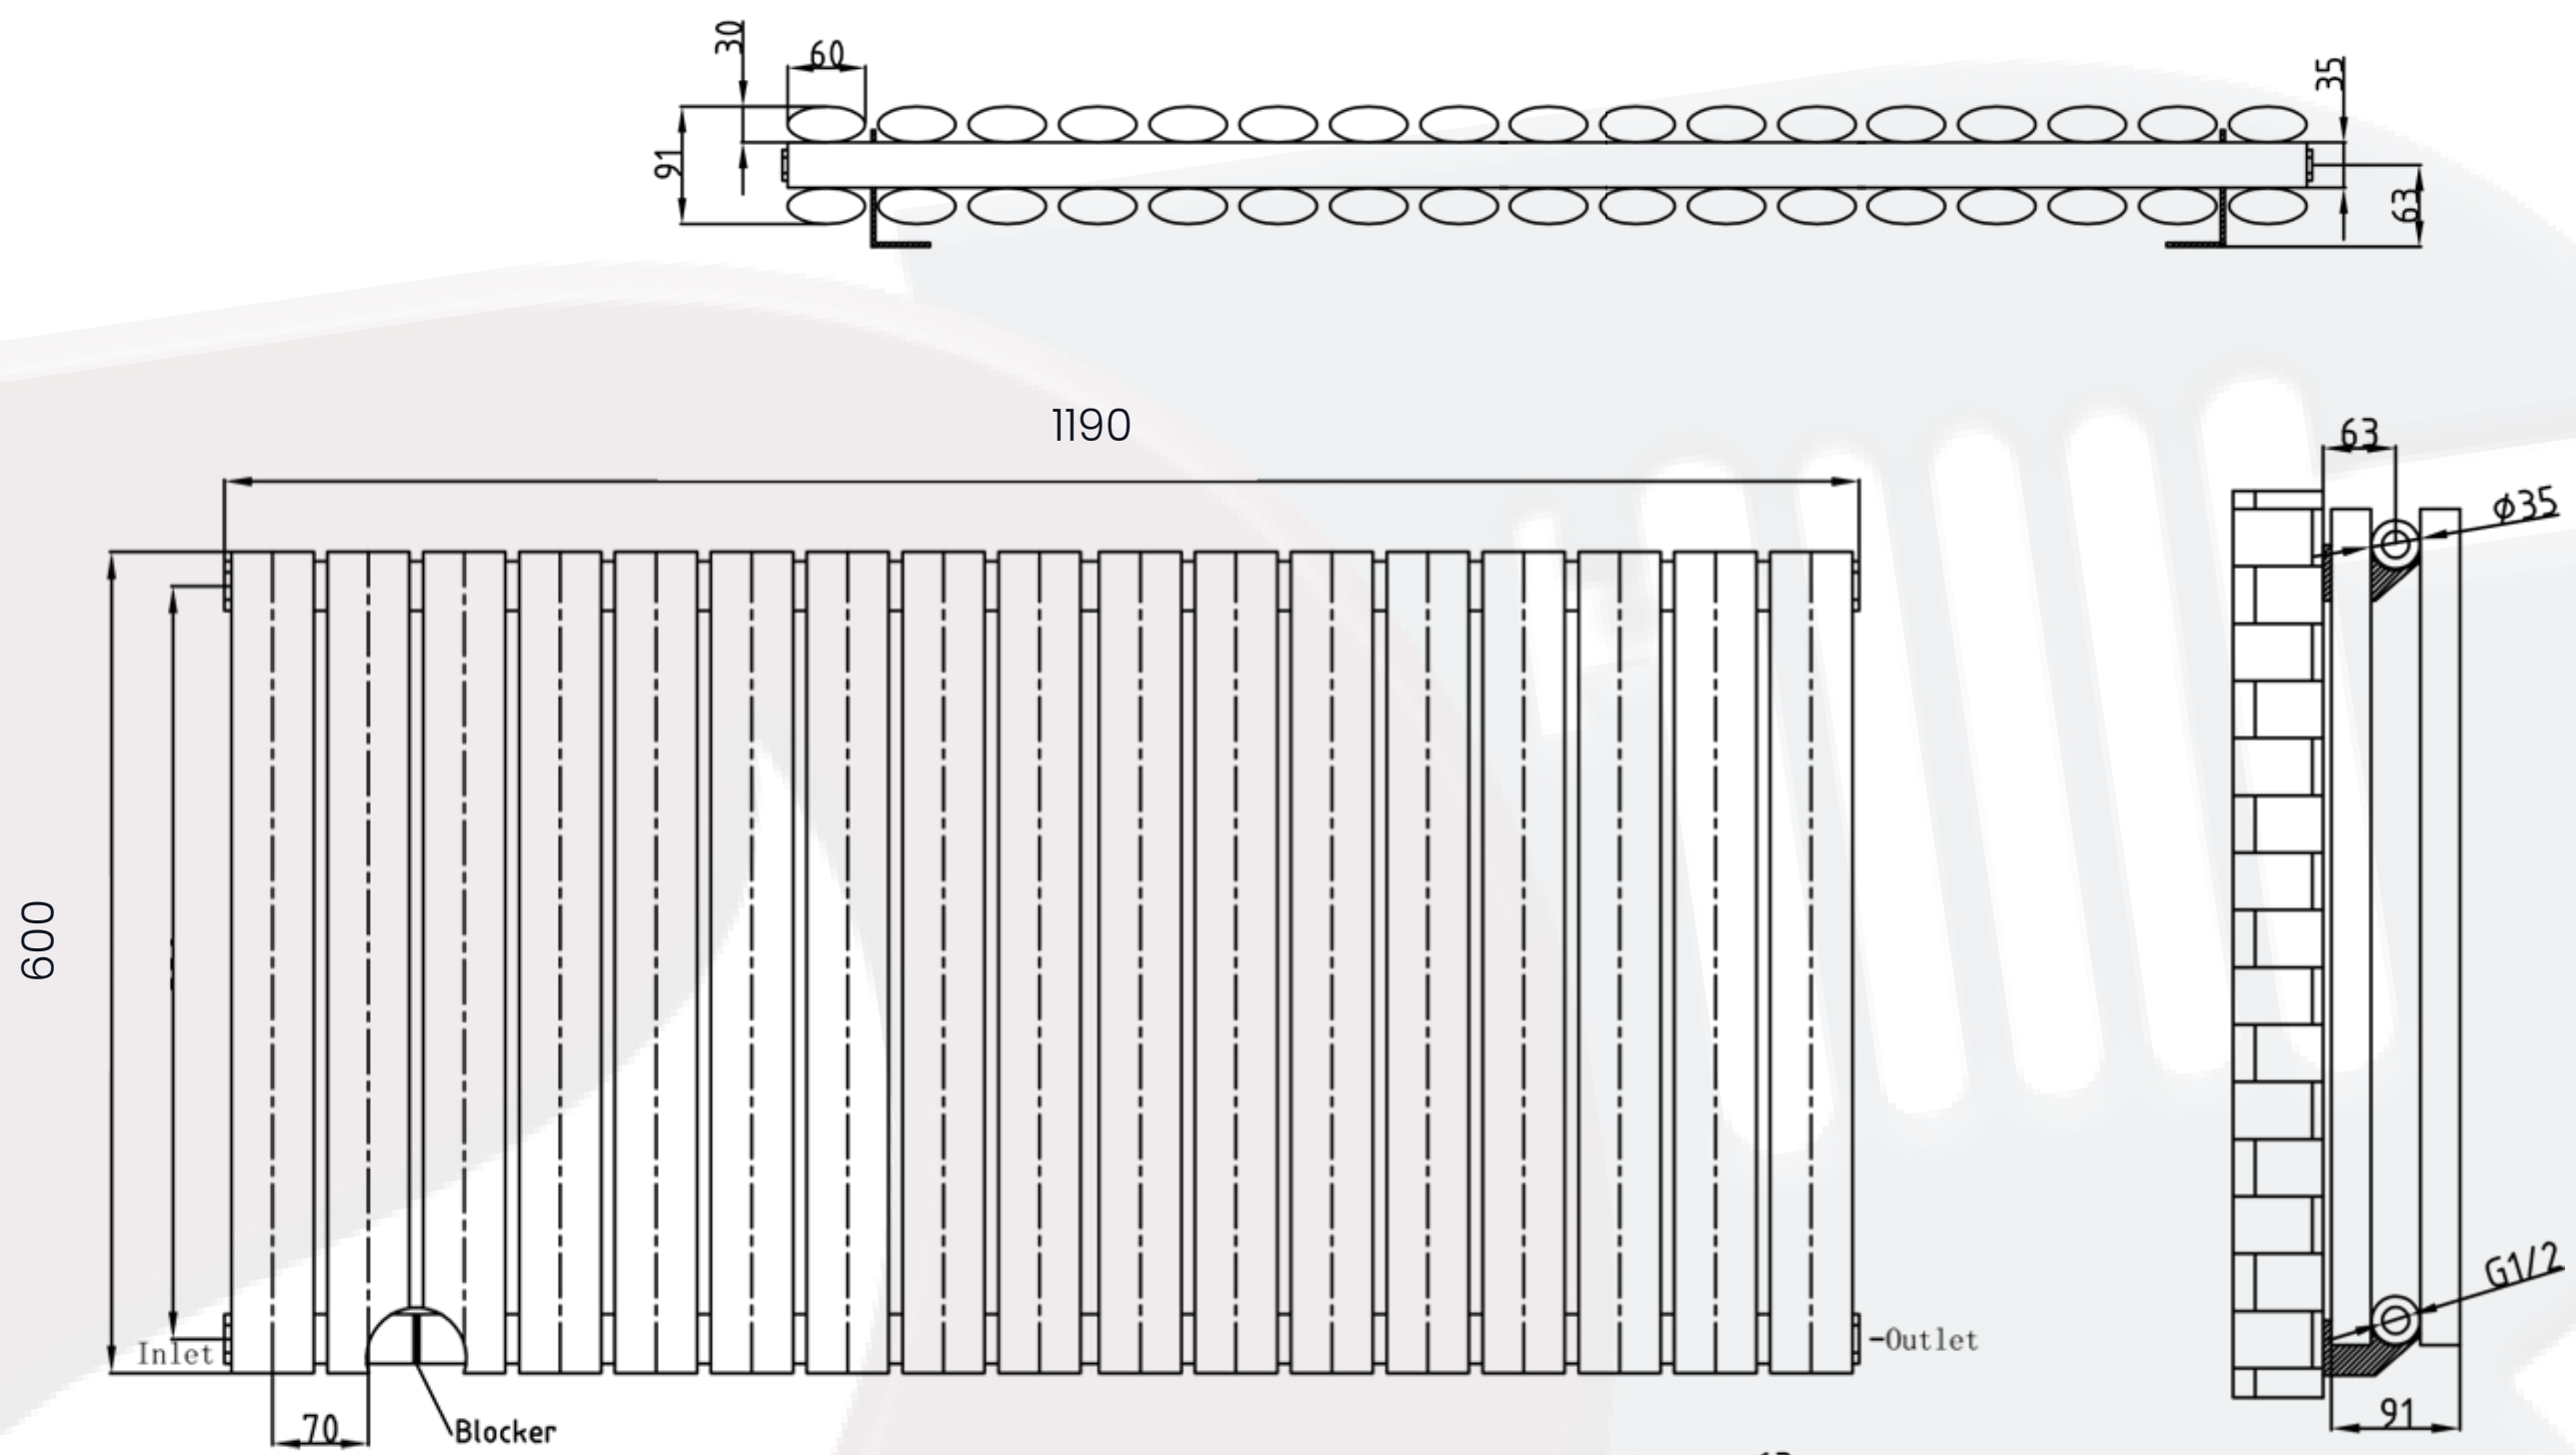

York Data Sheet

600 x 1190mm Double Anthracite Designer Radiator

Height: 600mm
No. Of Tubes: 17
Colour: Anthracite
BTU: @ Delta T50: 5808mm

Width: 1190mm
Water Content: 1190mm
Watts: 1702
@ Delta T60: 7365mm

All Direct Radiators are BOE and pipe centres are the radiator width plus 74mm.

Please note due to manufacturing tolerances pipe centres may vary by +/- 10mm, we recommend that pipe work is not altered until your radiator is on site.