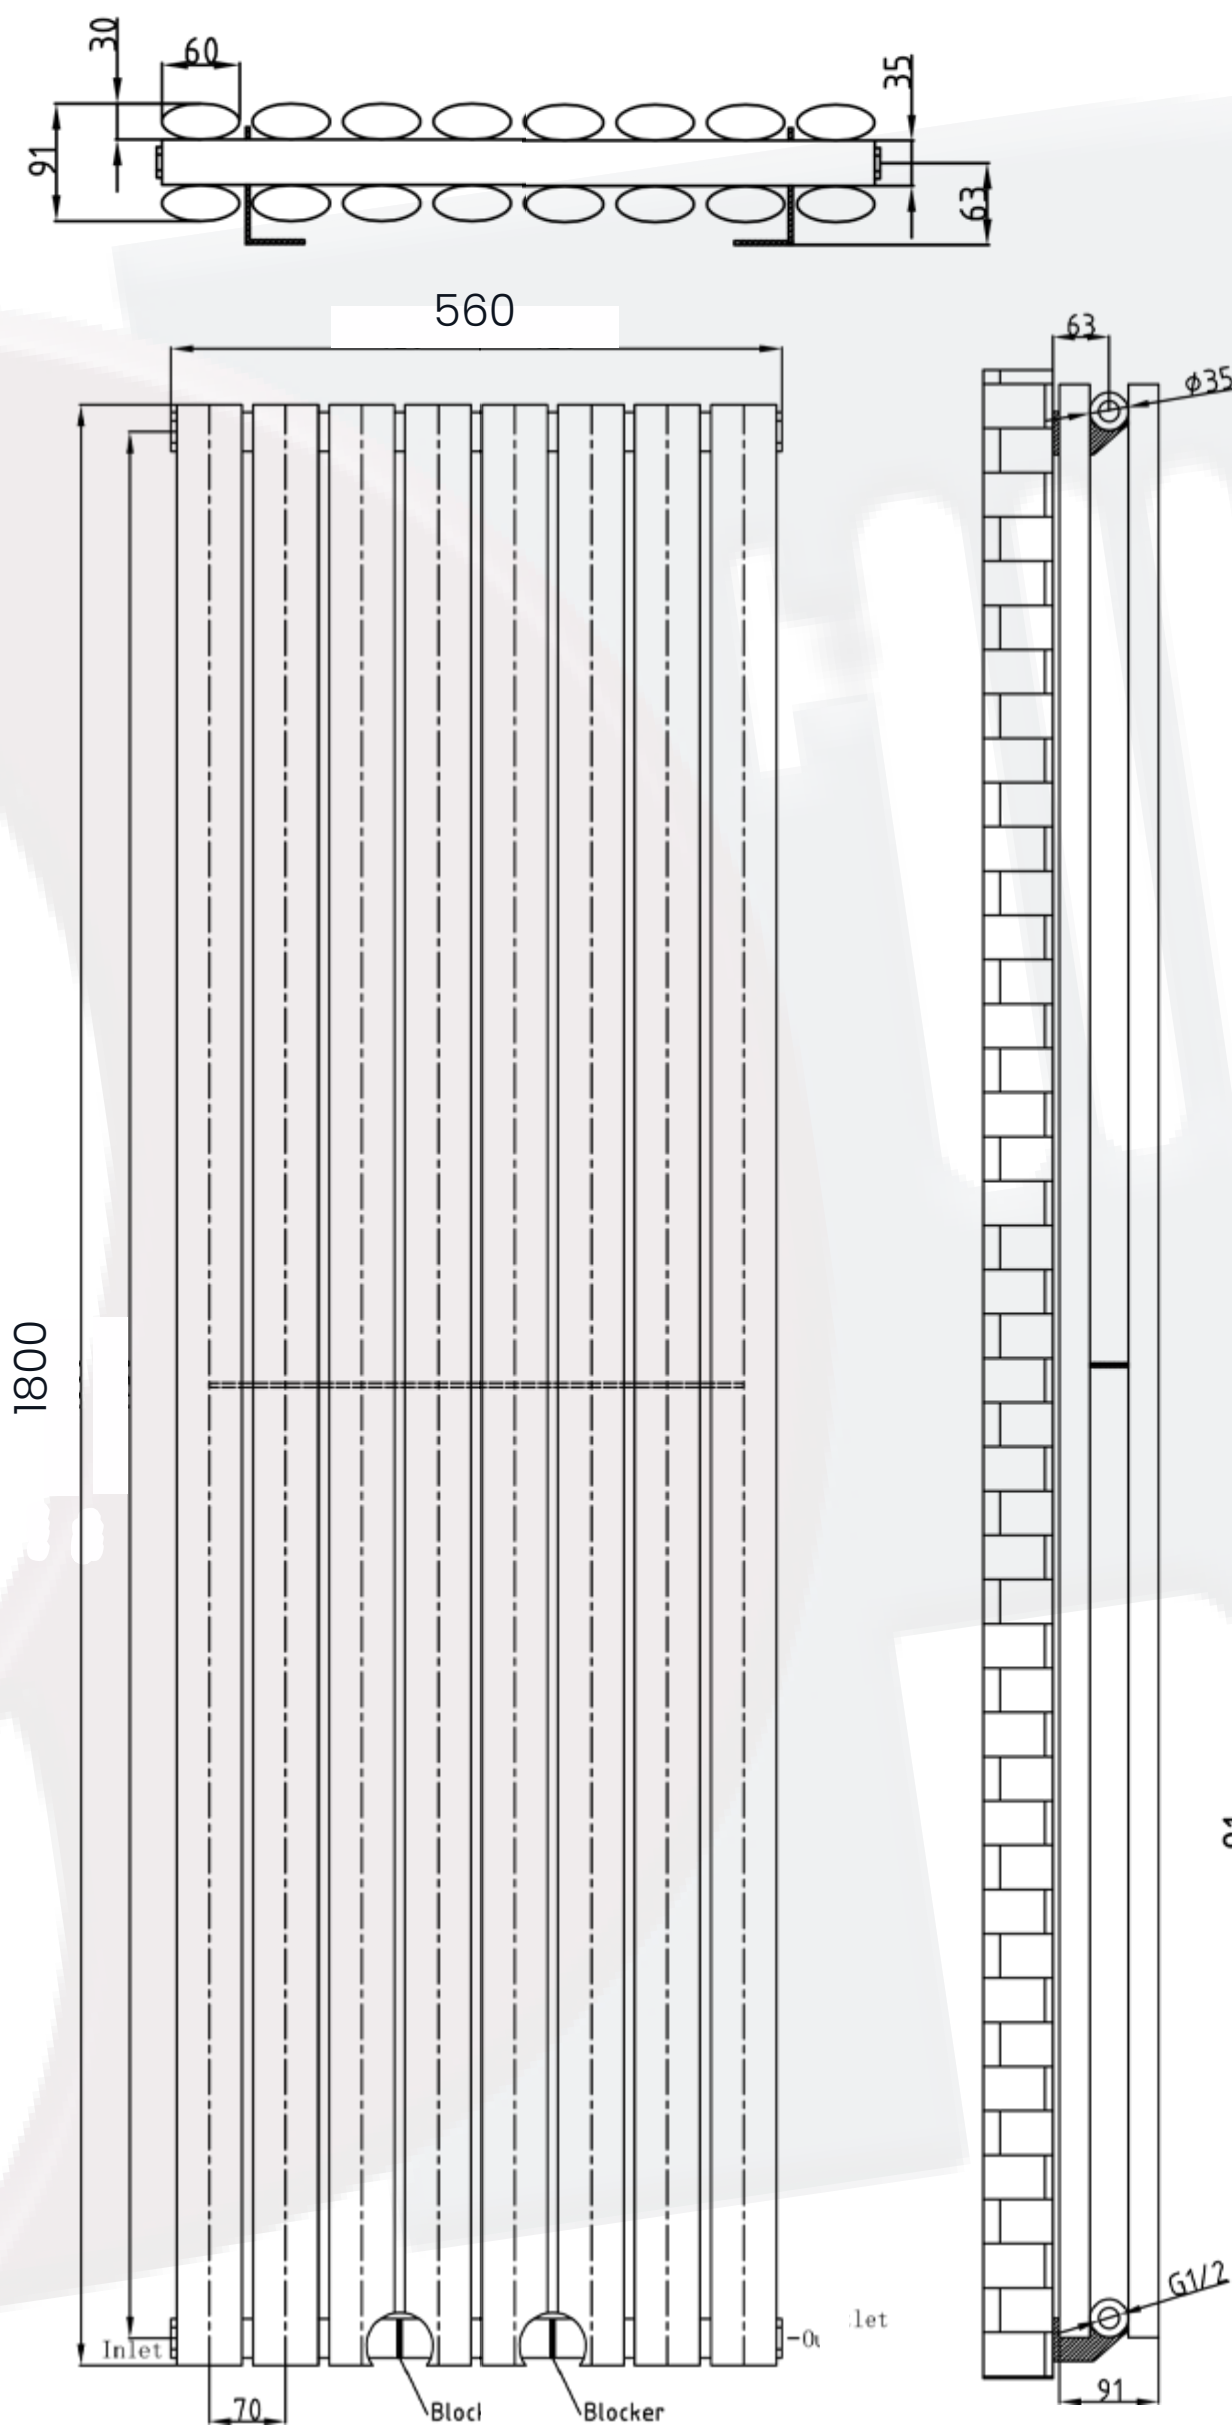

York Data Sheet

1800 x 560mm Double Anthracite Designer Radiator

Height: 1800mm
No. Of Tubes: 8
Colour: Anthracite
BTU: @ Delta T50: 6998mm

Width: 560mm
Water Content: 560mm
Watts: 2050
@ Delta T60: 8873mm

All Direct Radiators are BOE and pipe centres are the radiator width plus 74mm.

Please note due to manufacturing tolerances pipe centres may vary by +/- 10mm, we recommend that pipe work is not altered until your radiator is on site.