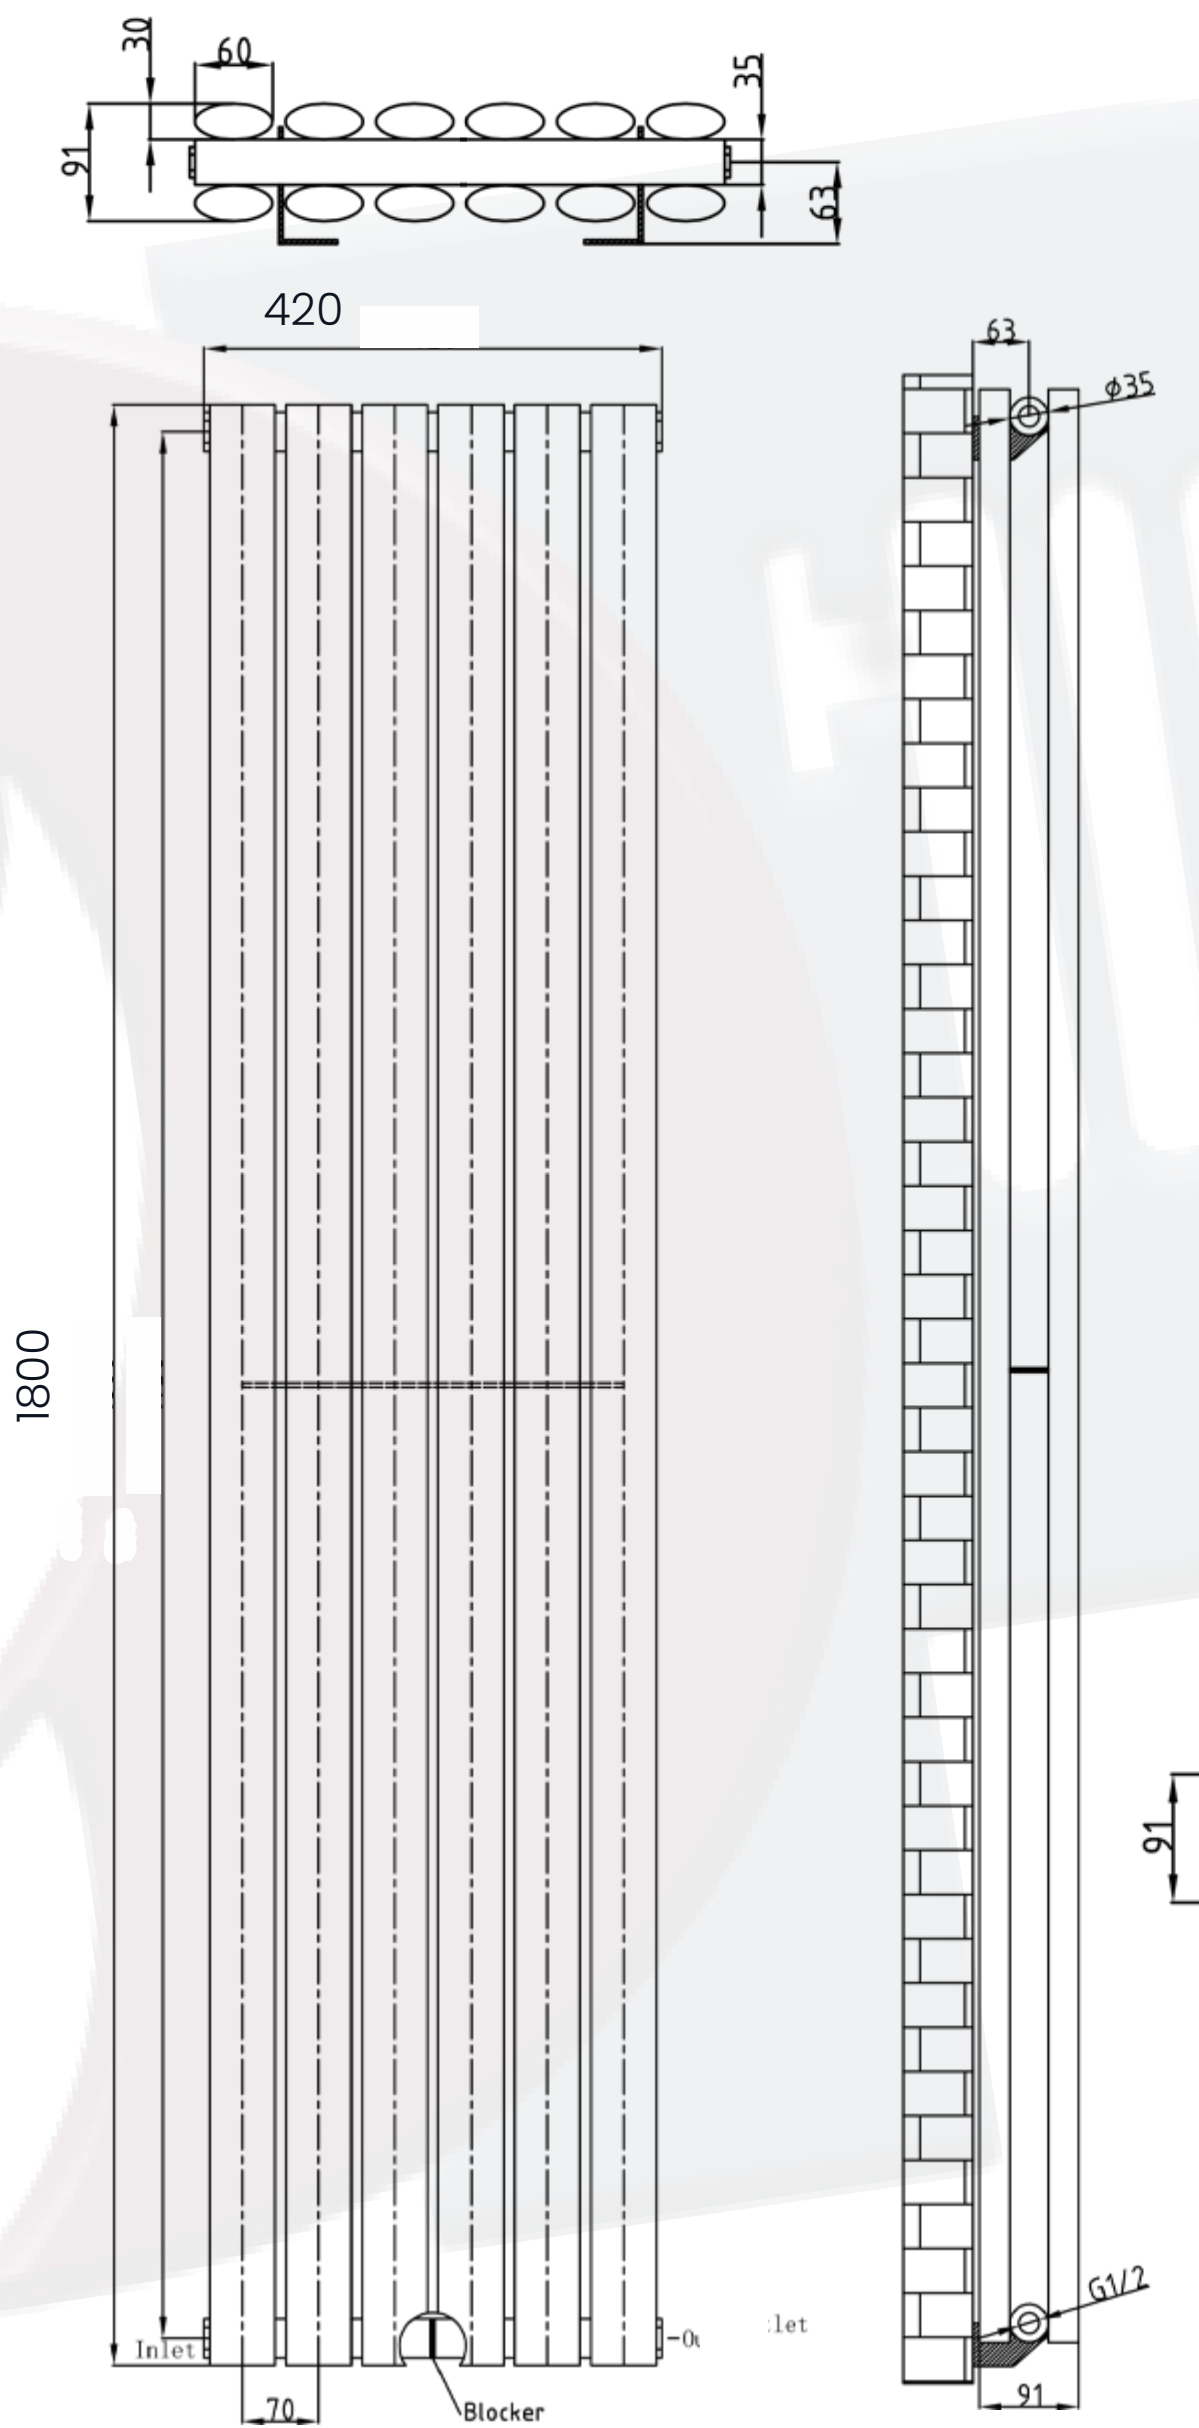

York Data Sheet

1800 x 420mm Double White Designer Radiator

Height: 1800mm

No. Of Tubes: 6

Colour: White

BTU: @ Delta T50: 5248mm **@ Delta T60:** 6654mm

Width: 420mm

Water Content: 420mm

Watts: 1538

All Direct Radiators are BOE and pipe centres are the radiator width plus 74mm.

Please note due to manufacturing tolerances pipe centres may vary by +/- 10mm, we recommend that pipe work is not altered until your radiator is on site.