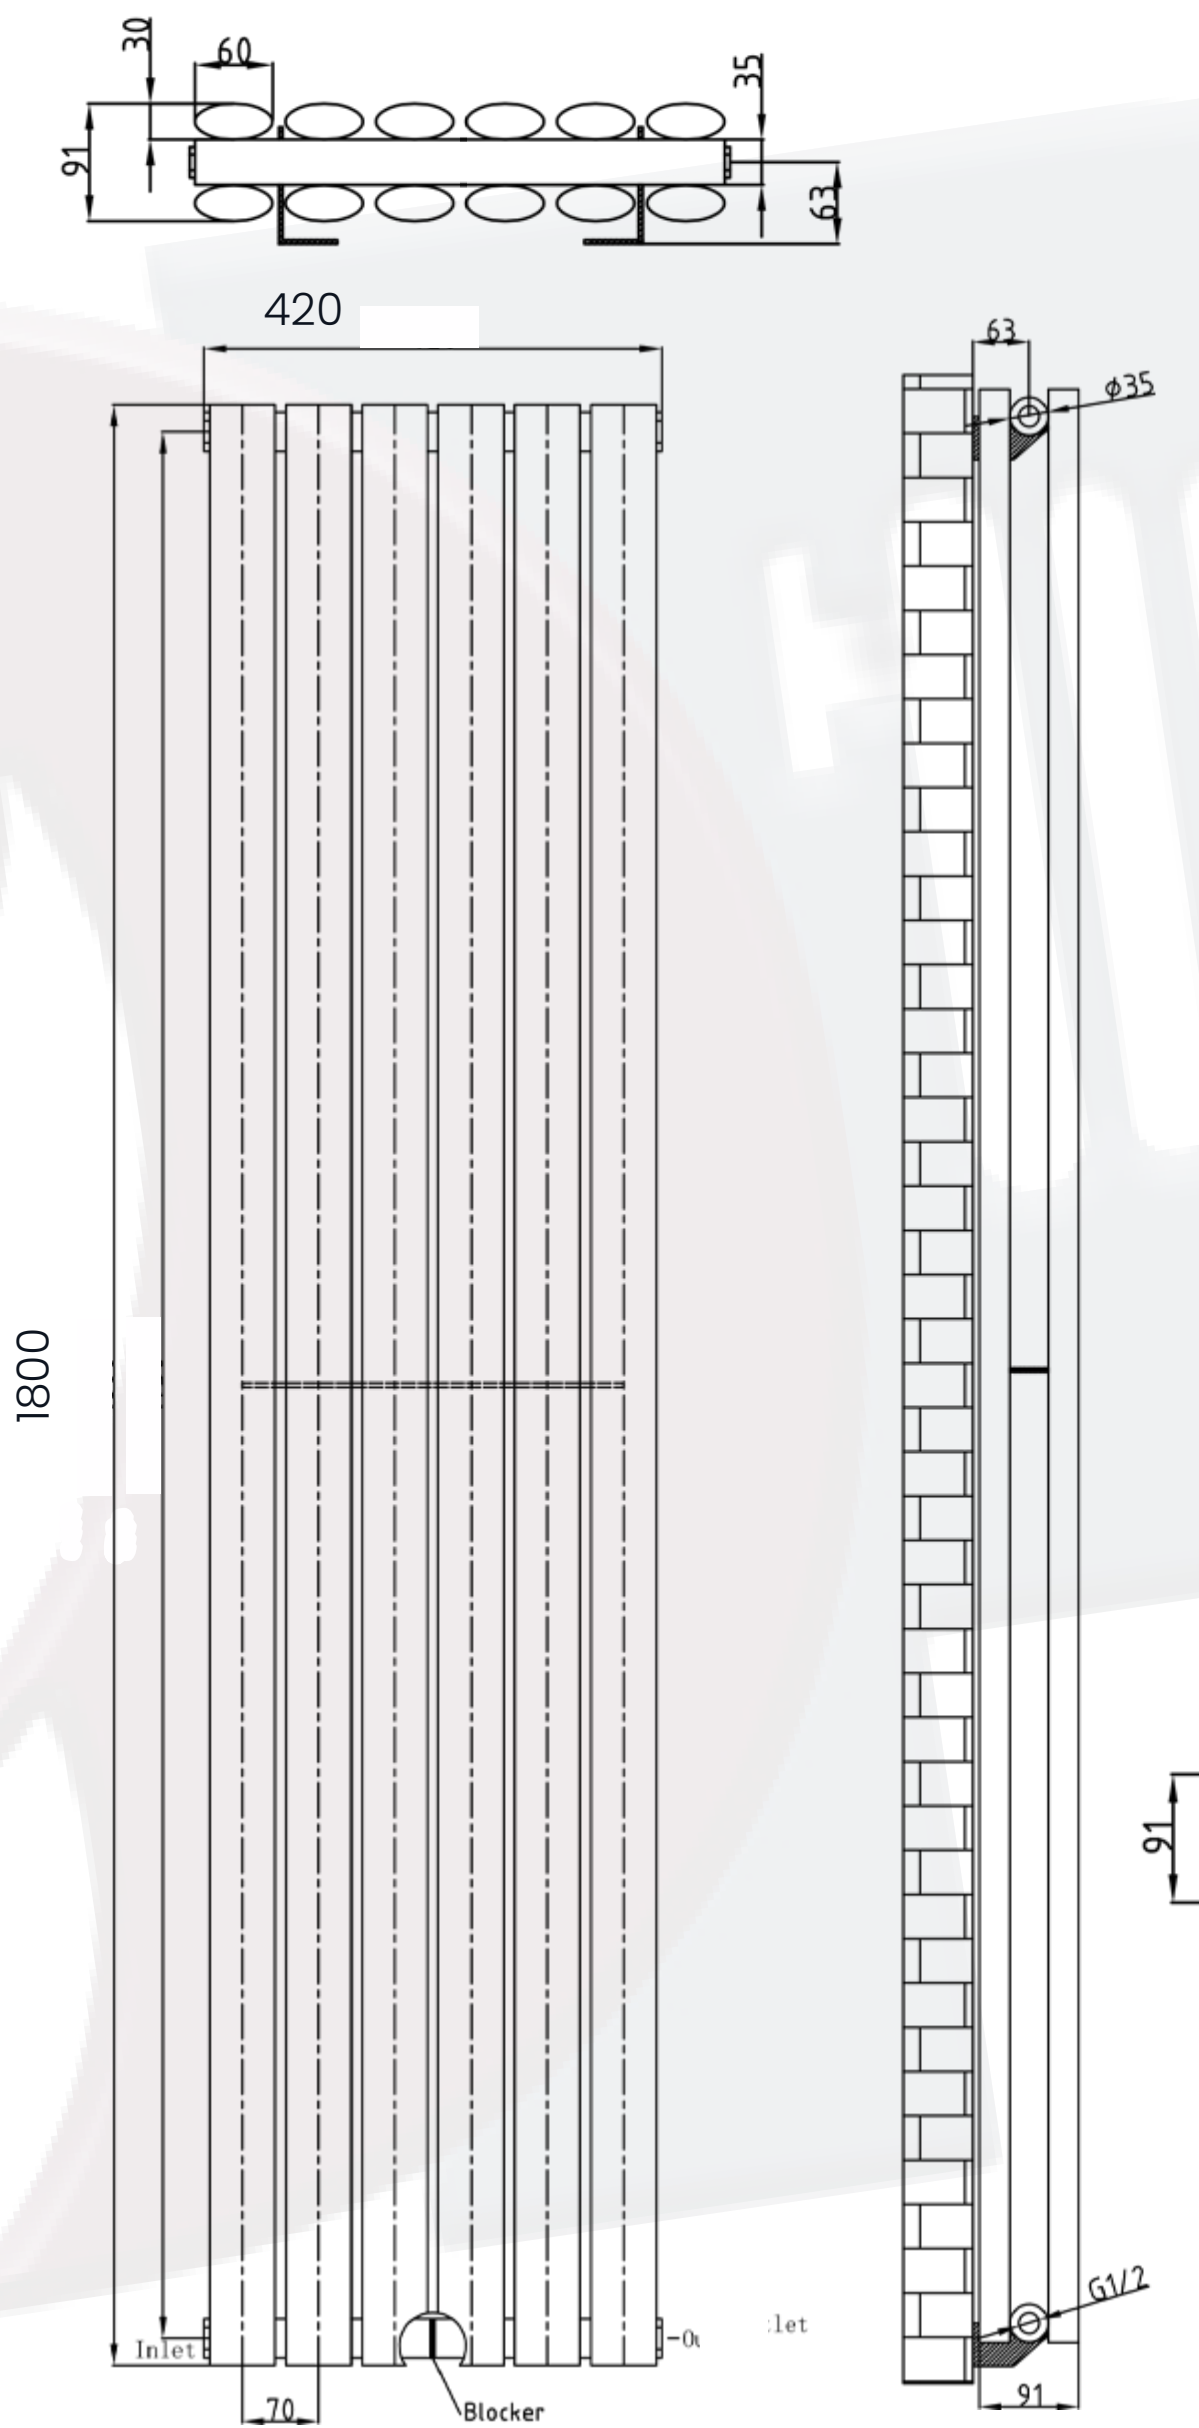

# York Data Sheet

1800 x 420mm Double Anthracite Designer Radiator

**Height:** 1800mm

**No. Of Tubes:** 6

**Colour:** Anthracite

**BTU: @ Delta T50:** 5248mm **@ Delta T60:** 6654mm

**Width:** 420mm

**Water Content:** 420mm

**Watts:** 1538

All Direct Radiators are BOE and pipe centres are the radiator width plus 74mm.

Please note due to manufacturing tolerances pipe centres may vary by +/- 10mm, we recommend that pipe work is not altered until your radiator is on site.