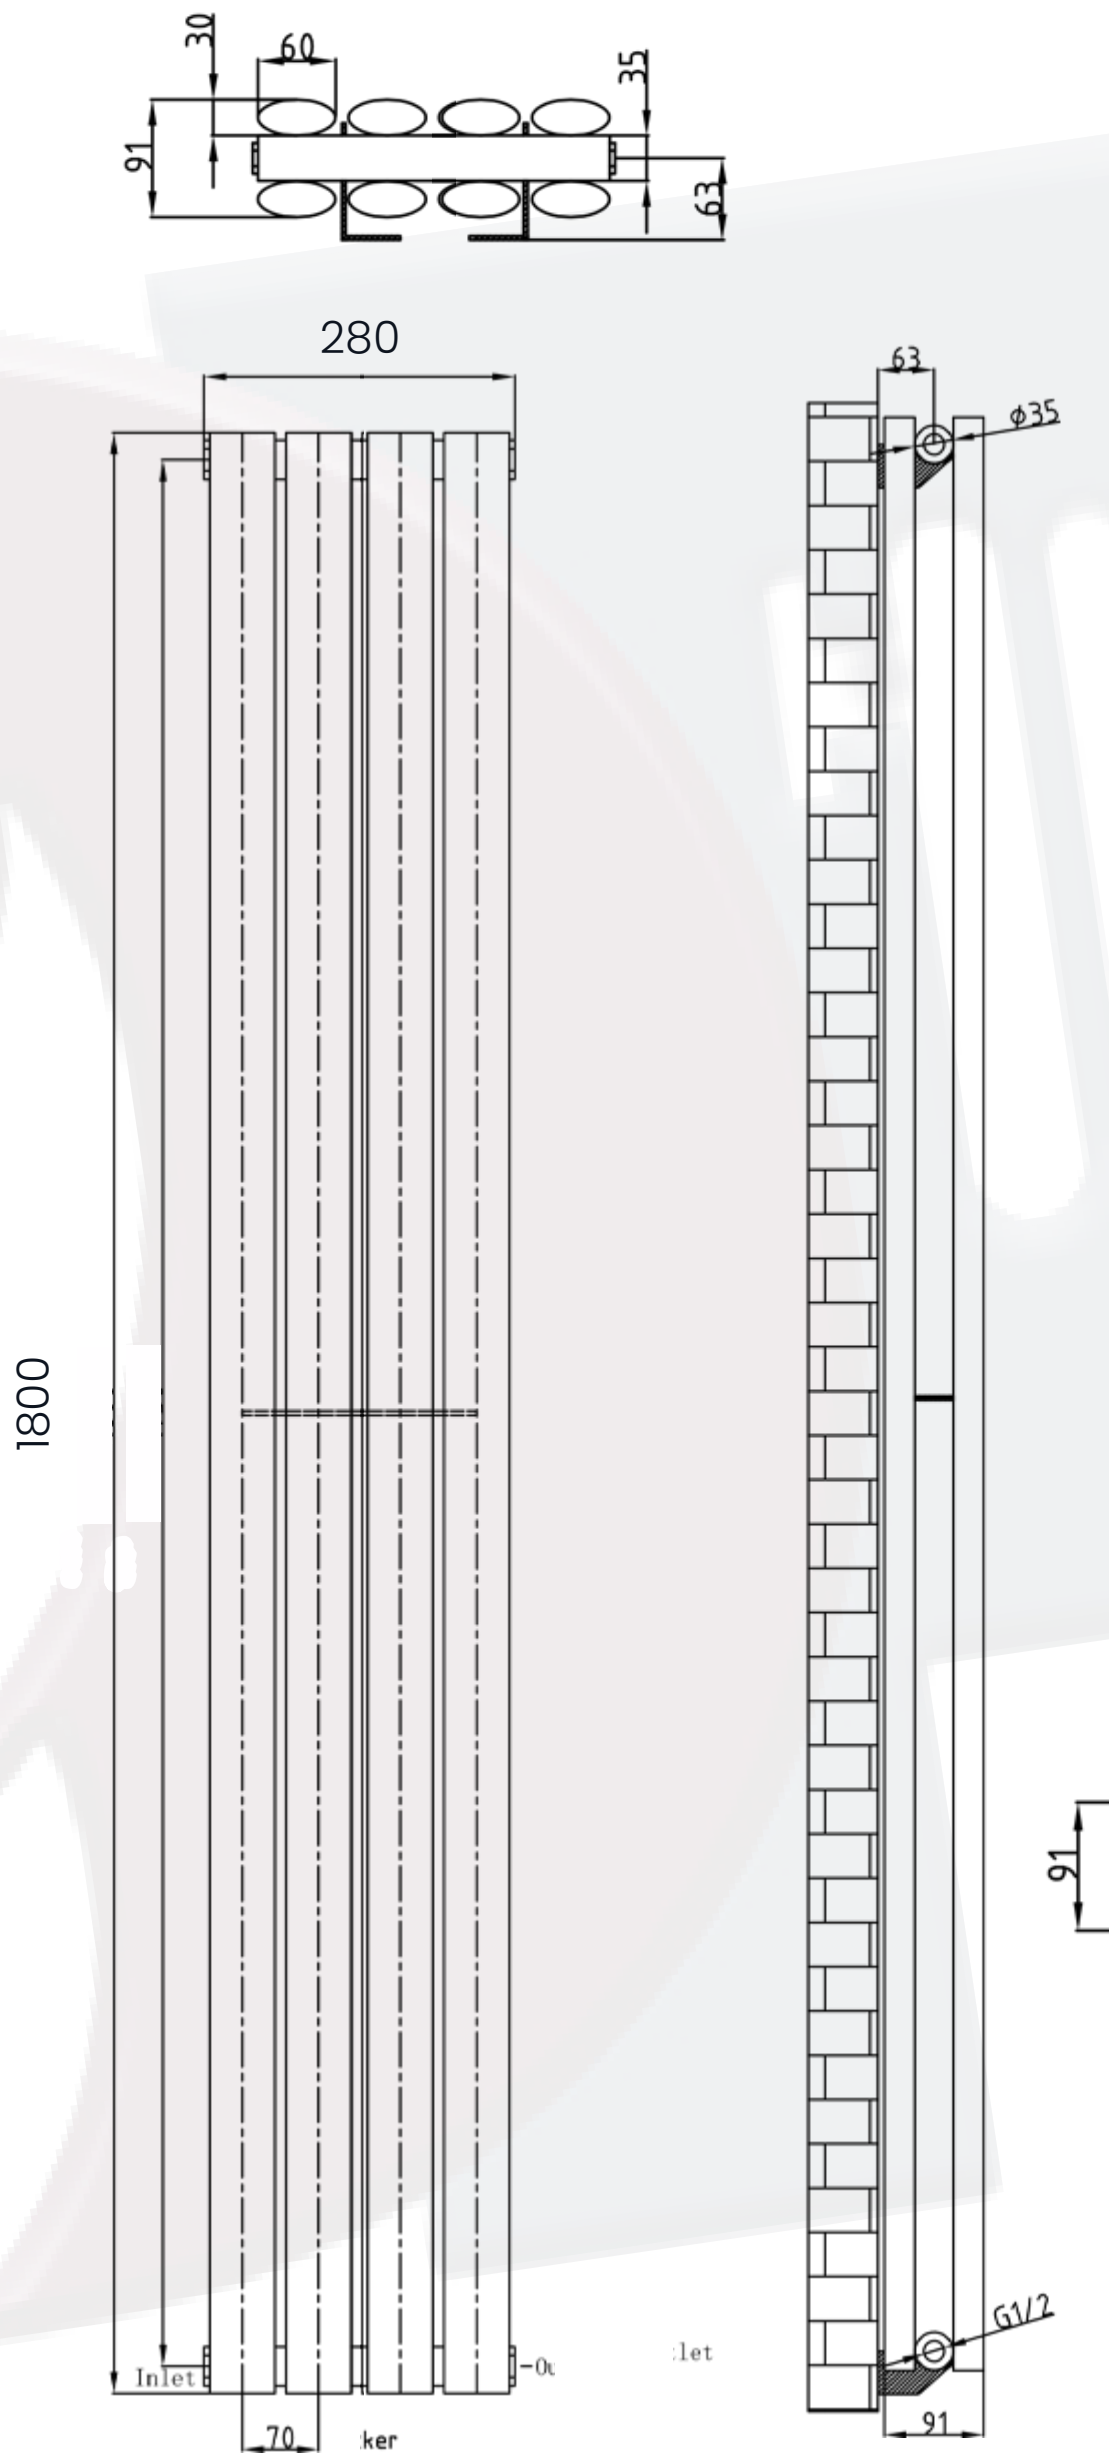

York Data Sheet

1800 x 280mm Double White Designer Radiator

Height: 1800mm
No. Of Tubes: 4
Colour: White
BTU: @ Delta T50: 3499mm

Width: 280mm
Water Content: 280mm
Watts: 1025
@ Delta T60: 4437mm

All Direct Radiators are BOE and pipe centres are the radiator width plus 74mm.

Please note due to manufacturing tolerances pipe centres may vary by +/- 10mm, we recommend that pipe work is not altered until your radiator is on site.

All York Radiators: **Test Pressure:** 12 bar **Max Operating Pressure:** 10 Bar