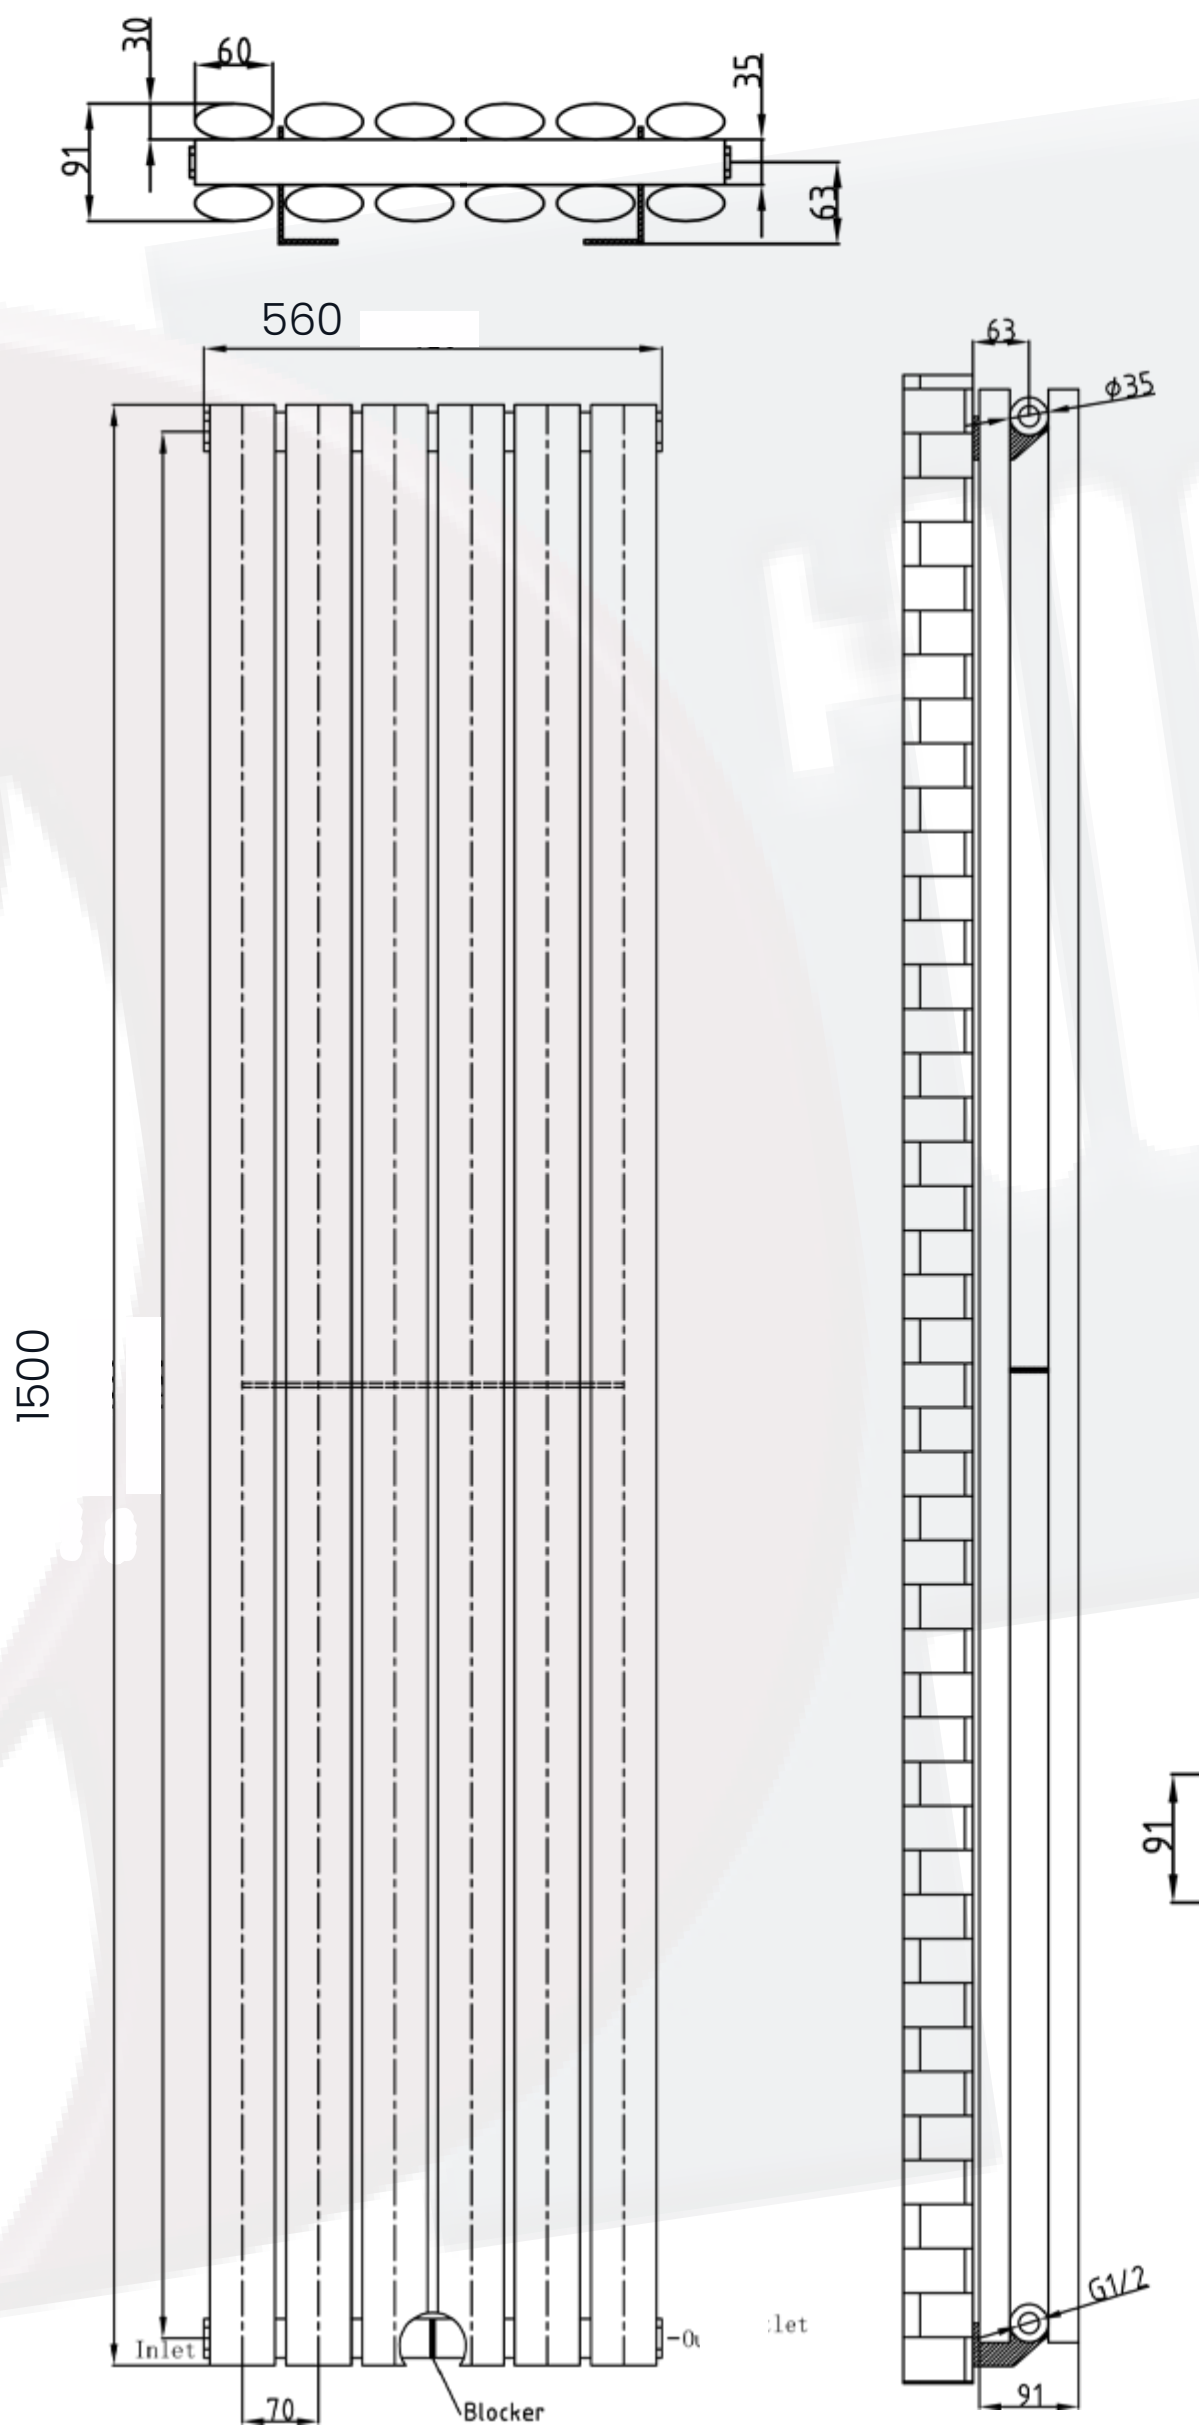

York Data Sheet

1500 x 560mm Double White Designer Radiator

Height: 1500mm
No. Of Tubes: 6
Colour: White
BTU: @ Delta T50: 6291mm @ **Delta T60:** 7990mm

Width: 560mm
Water Content: 560mm
Watts: 1845

All Direct Radiators are BOE and pipe centres are the radiator width plus 74mm.

Please note due to manufacturing tolerances pipe centres may vary by +/- 10mm, we recommend that pipe work is not altered until your radiator is on site.

All York Radiators: **Test Pressure:** 12 bar **Max Operating Pressure:** 10 Bar