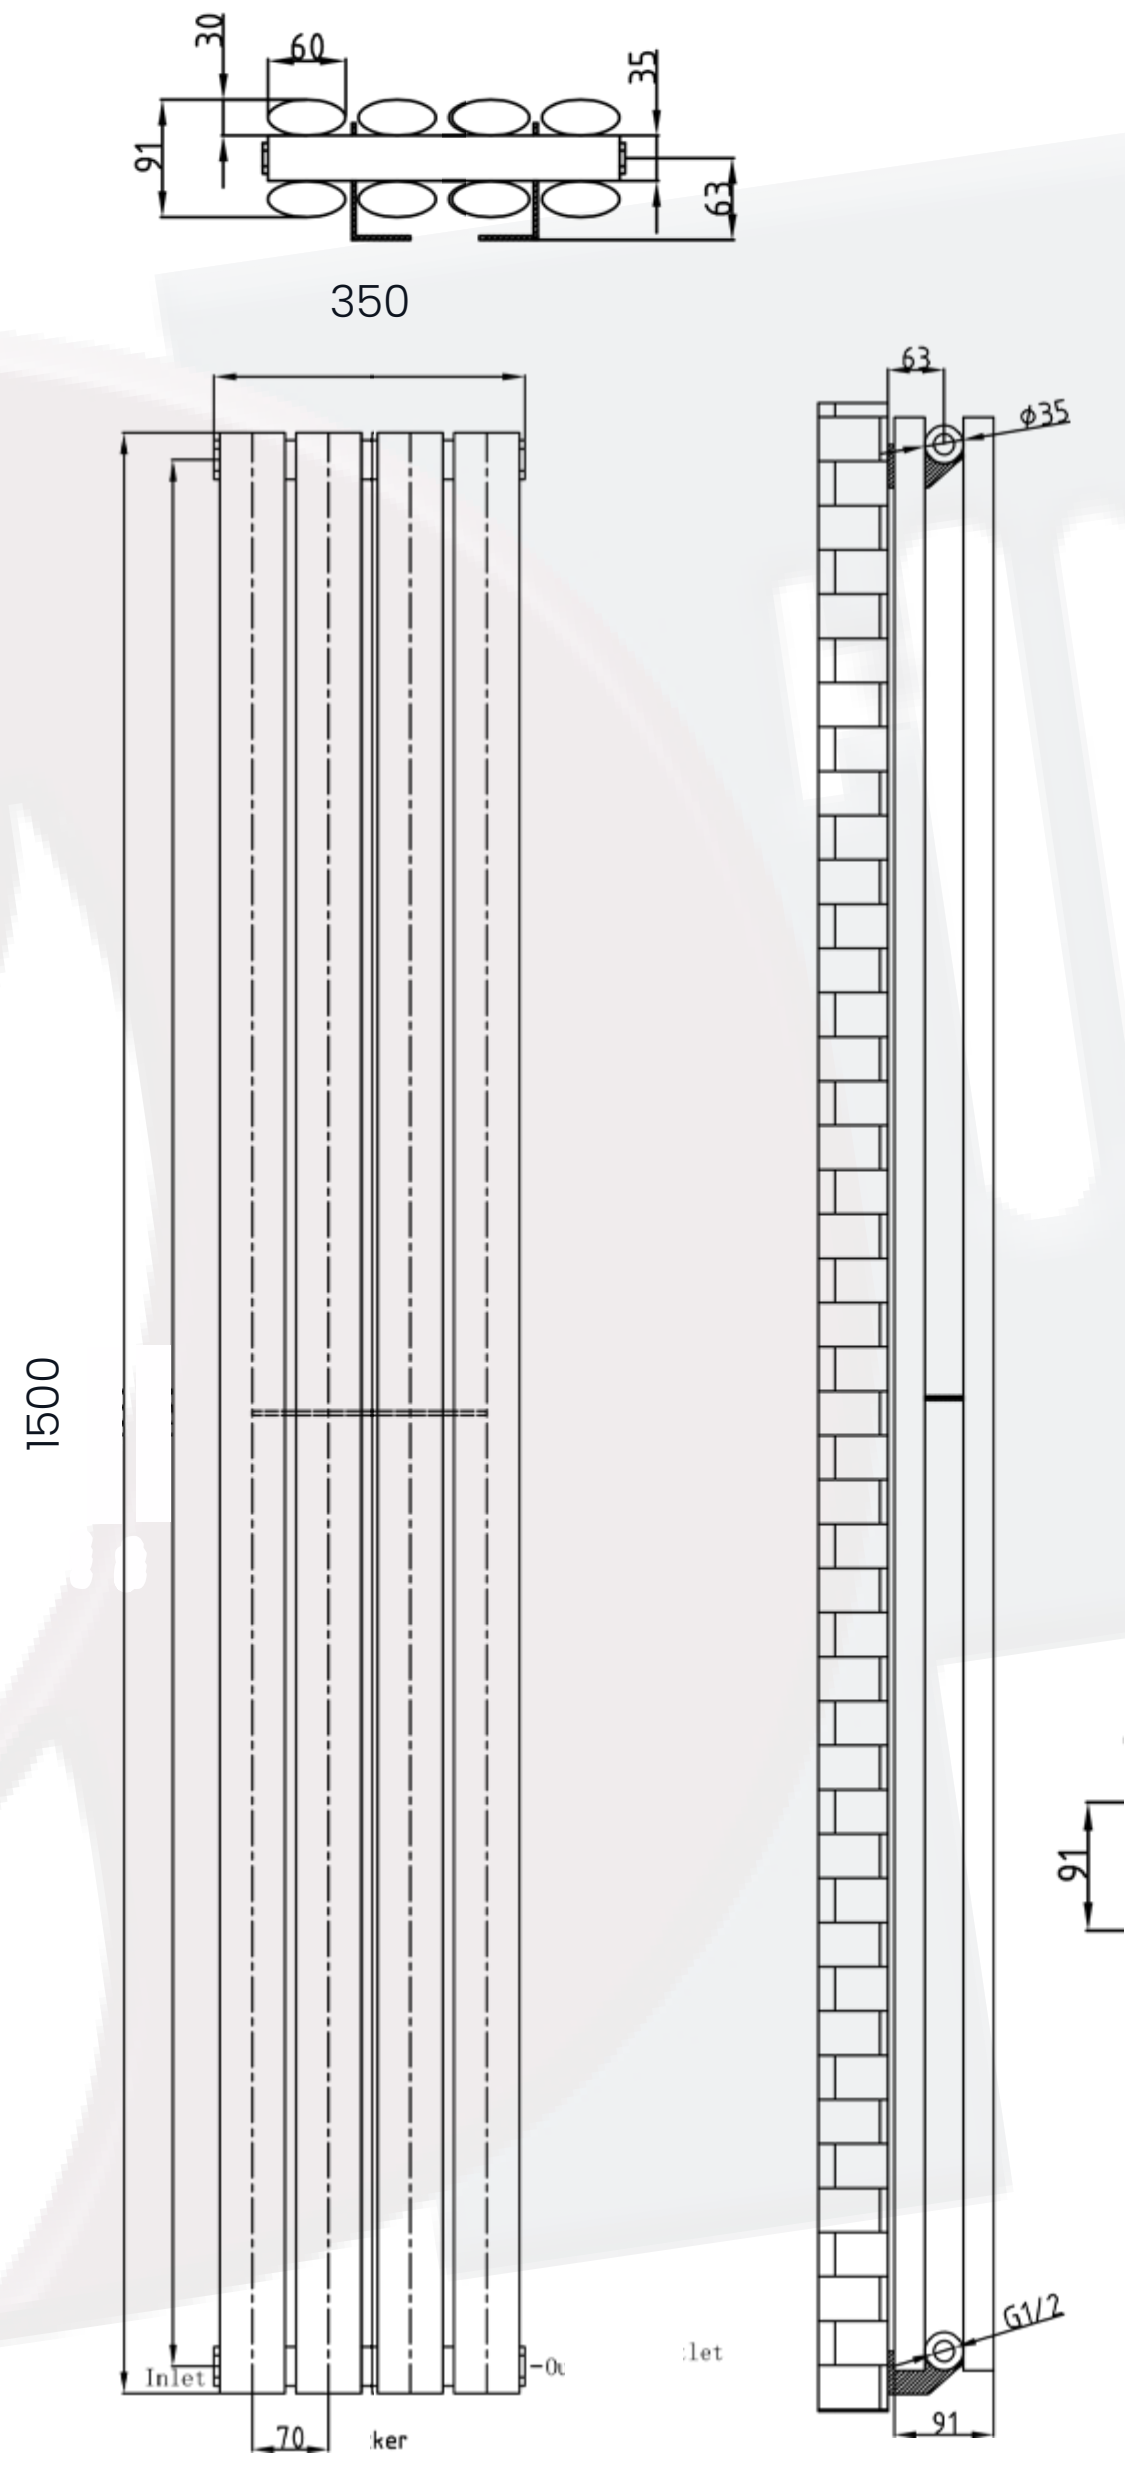

York Data Sheet

1500 x 350mm Double White Designer Radiator

Height: 1500mm
No. Of Tubes: 4
Colour: White
BTU: @ Delta T50: 4982mm

Width: 350mm
Water Content: 350mm
Watts: 1461
@ Delta T60: 6327mm

All Direct Radiators are BOE and pipe centres are the radiator width plus 74mm.

Please note due to manufacturing tolerances pipe centres may vary by +/- 10mm, we recommend that pipe work is not altered until your radiator is on site.

All York Radiators: **Test Pressure:** 12 bar **Max Operating Pressure:** 10 Bar