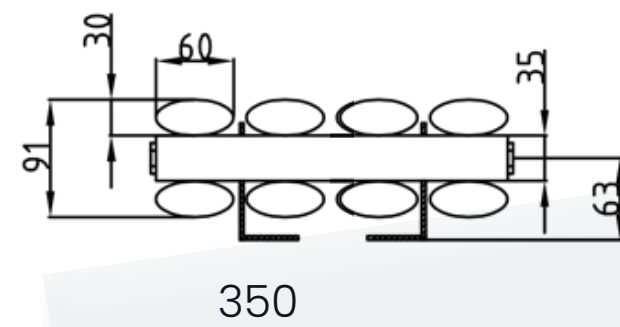

York Data Sheet

1500 x 350mm Double Anthracite Designer Radiator

Height: 1500mm
No. Of Tubes: 4
Colour: Anthracite
BTU: @ Delta T50: 4982mm @ **Delta T60:** 6327mm

Width: 350mm
Water Content: 350mm
Watts: 1461

All Direct Radiators are BOE and pipe centres are the radiator width plus 74mm.

Please note due to manufacturing tolerances pipe centres may vary by +/- 10mm, we recommend that pipe work is not altered until your radiator is on site.