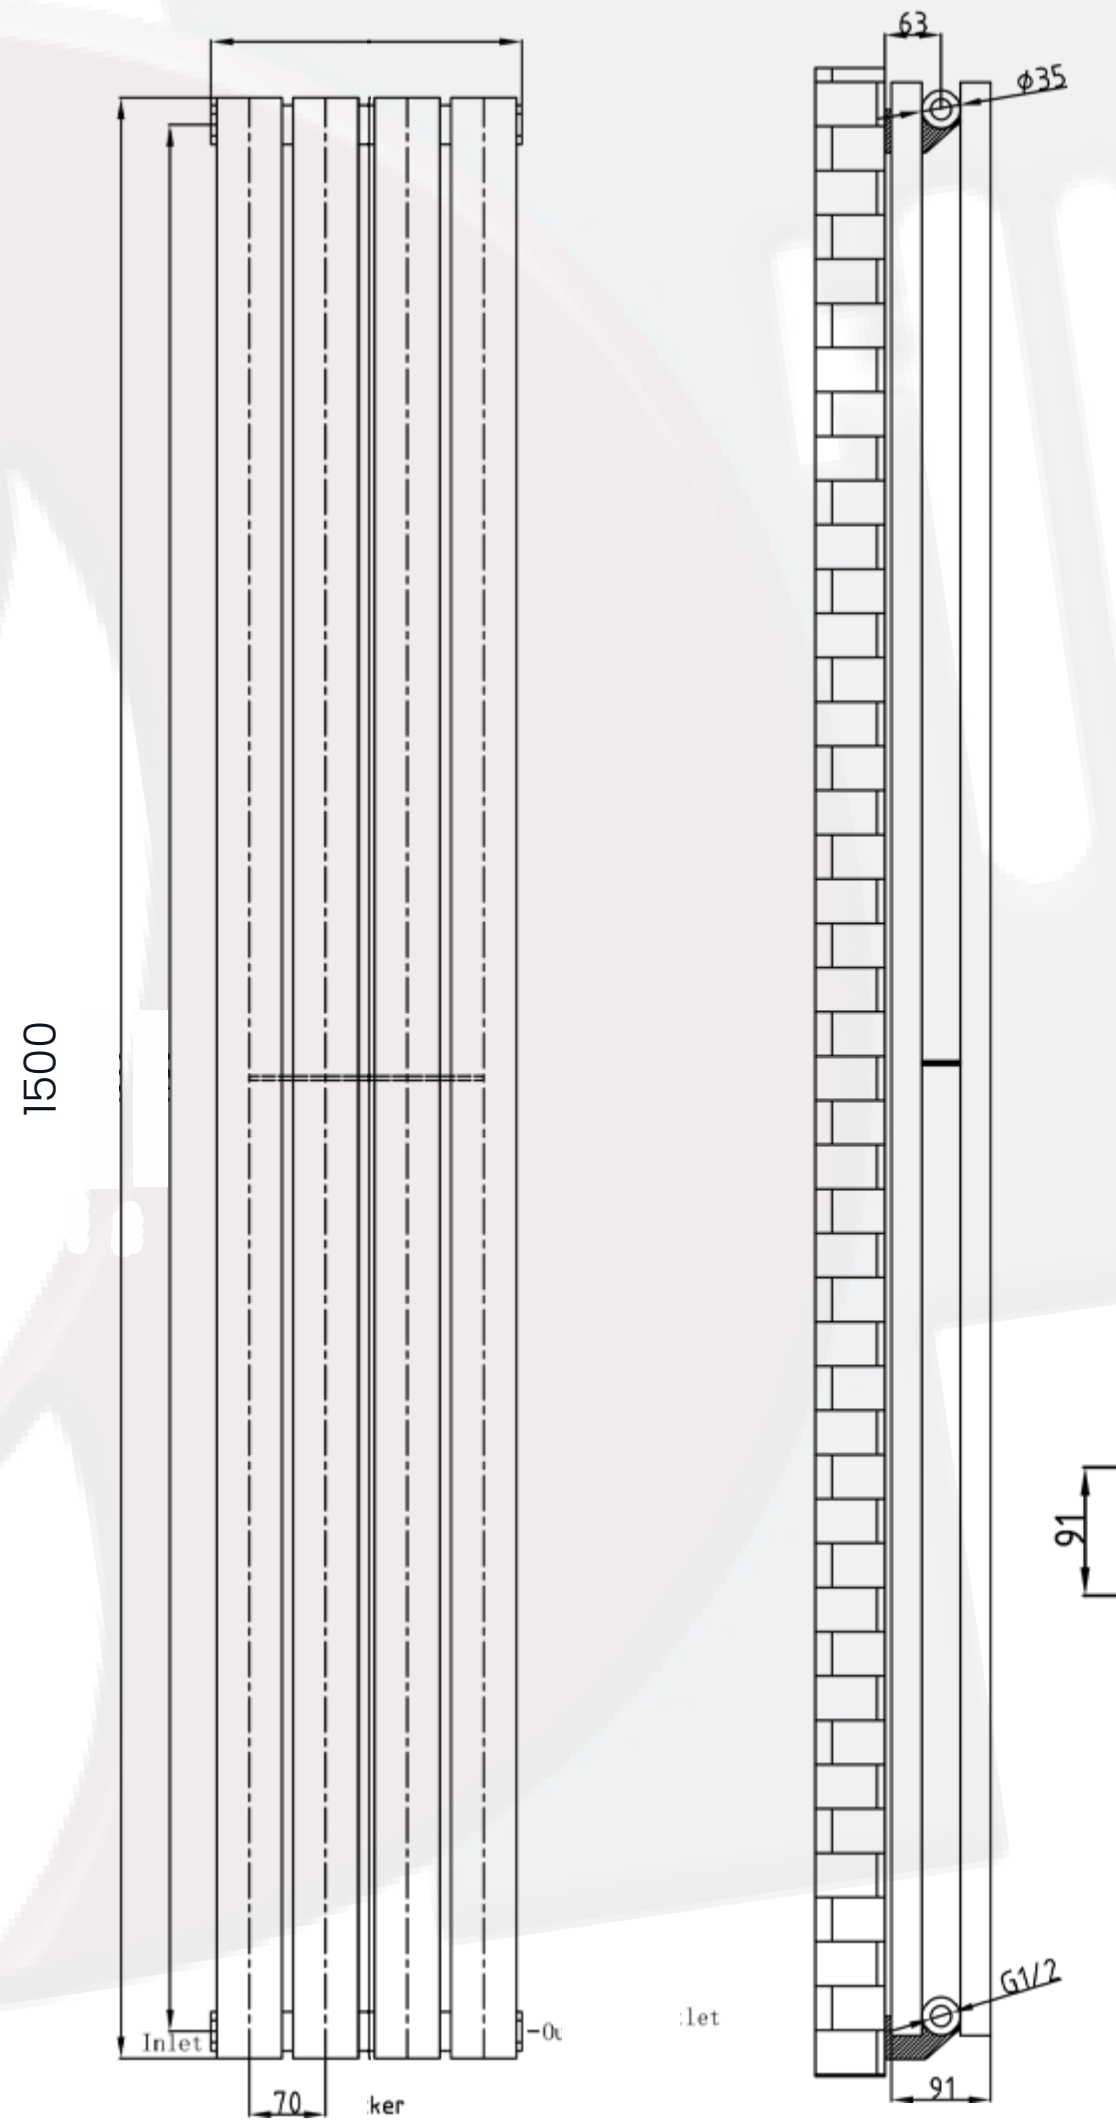

York Data Sheet

1500 x 350mm Double Anthracite Designer Radiator

Height: 1500mm
No. Of Tubes: 4
Colour: Anthracite
BTU: @ Delta T50: 4982mm @ **Delta T60:** 6327mm

Width: 350mm
Water Content: 350mm
Watts: 1461

All Direct Radiators are BOE and pipe centres are the radiator width plus 74mm.

Please note due to manufacturing tolerances pipe centres may vary by +/- 10mm, we recommend that pipe work is not altered until your radiator is on site.