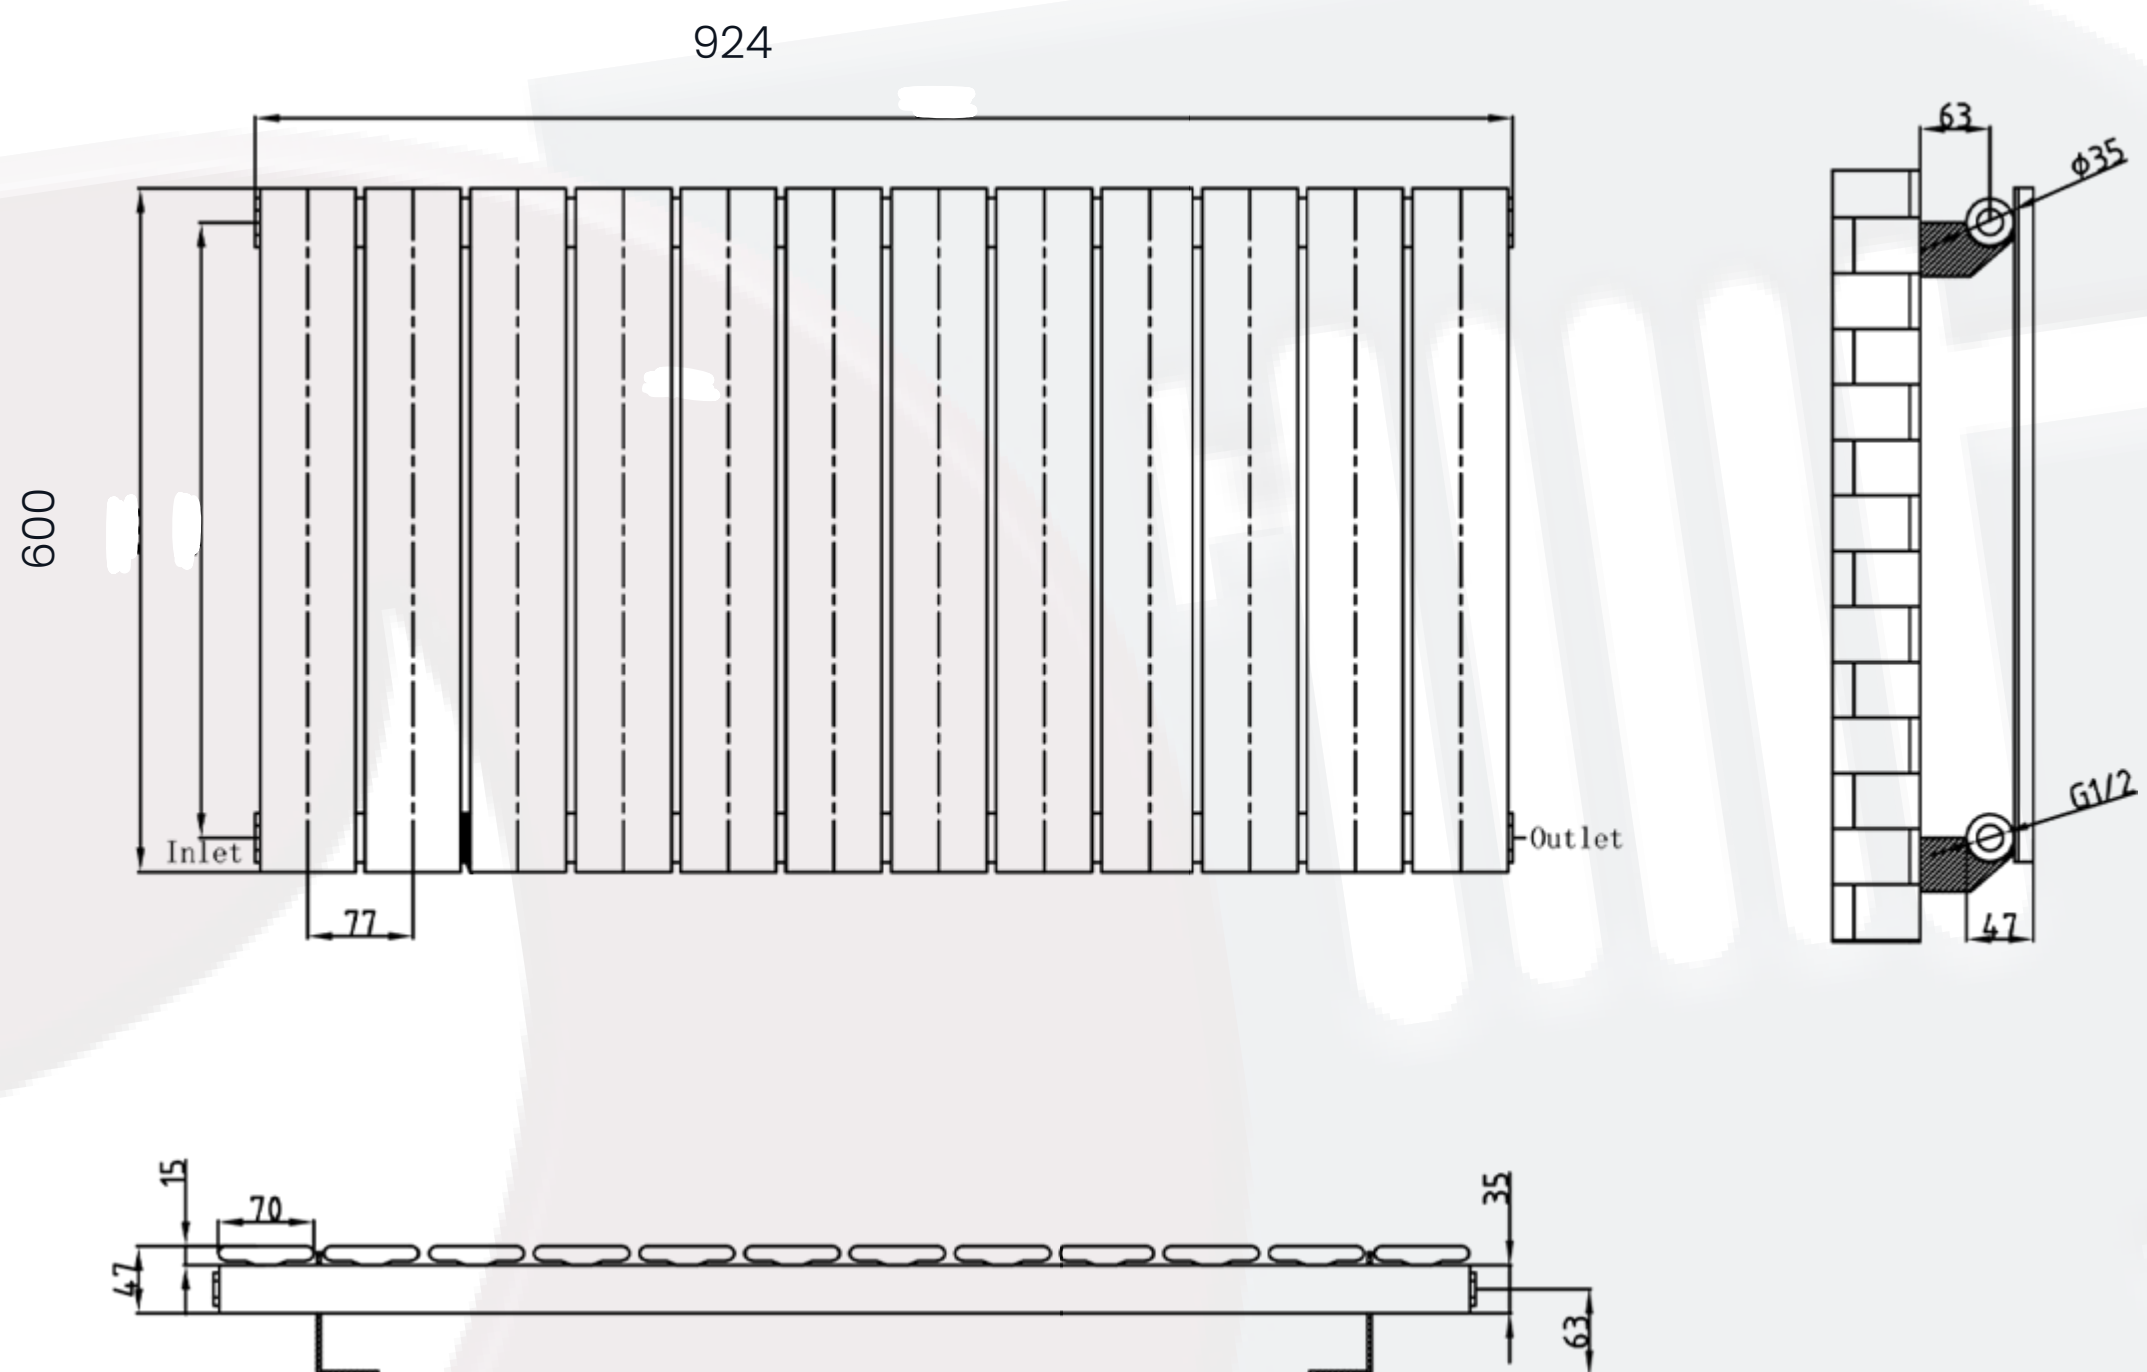

Whitby Data Sheet

600 x 924mm Single White Designer Radiator

Height: 600mm
No. Of Tubes: 12
Colour: White
BTU: @ Delta T50: 2388mm

Width: 924mm
Water Content: 924mm
Watts: 700
BTU: @ Delta T60: 3028mm

All Direct Radiators are BOE and pipe centres are the radiator width plus 74mm.

Please note due to manufacturing tolerances pipe centres may vary by +/- 10mm, we recommend that pipe work is not altered until your radiator is on site.

All Whitby Radiators: **Test Pressure:** 7 bar **Max Operating Pressure:** 6 Bar