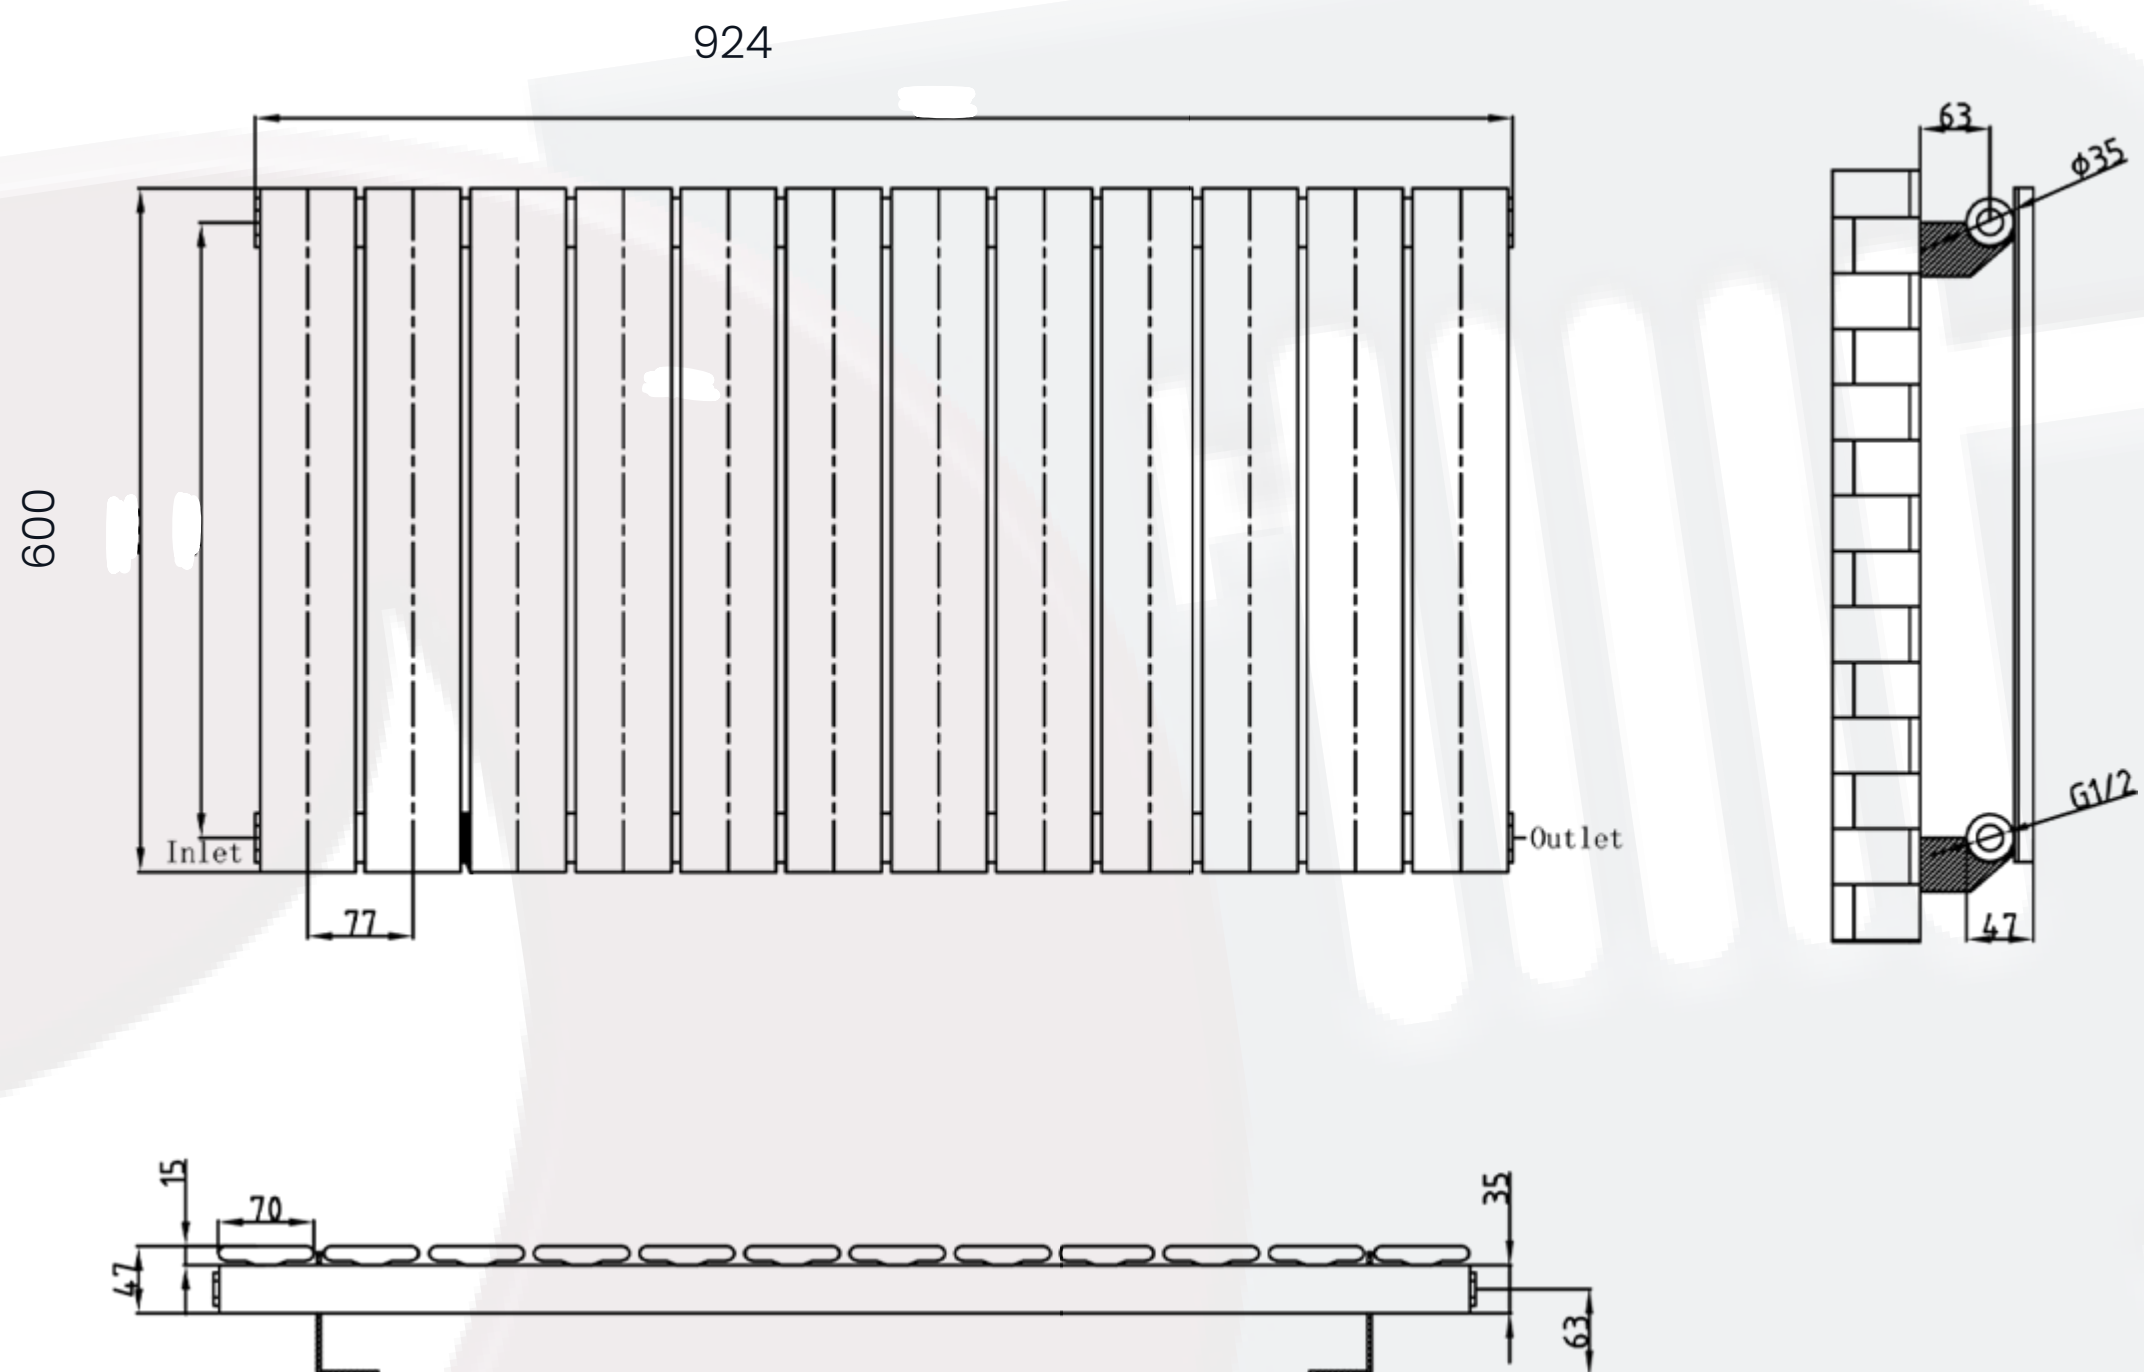

## 600 x 924mm Single Anthracite Designer Radiator

**Height:** 600mm  
**No. Of Tubes:** 12  
**Colour:** Anthracite  
**BTU: @ Delta T50:** 2388mm

**Width:** 924mm  
**Water Content:** 924mm  
**Watts:** 700  
**BTU: @ Delta T60:** 3028mm

All Direct Radiators are BOE and pipe centres are the radiator width plus 74mm.

Please note due to manufacturing tolerances pipe centres may vary by +/- 10mm, we recommend that pipe work is not altered until your radiator is on site.