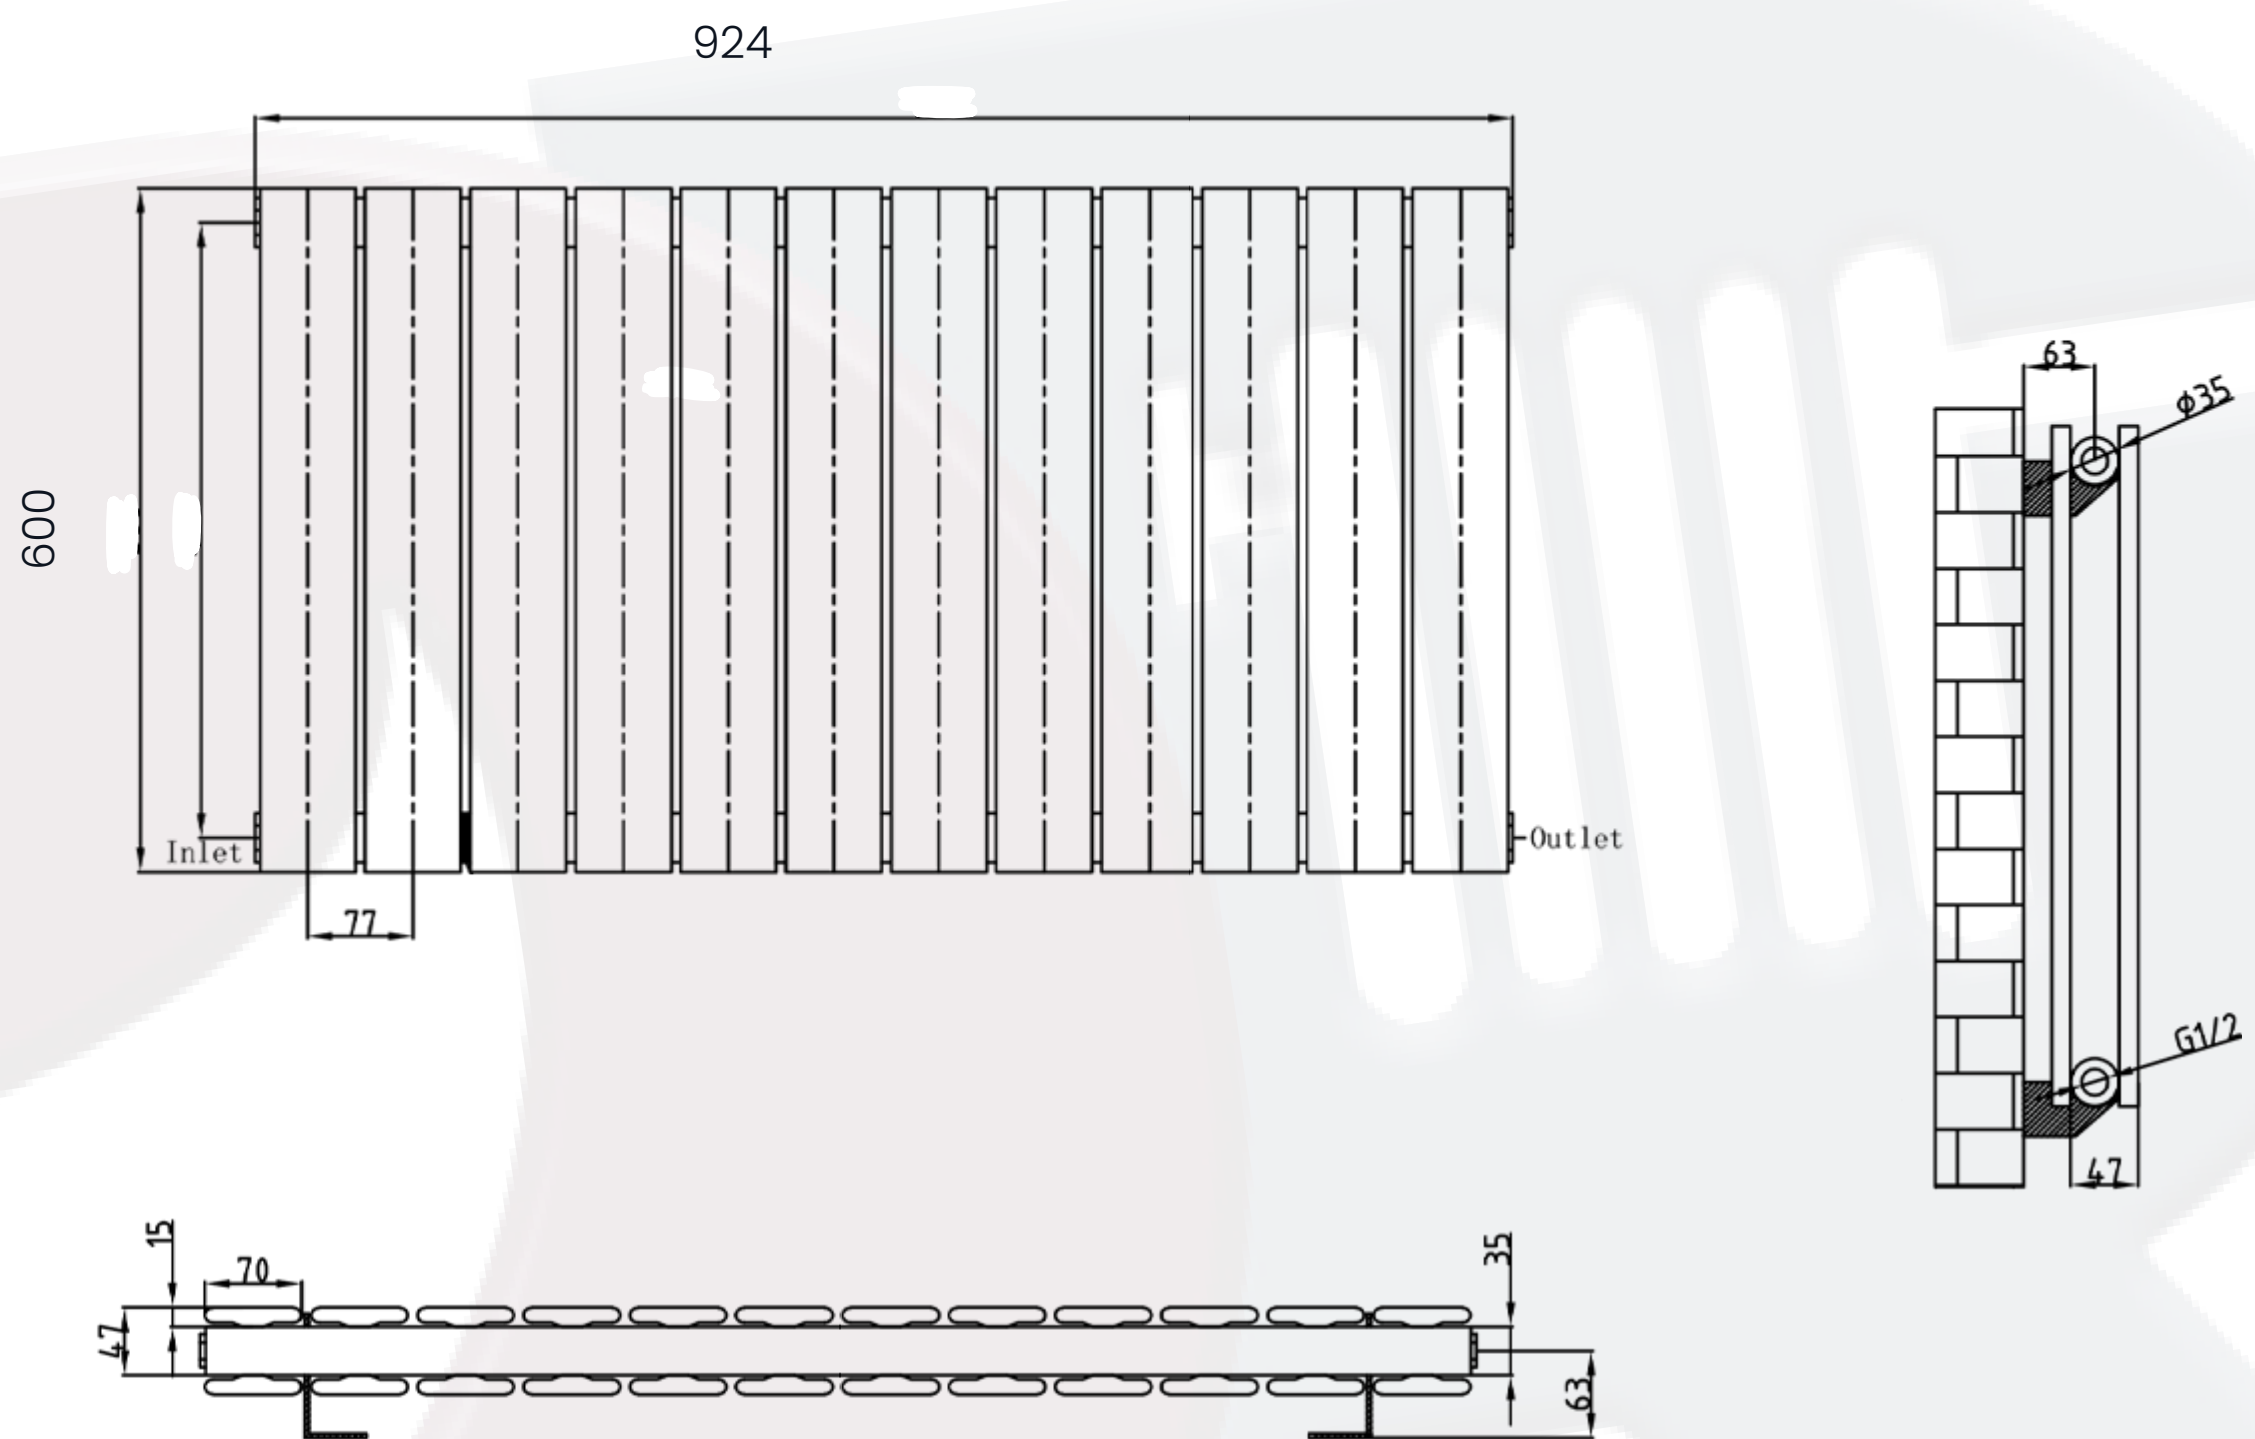

# Whitby Data Sheet

600 x 924mm Double White Designer Radiator

**Height:** 600mm  
**No. Of Tubes:** 12  
**Colour:** White  
**BTU: @ Delta T50:** 4496mm

**Width:** 924mm  
**Water Content:** 924mm  
**Watts:** 1318  
**@ Delta T60:** 5701mm

All Direct Radiators are BOE and pipe centres are the radiator width plus 74mm.

Please note due to manufacturing tolerances pipe centres may vary by +/- 10mm, we recommend that pipe work is not altered until your radiator is on site.