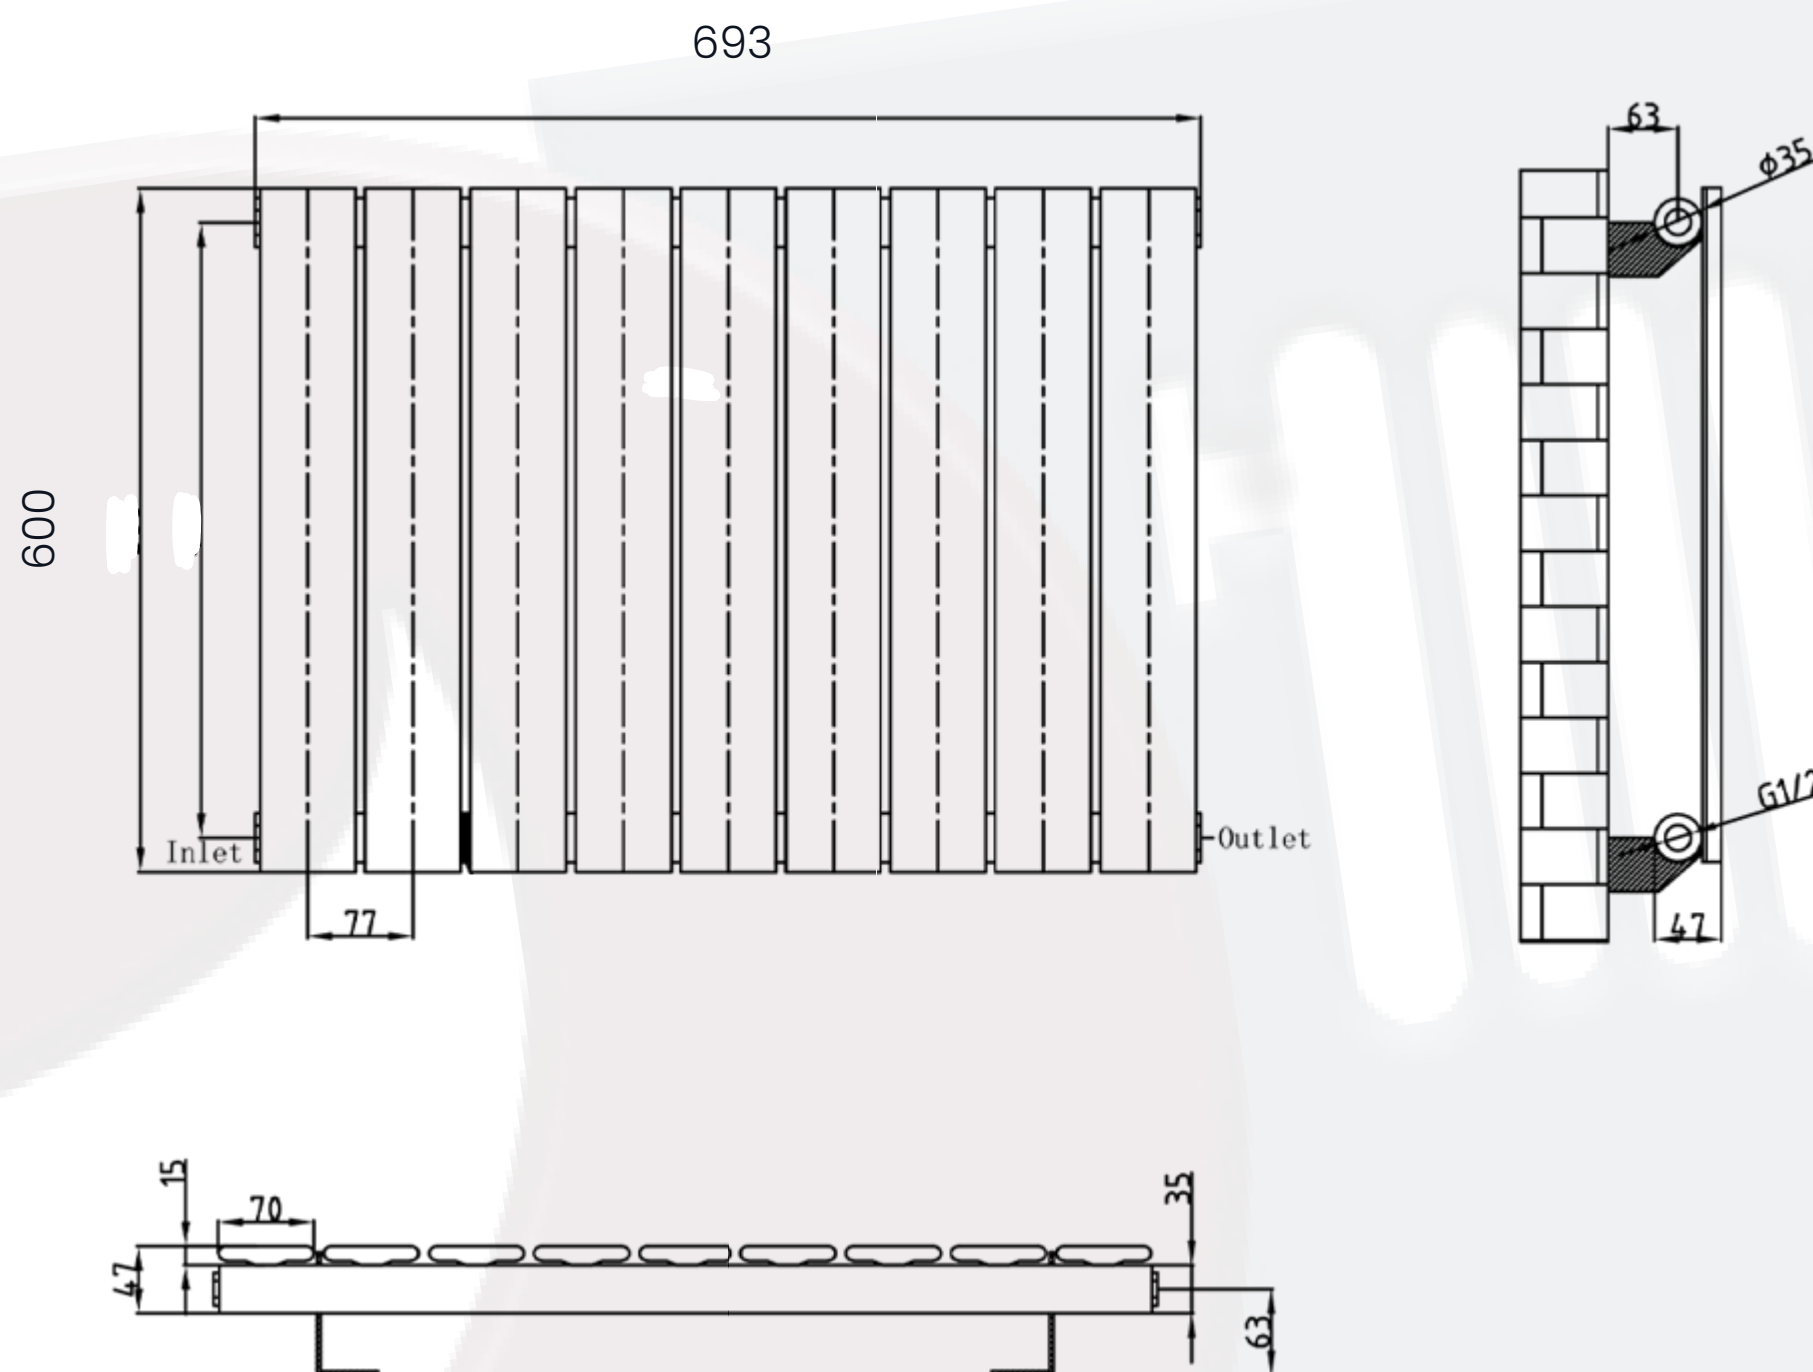

Whitby Data Sheet

600 x 693mm Single White Designer Radiator

Height: 600mm

No. Of Tubes: 9

Colour: White

BTU: @ Delta T50: 1791mm @ **Delta T60:** 2271mm

Width: 693mm

Water Content: 693mm

Watts: 525

All Direct Radiators are BOE and pipe centres are the radiator width plus 74mm.

Please note due to manufacturing tolerances pipe centres may vary by +/- 10mm, we recommend that pipe work is not altered until your radiator is on site.