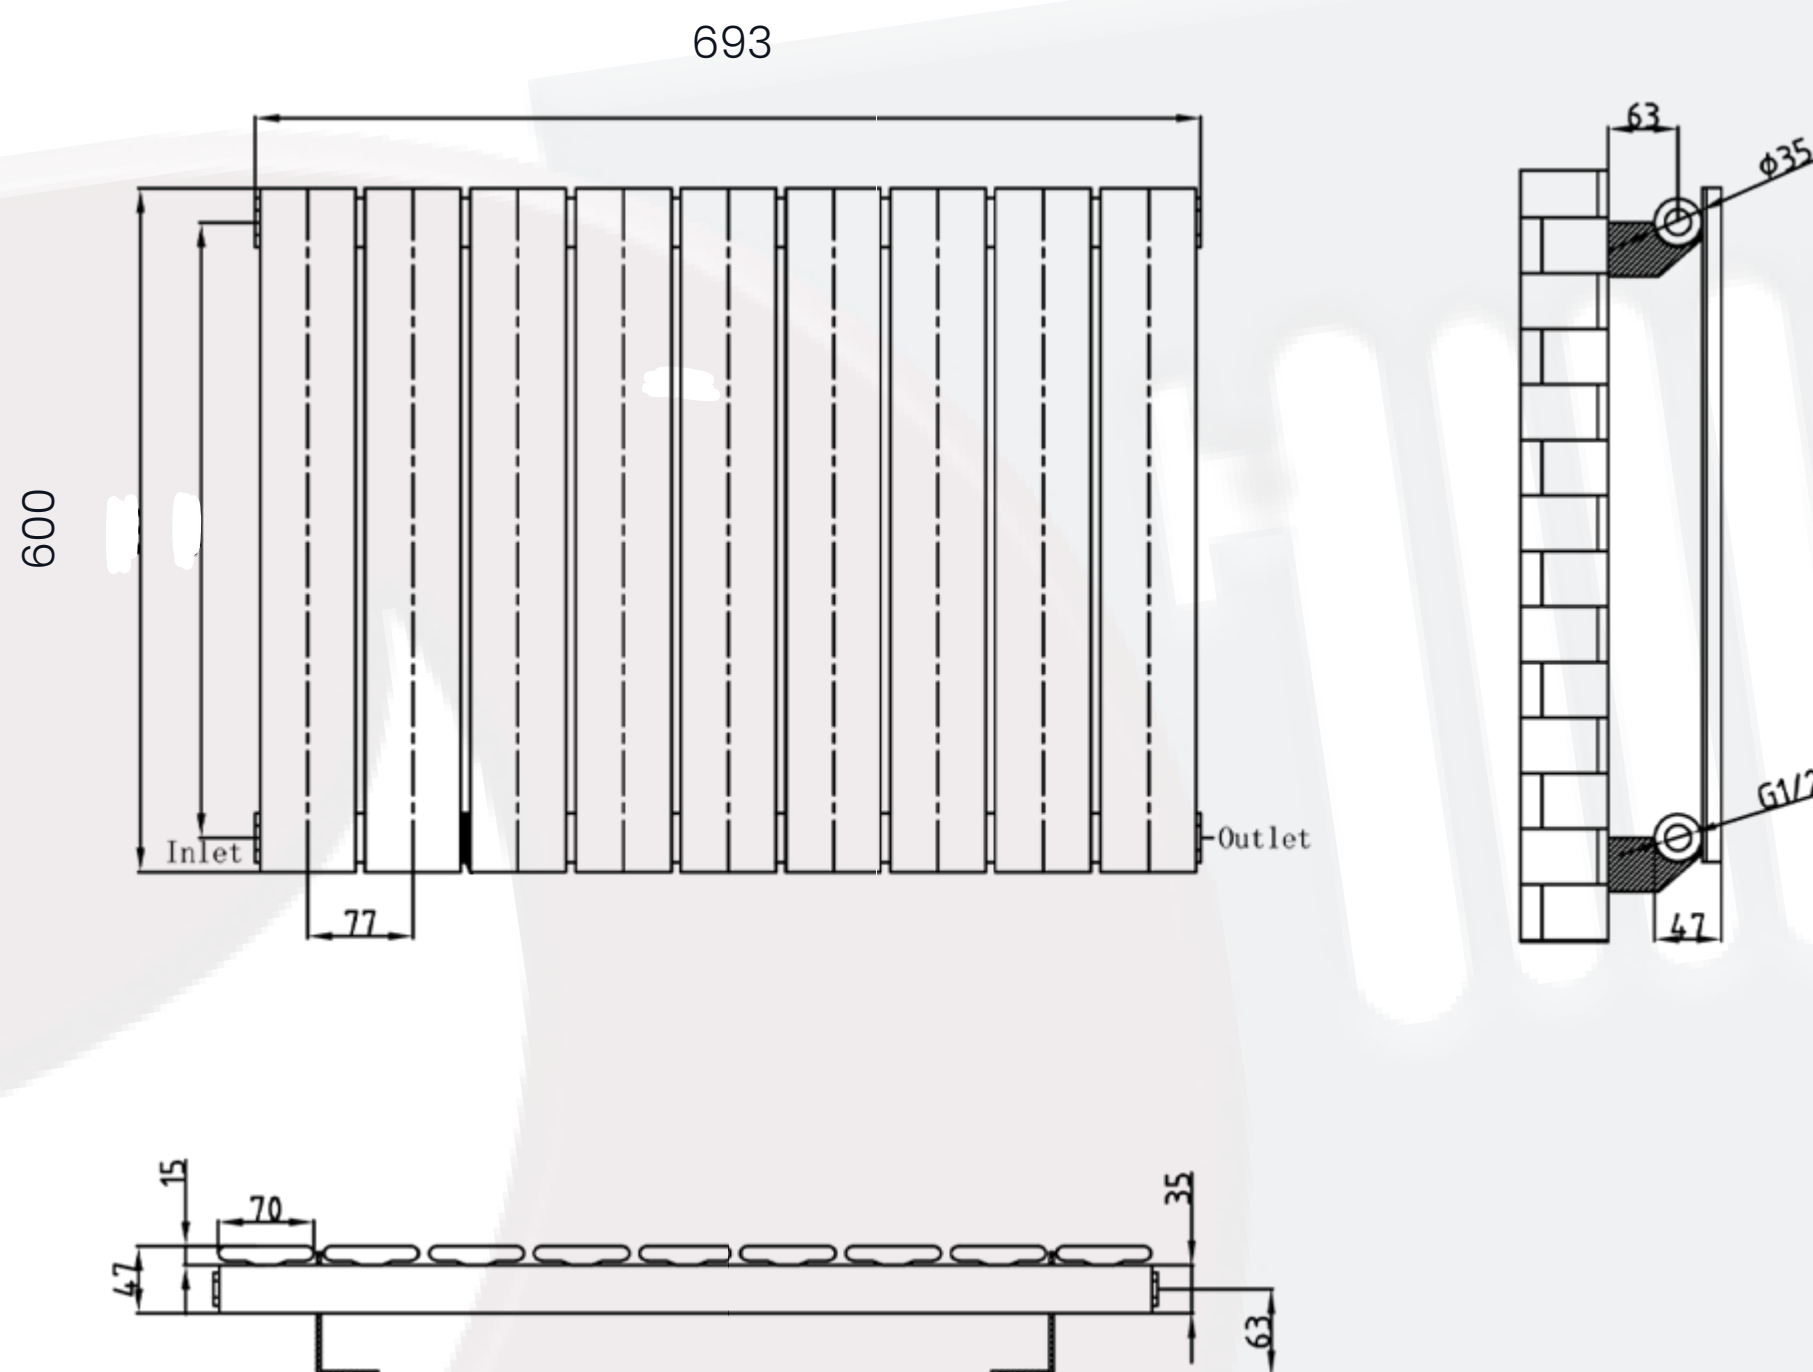

# Whitby Data Sheet

600 x 693mm Single Anthracite Designer Radiator

**Height:** 600mm  
**No. Of Tubes:** 9  
**Colour:** Anthracite  
**BTU: @ Delta T50:** 1791mm @ **Delta T60:** 2271mm

**Width:** 693mm  
**Water Content:** 693mm  
**Watts:** 525

All Direct Radiators are BOE and pipe centres are the radiator width plus 74mm.

Please note due to manufacturing tolerances pipe centres may vary by +/- 10mm, we recommend that pipe work is not altered until your radiator is on site.