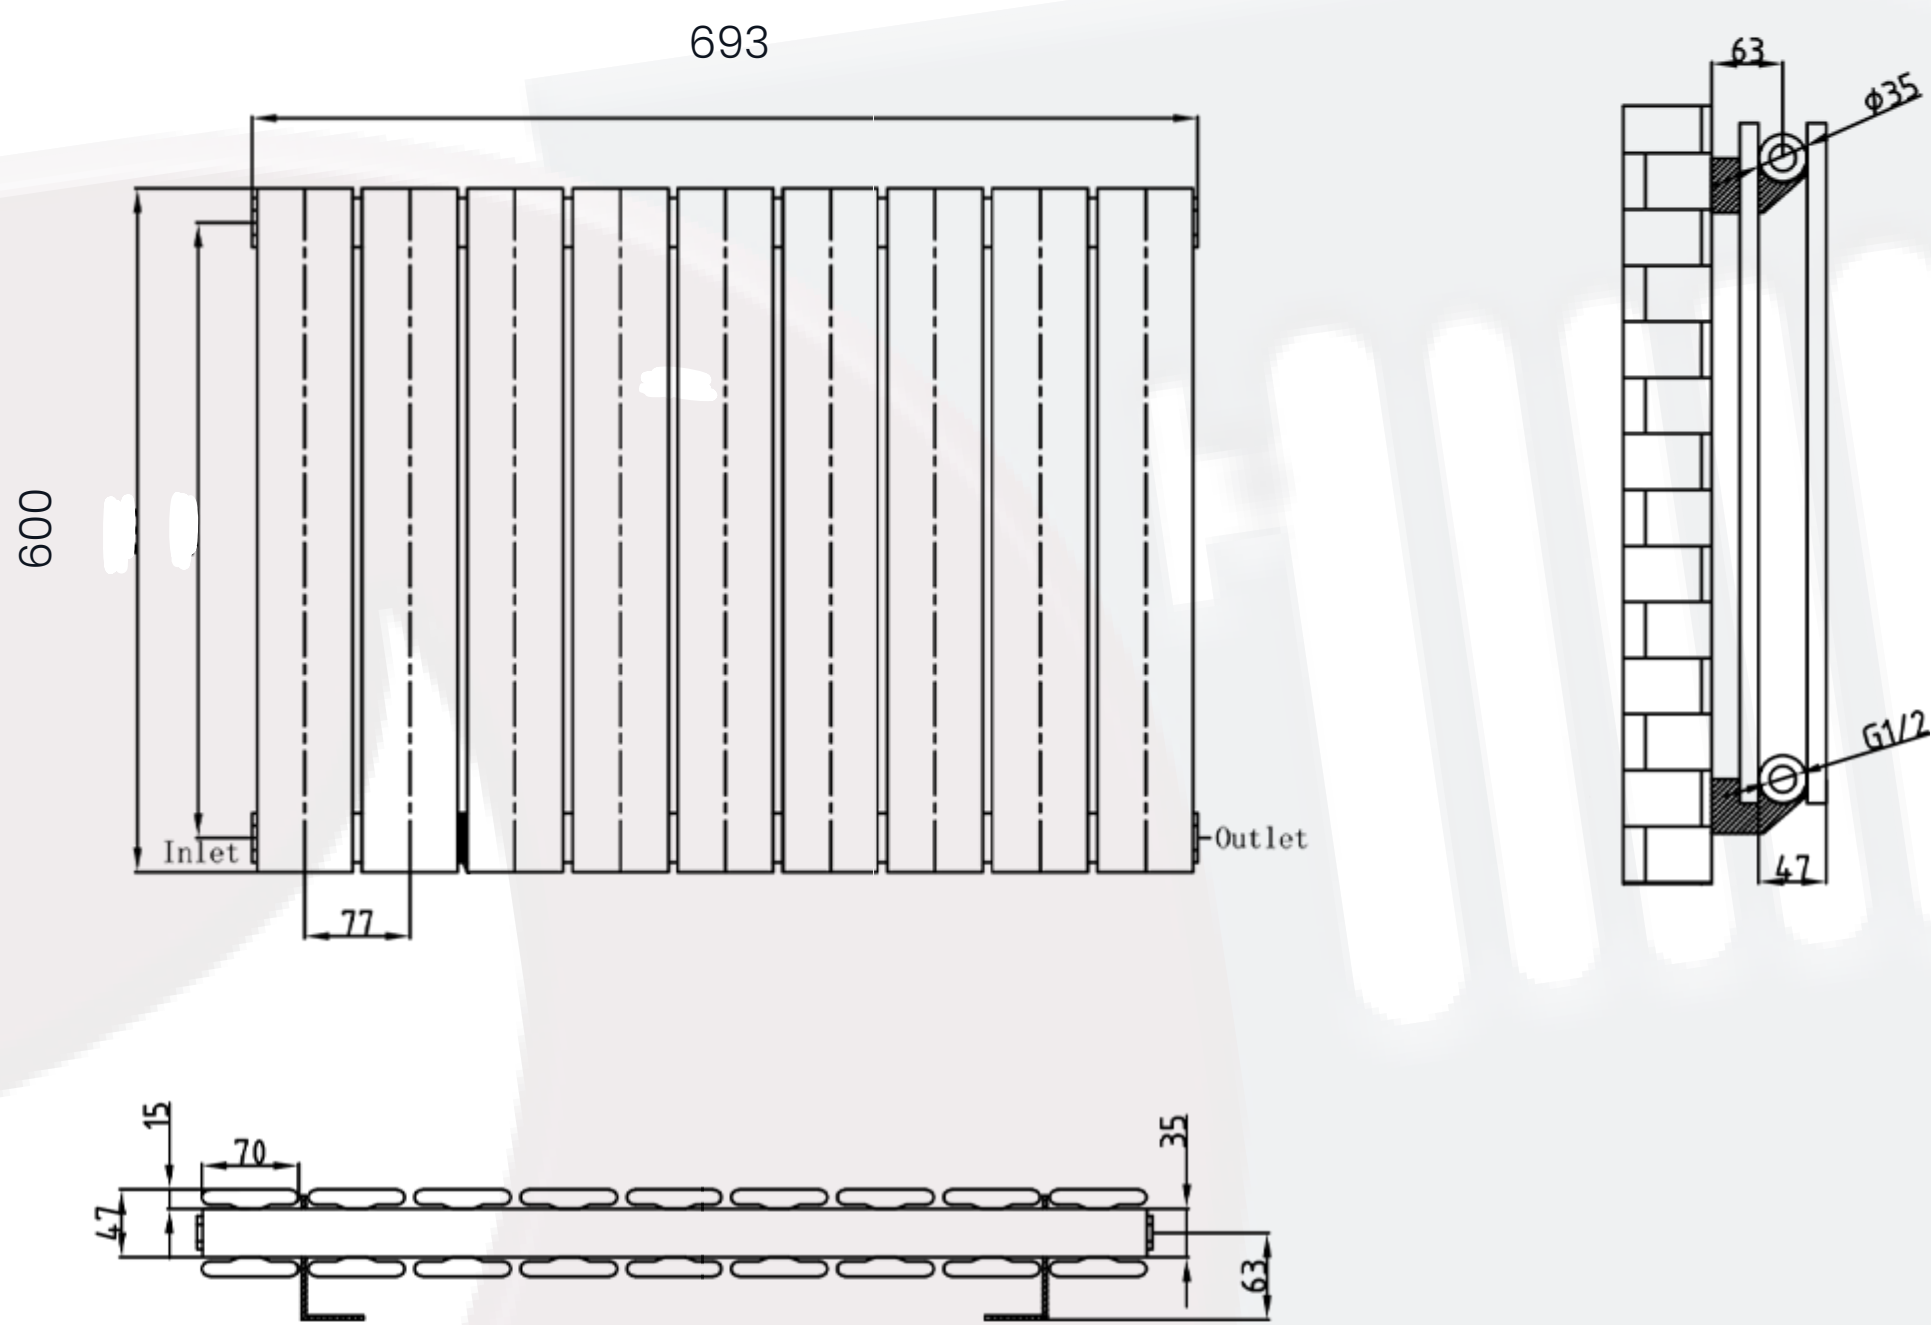

Whitby Data Sheet

600 x 693mm Double White Designer Radiator

Height: 600mm
No. Of Tubes: 9
Colour: White
BTU: @ Delta T50: 3372mm @ **Delta T60:** 4276mm

Width: 693mm
Water Content: 693mm
Watts: 988

All Direct Radiators are BOE and pipe centres are the radiator width plus 74mm.

Please note due to manufacturing tolerances pipe centres may vary by +/- 10mm, we recommend that pipe work is not altered until your radiator is on site.

All Whitby Radiators: **Test Pressure:** 7 bar **Max Operating Pressure:** 6 Bar