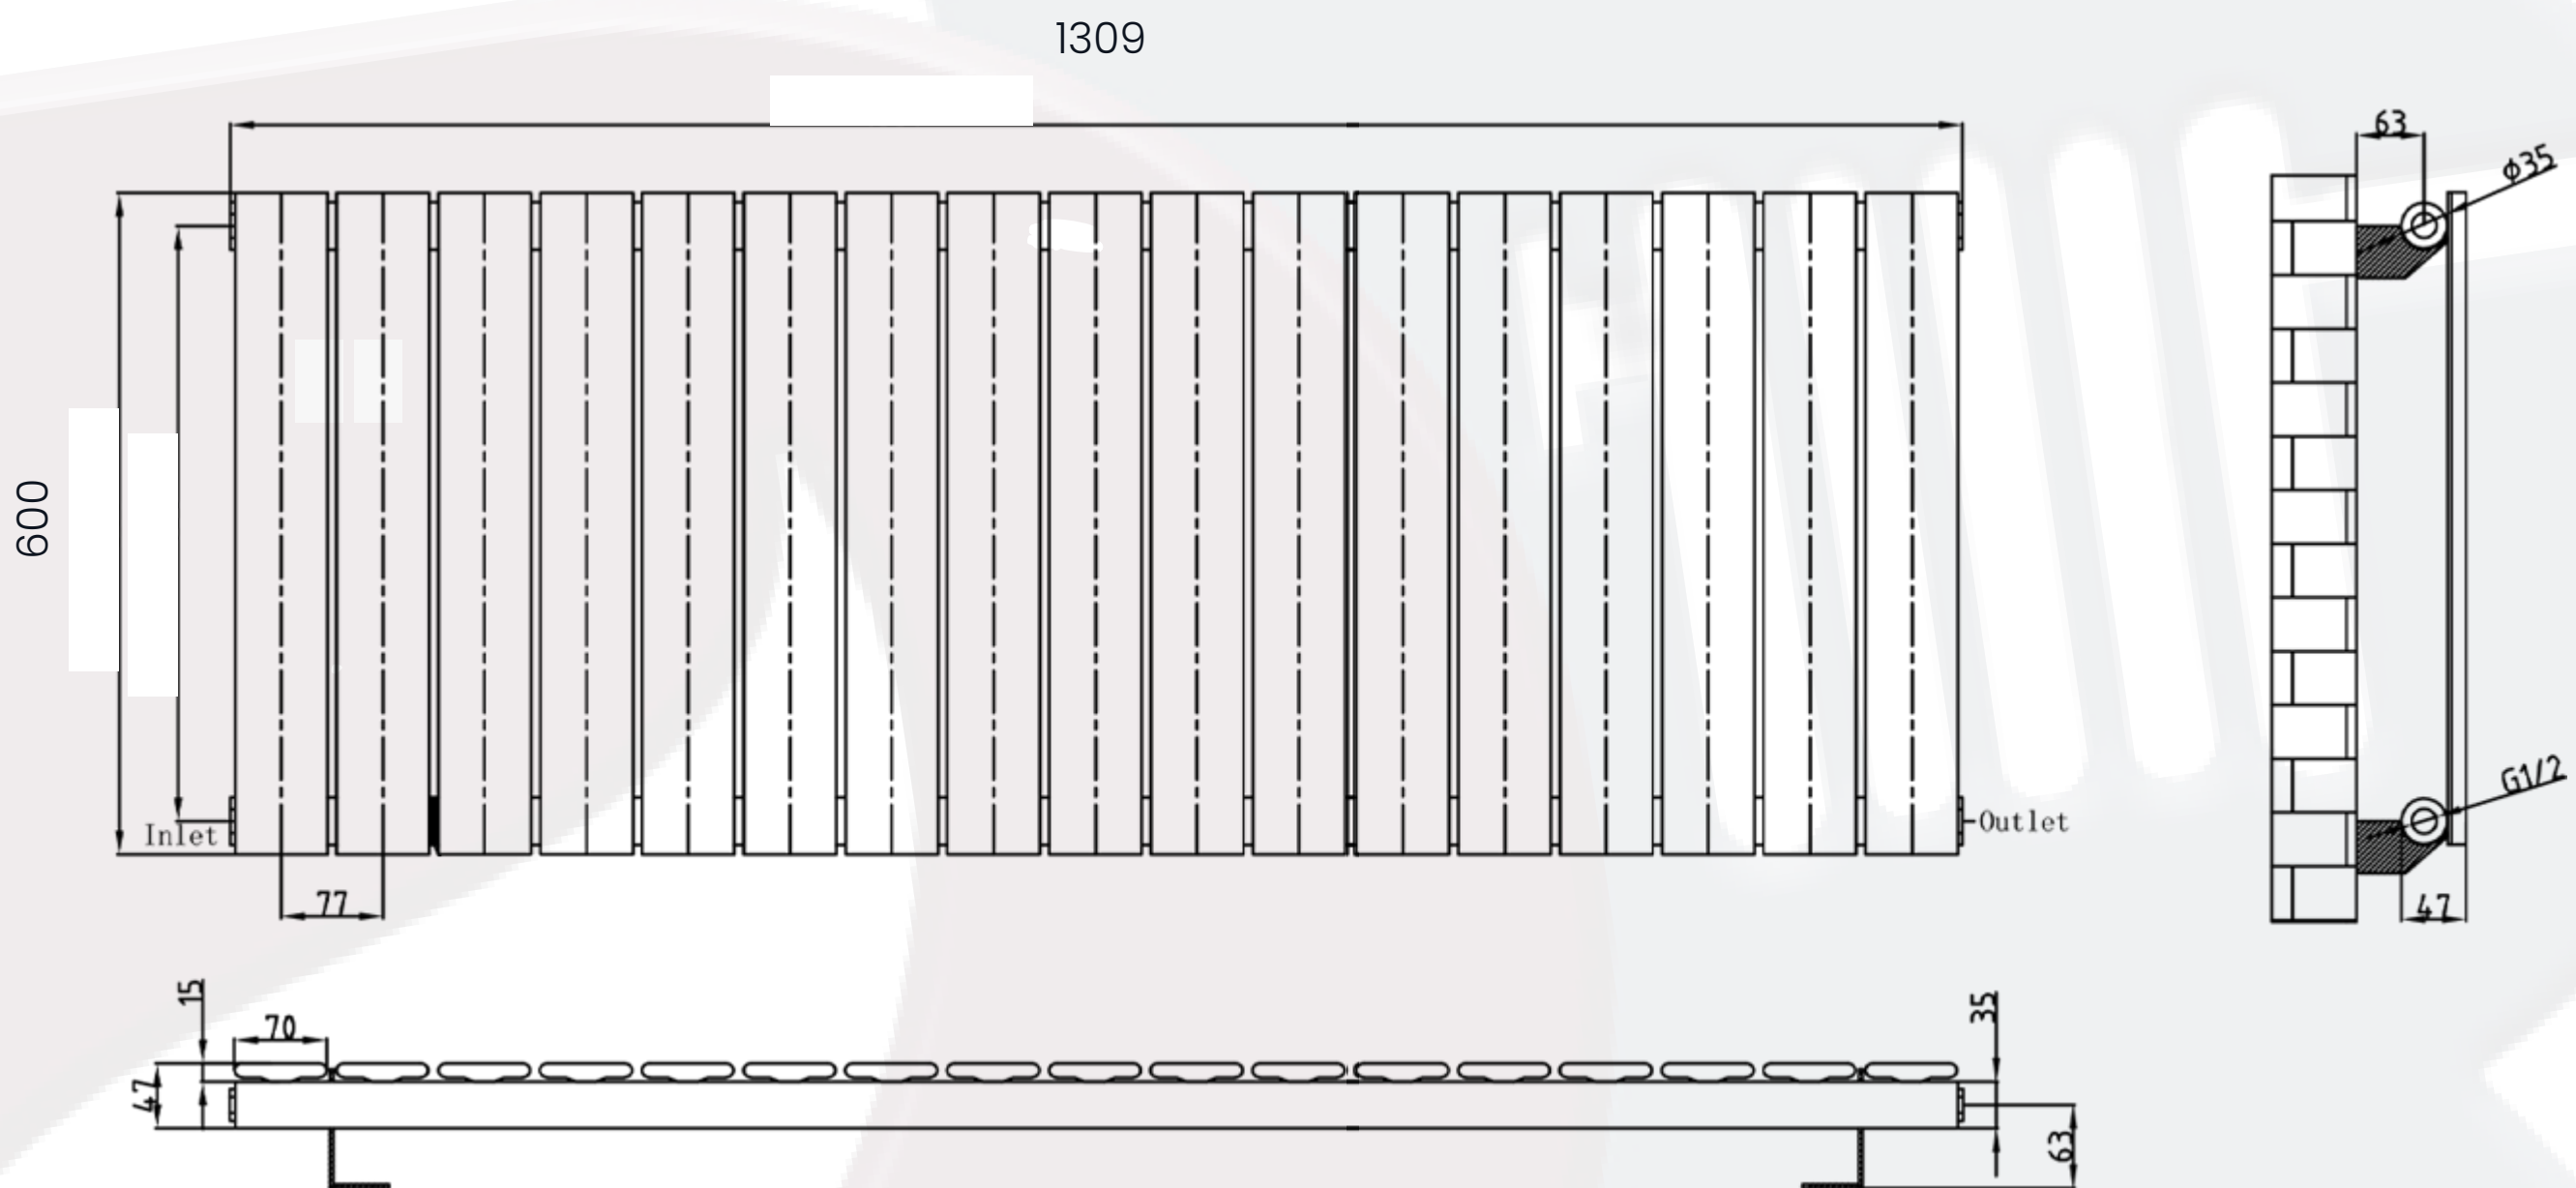

Whitby Data Sheet

600 x 1309mm Single White Designer Radiator

Height: 600mm
No. Of Tubes: 17
Colour: White
BTU: @ Delta T50: 3383mm @ **Delta T60:** 4290mm

Width: 1309mm
Water Content: 1309mm
Watts: 991

All Direct Radiators are BOE and pipe centres are the radiator width plus 74mm.

Please note due to manufacturing tolerances pipe centres may vary by +/- 10mm, we recommend that pipe work is not altered until your radiator is on site.

All Whitby Radiators: **Test Pressure:** 7 bar **Max Operating Pressure:** 6 Bar