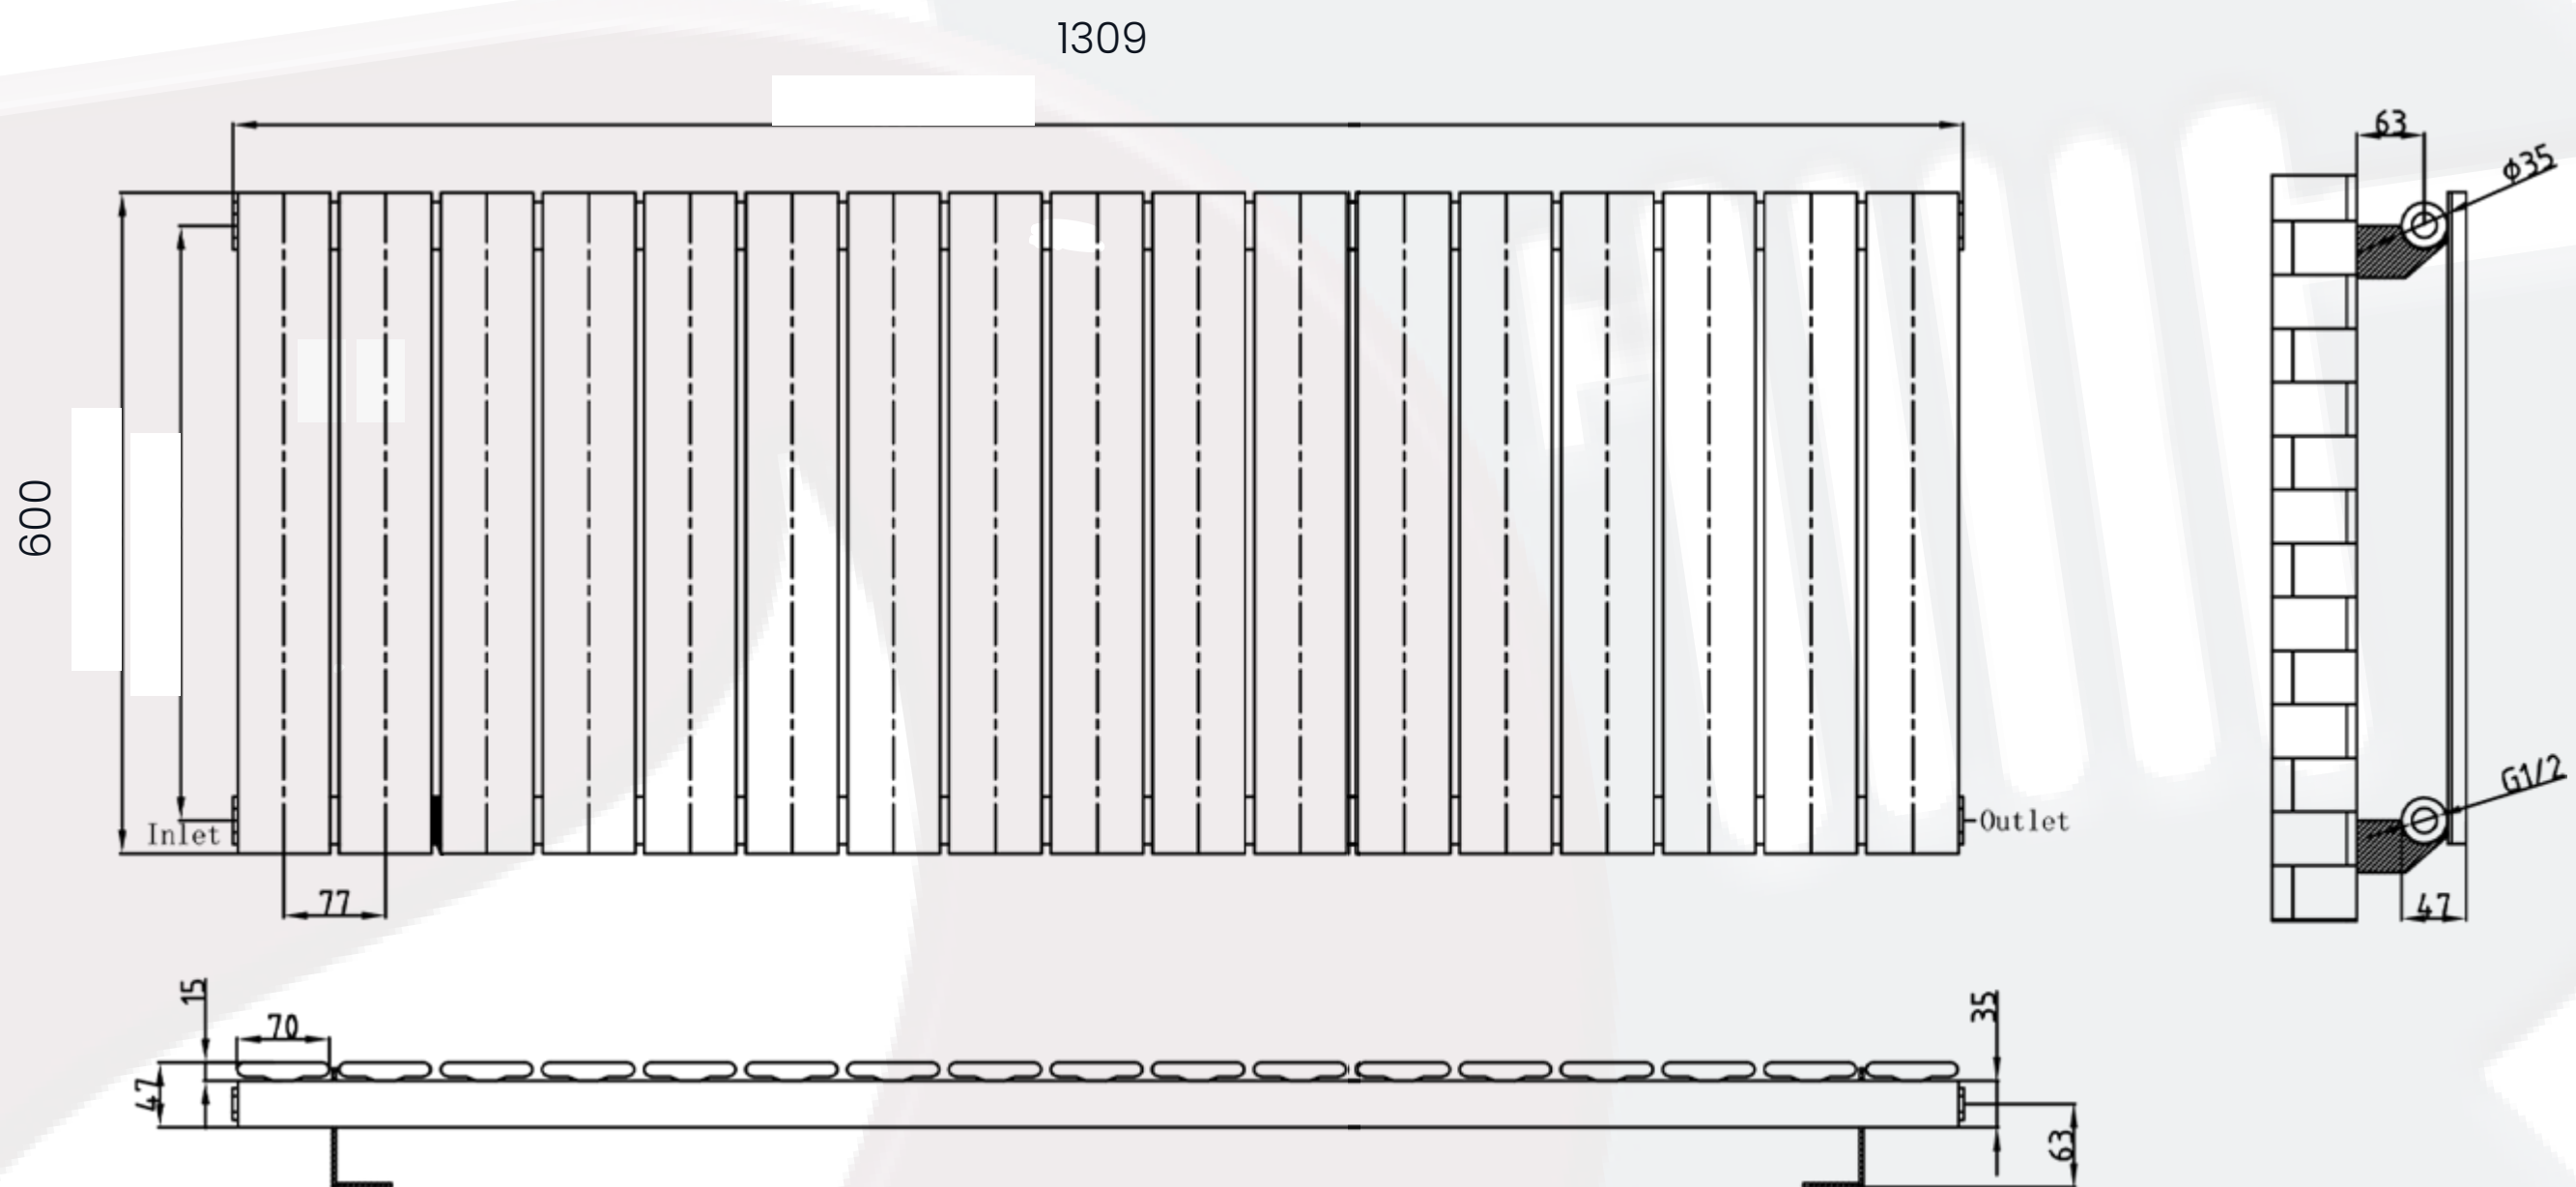

Whitby Data Sheet

600 x 1309mm Single Anthracite Designer Radiator

Height: 600mm
No. Of Tubes: 17
Colour: Anthracite
BTU: @ Delta T50: 3383mm @ **Delta T60:** 4290mm

Width: 1309mm
Water Content: 1309mm
Watts: 991

All Direct Radiators are BOE and pipe centres are the radiator width plus 74mm.

Please note due to manufacturing tolerances pipe centres may vary by +/- 10mm, we recommend that pipe work is not altered until your radiator is on site.