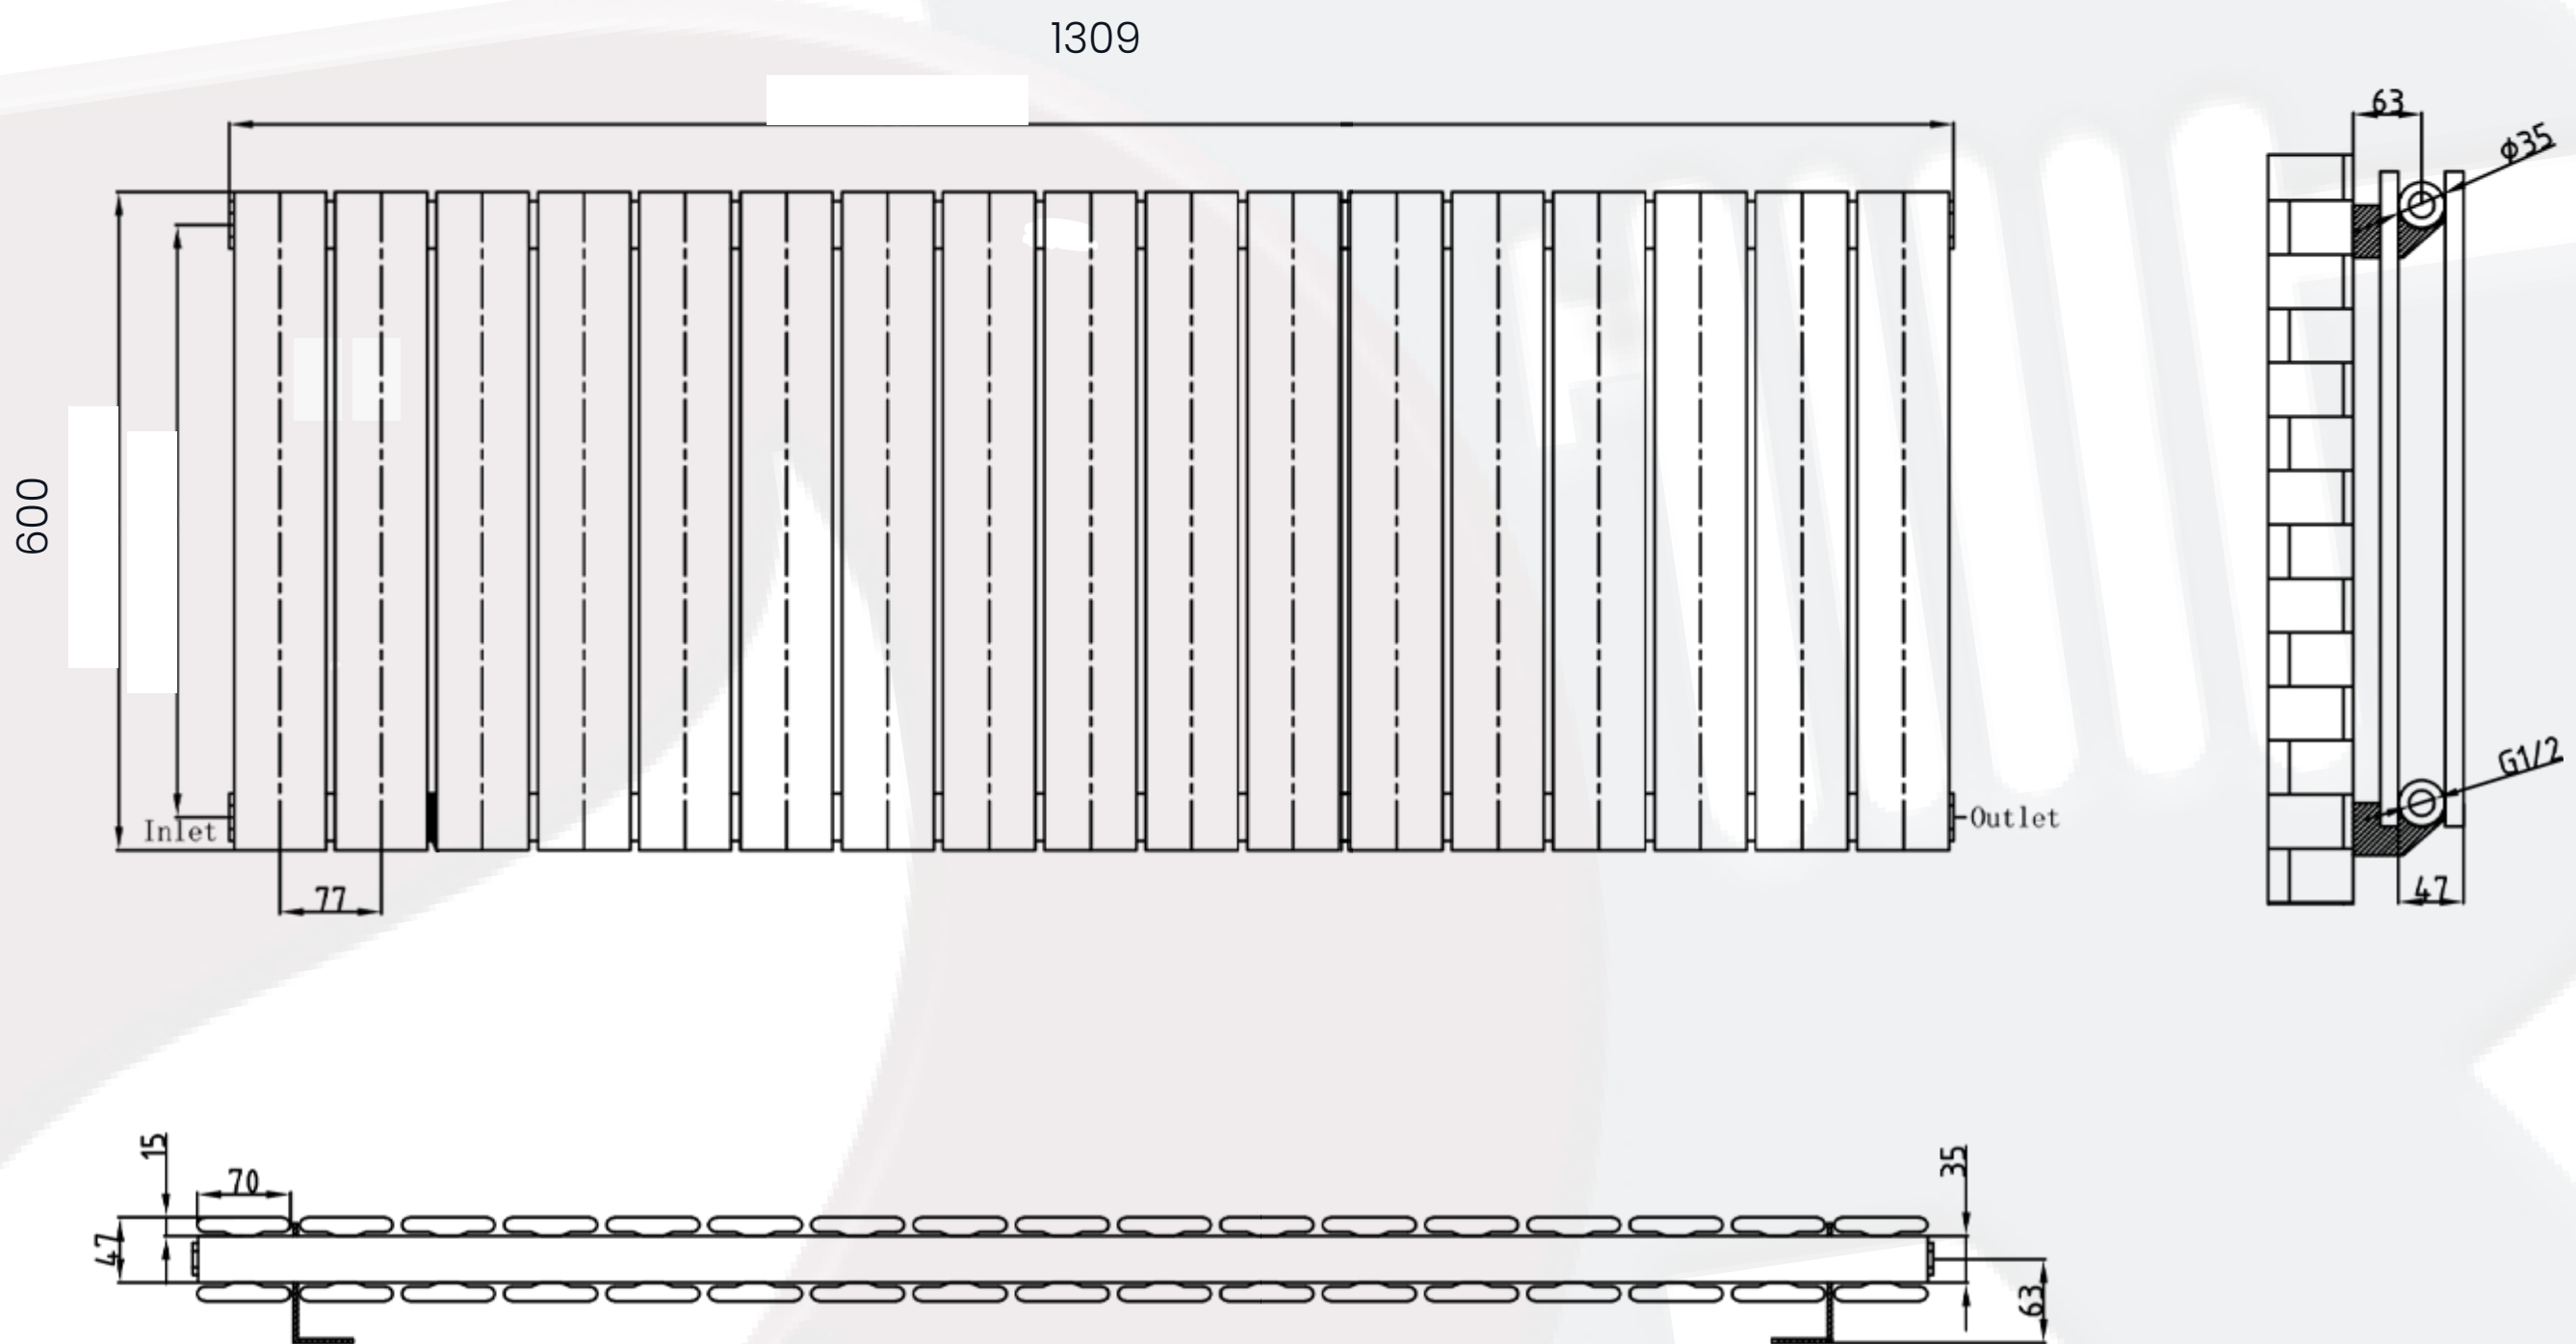

# Whitby Data Sheet

600 x 1309mm Double White Designer Radiator

**Height:** 600mm  
**No. Of Tubes:** 17  
**Colour:** White  
**BTU: @ Delta T50:** 6369mm

**Width:** 1309mm  
**Water Content:** 1309mm  
**Watts:** 1867  
**@ Delta T60:** 8076mm

All Direct Radiators are BOE and pipe centres are the radiator width plus 74mm.

Please note due to manufacturing tolerances pipe centres may vary by +/- 10mm, we recommend that pipe work is not altered until your radiator is on site.