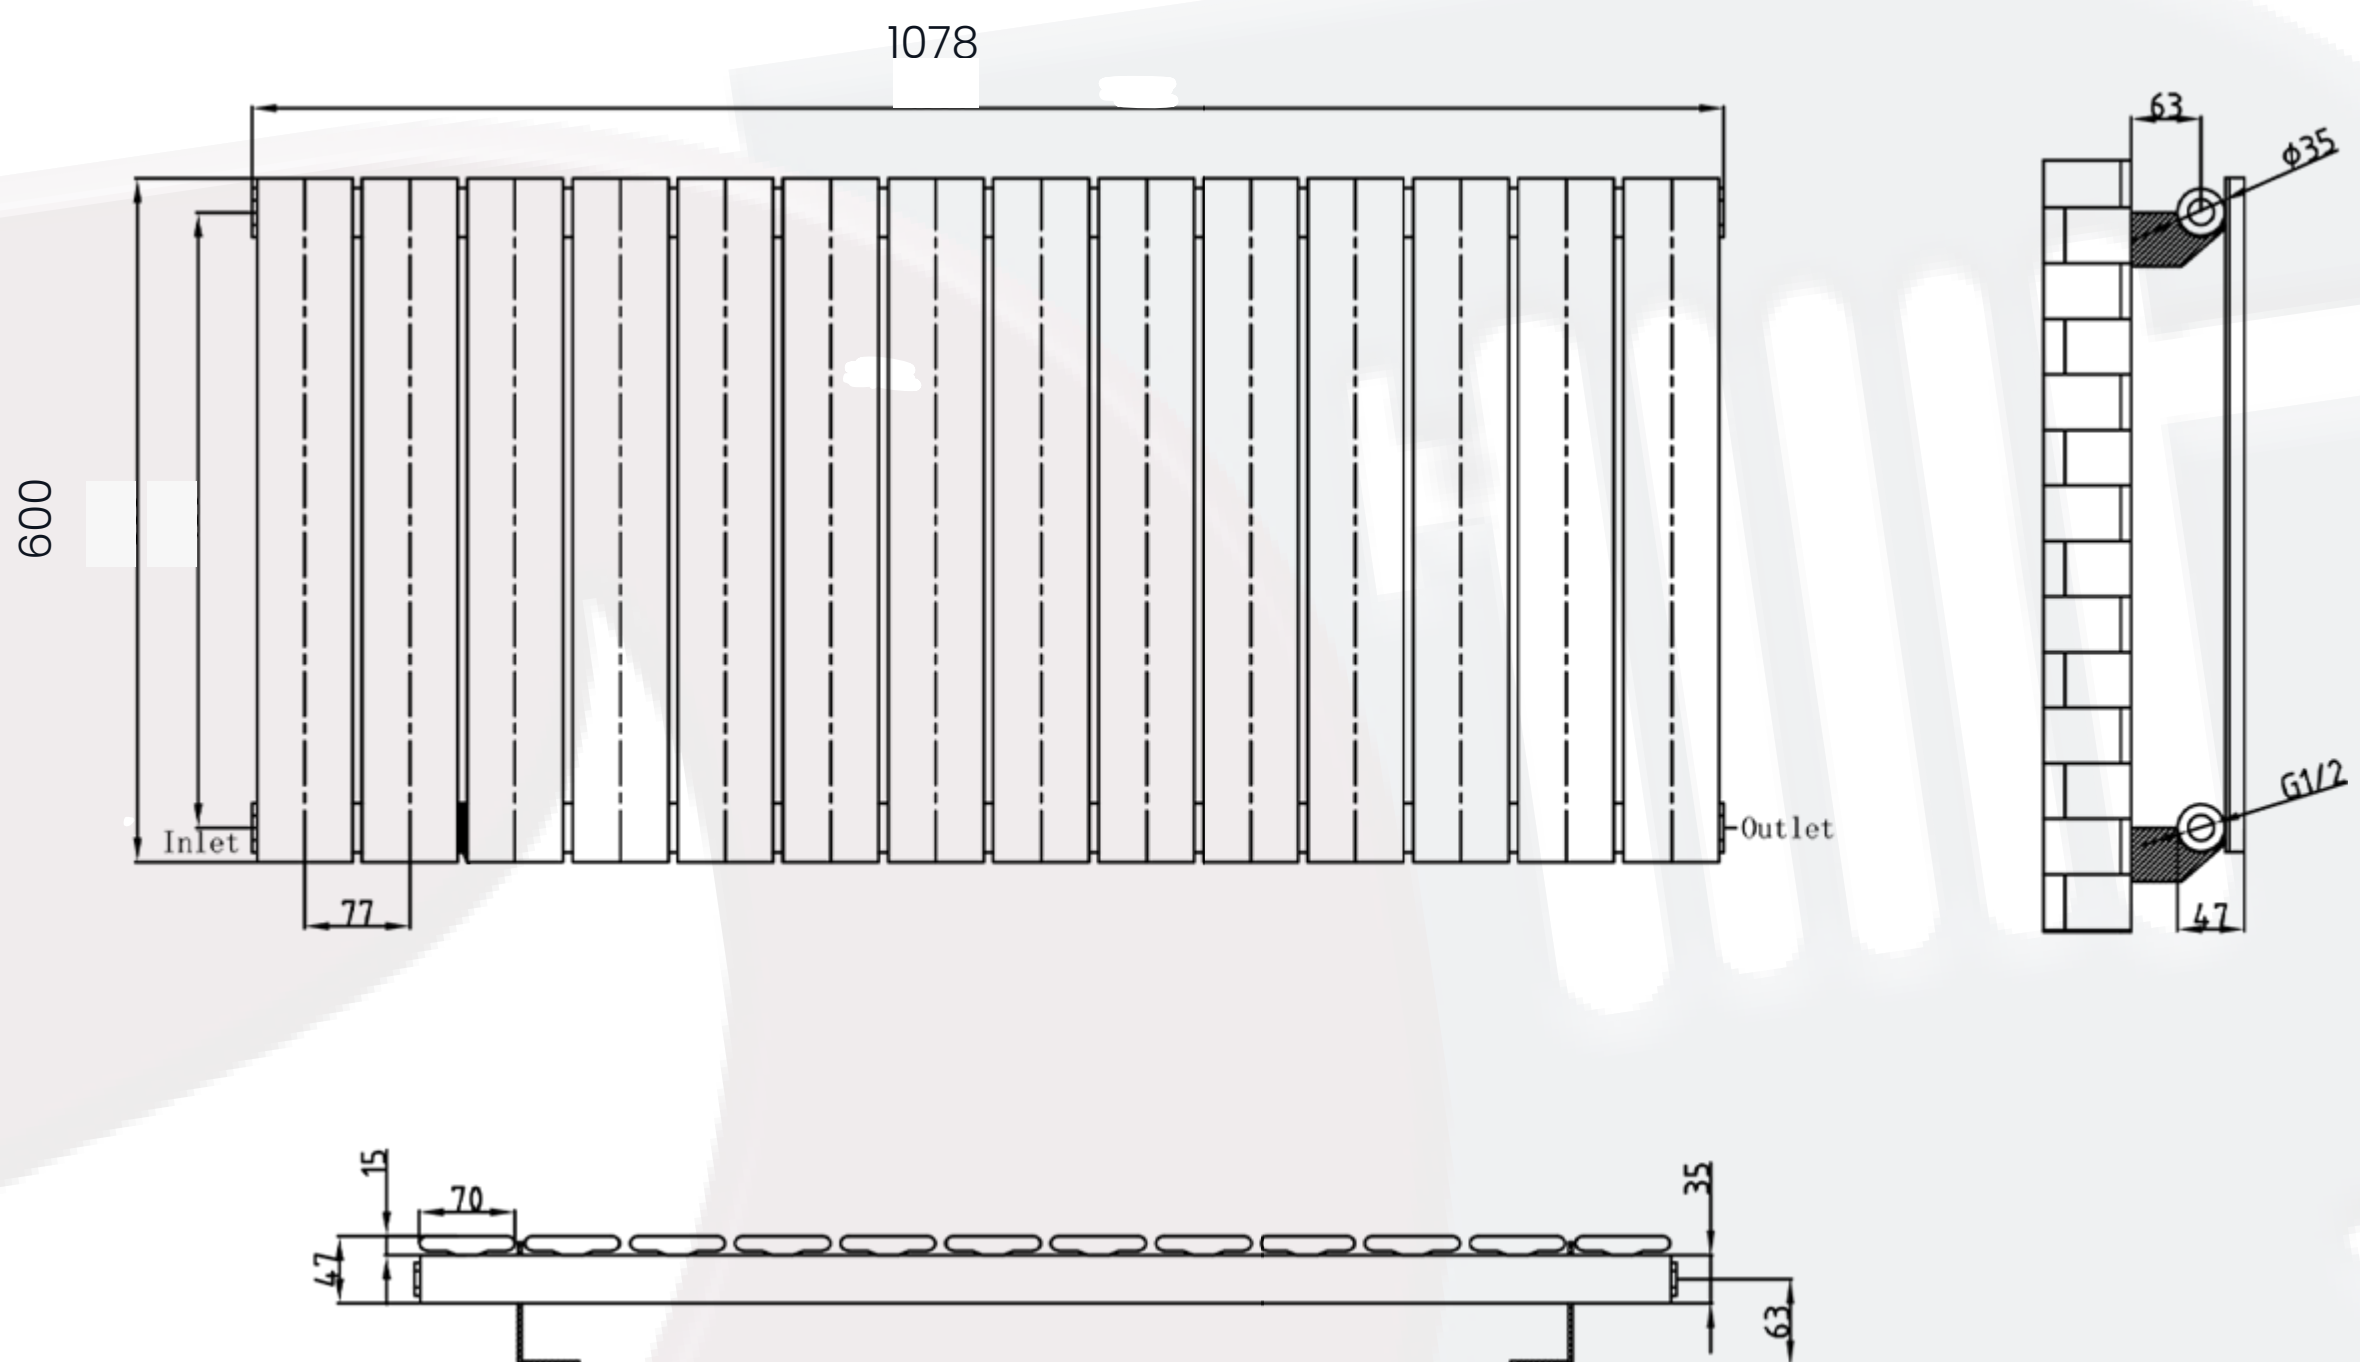

Whitby Data Sheet

600 x 1078mm Single White Designer Radiator

Height: 600mm
No. Of Tubes: 14
Colour: White
BTU: @ Delta T50: 2785mm @ **Delta T60:** 3531mm

Width: 1078mm
Water Content: 1078mm
Watts: 816

All Direct Radiators are BOE and pipe centres are the radiator width plus 74mm.

Please note due to manufacturing tolerances pipe centres may vary by +/- 10mm, we recommend that pipe work is not altered until your radiator is on site.

All Whitby Radiators: **Test Pressure:** 7 bar **Max Operating Pressure:** 6 Bar