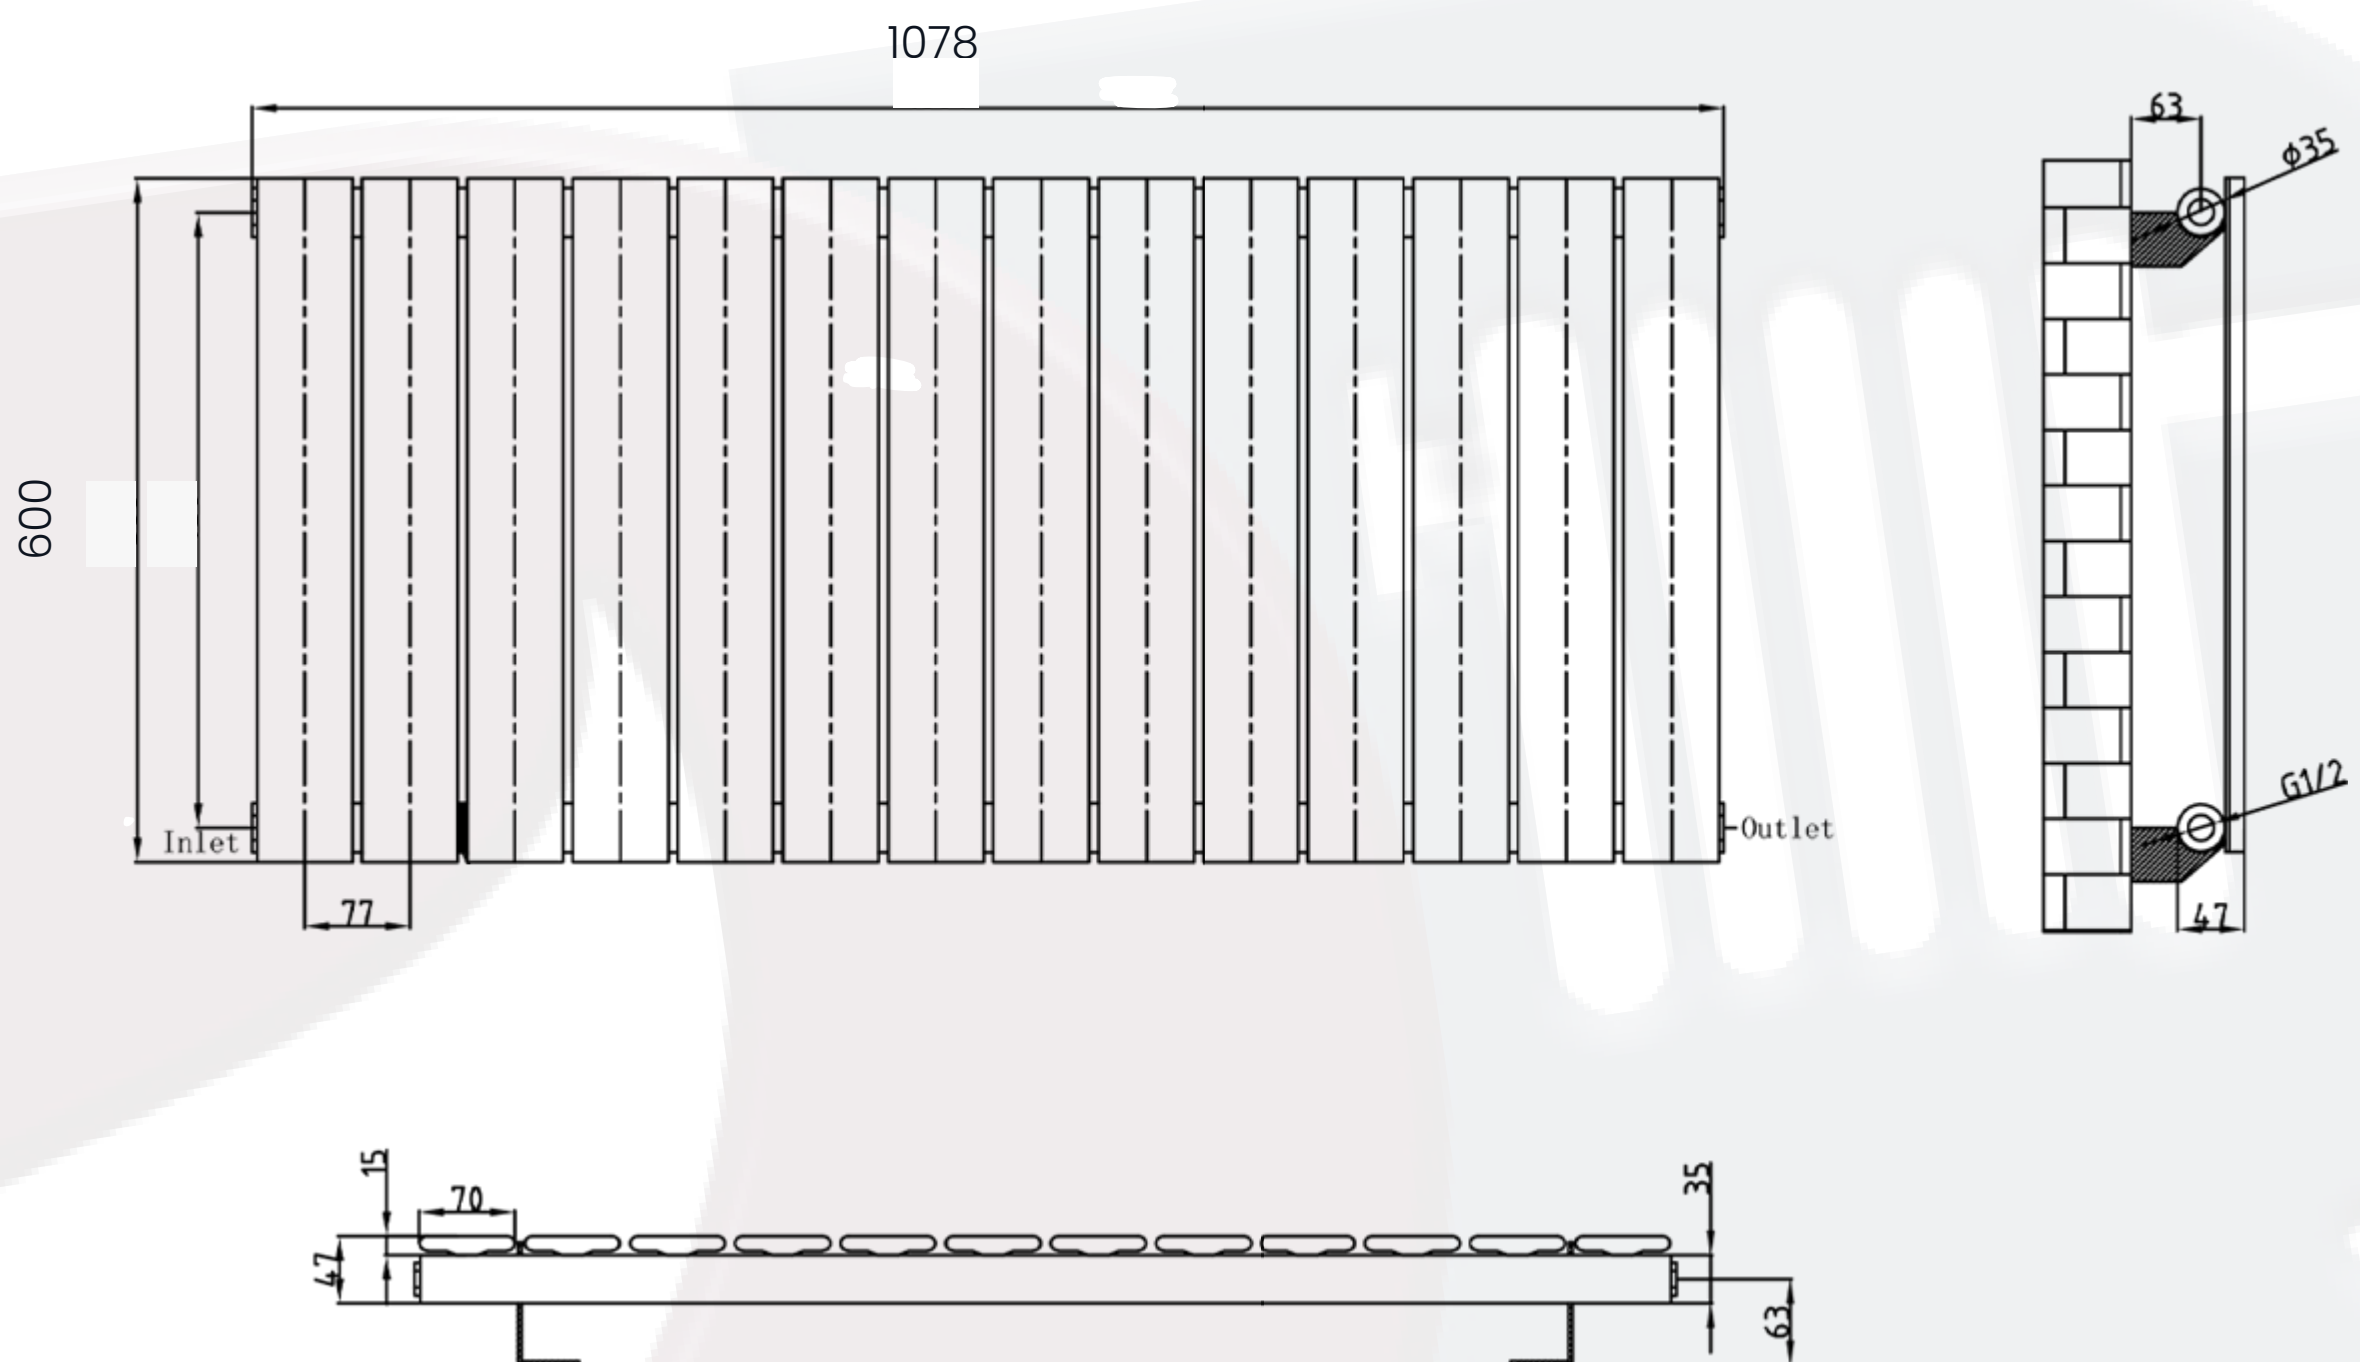

Whitby Data Sheet

600 x 1078mm Single Anthracite Designer Radiator

Height: 600mm
No. Of Tubes: 14
Colour: Anthracite
BTU: @ Delta T50: 2785mm @ **Delta T60:** 3531mm

Width: 1078mm
Water Content: 1078mm
Watts: 816

All Direct Radiators are BOE and pipe centres are the radiator width plus 74mm.

Please note due to manufacturing tolerances pipe centres may vary by +/- 10mm, we recommend that pipe work is not altered until your radiator is on site.