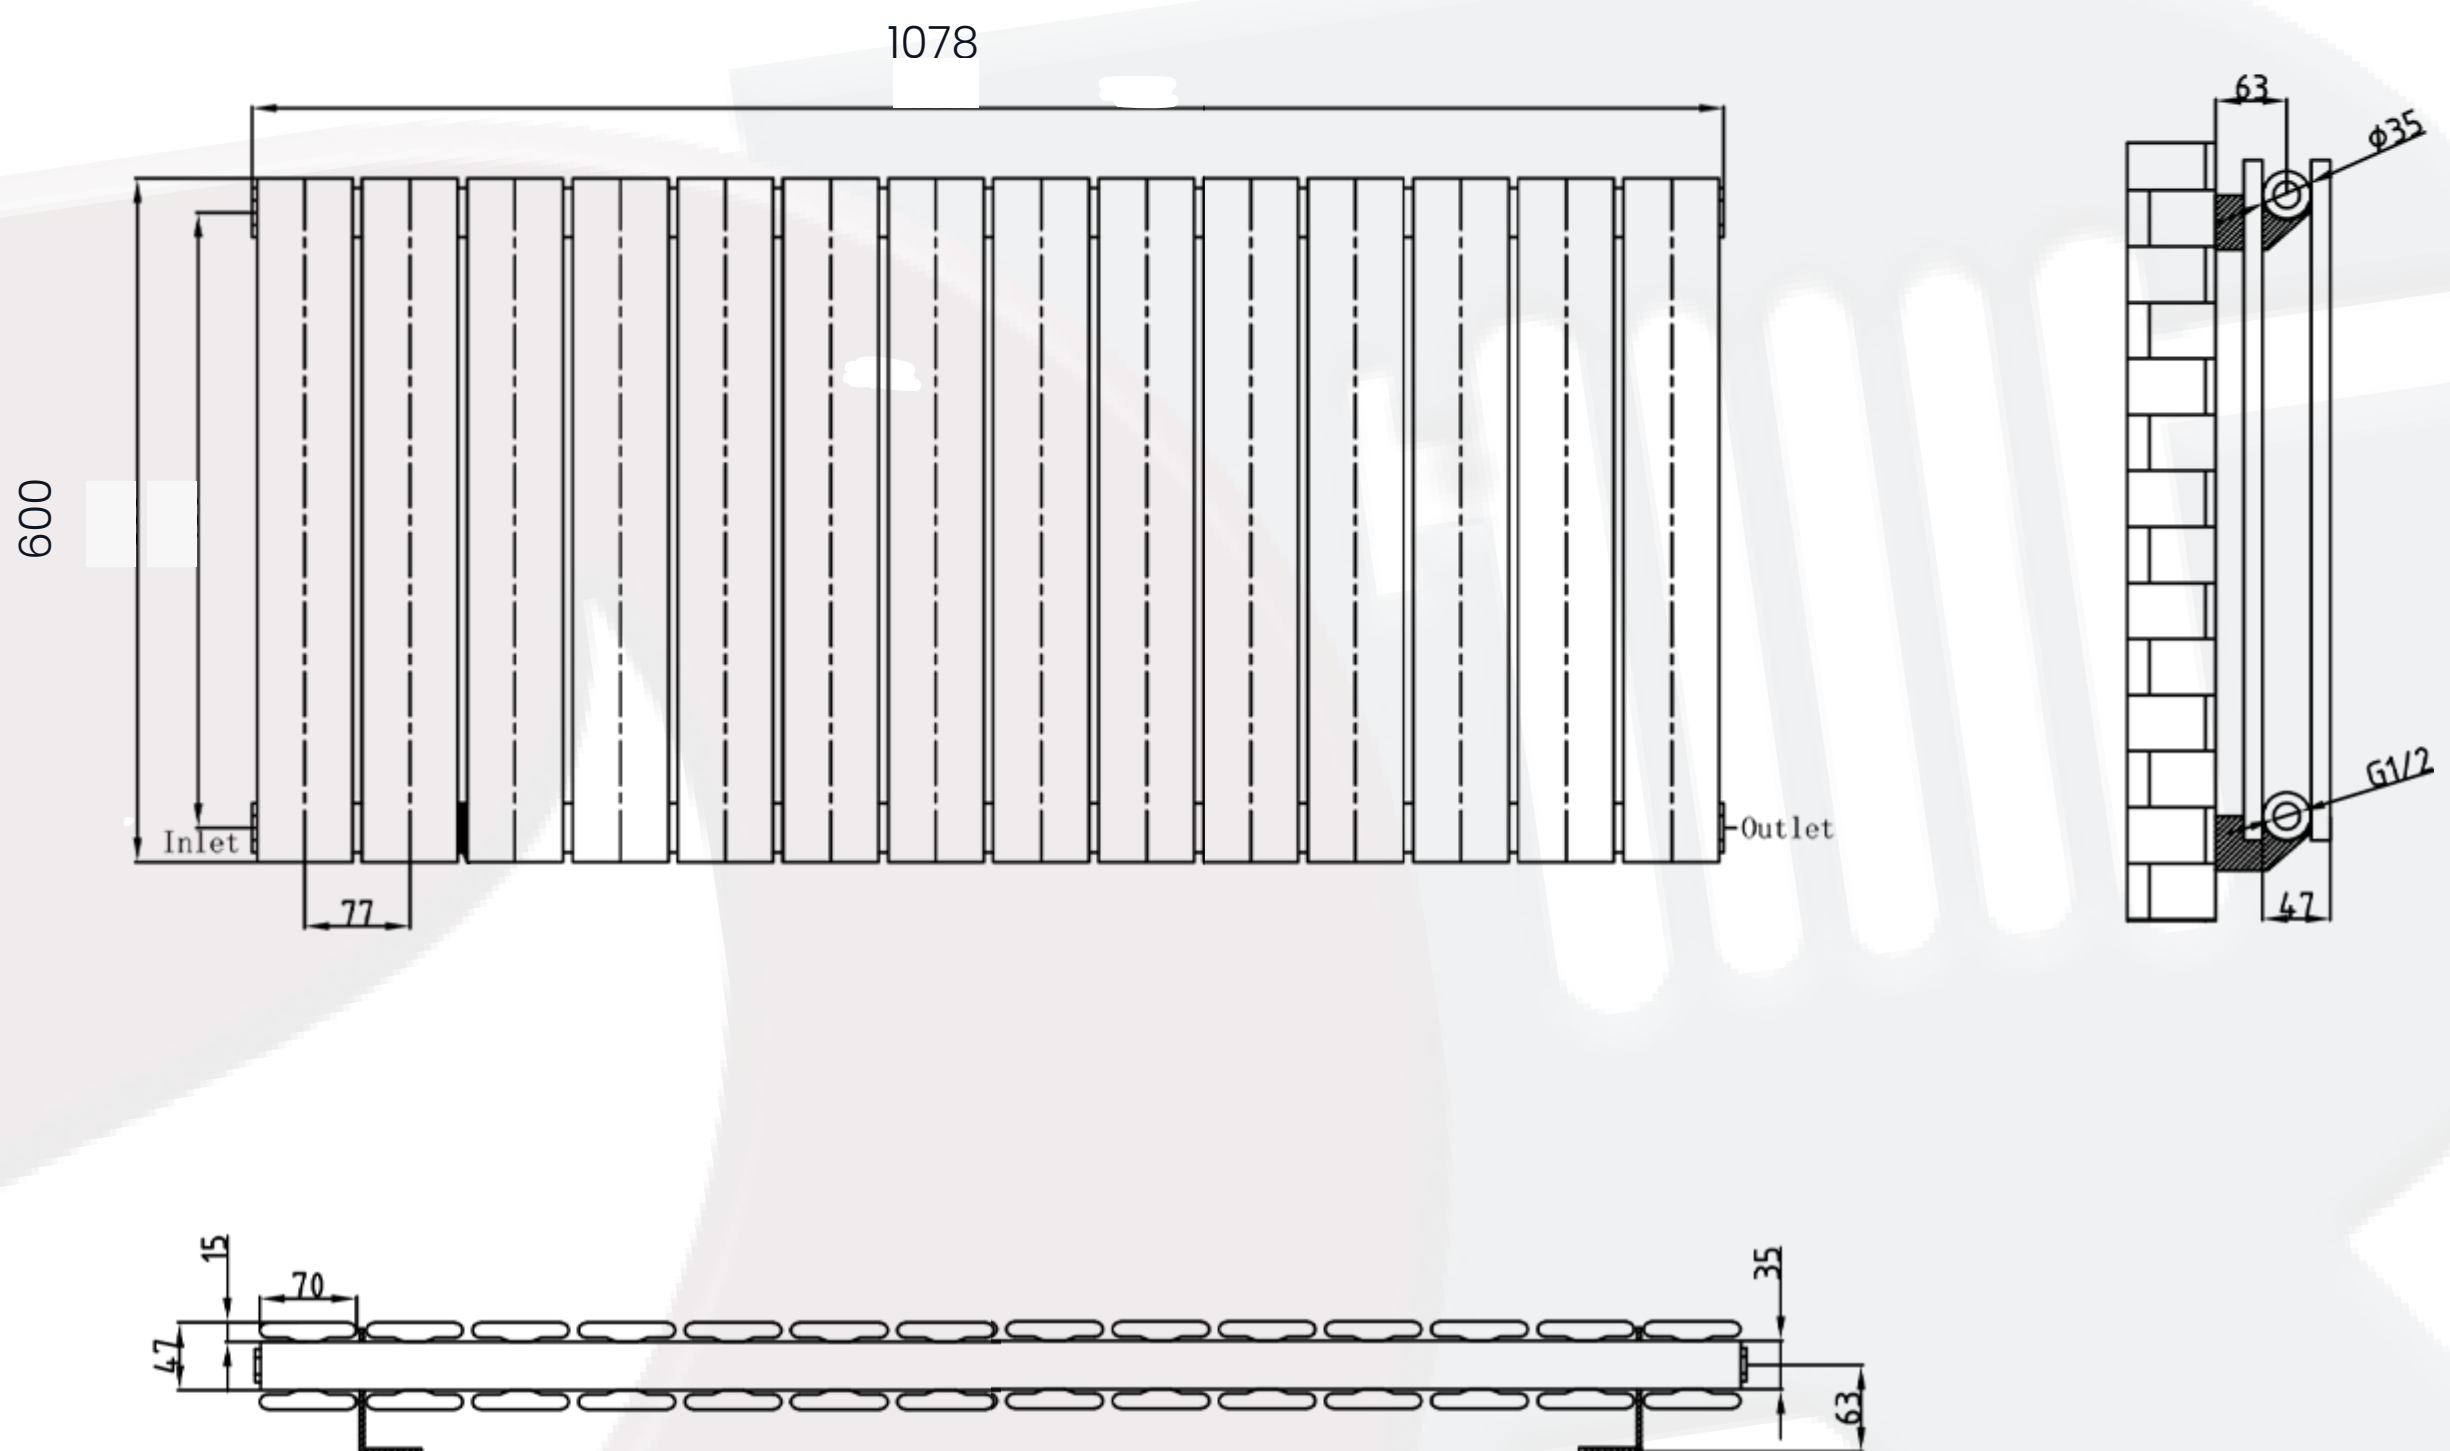

# Whitby Data Sheet

600 x 1078mm Double White Designer Radiator

**Height:** 600mm  
**No. Of Tubes:** 14  
**Colour:** White  
**BTU: @ Delta T50:** 5245mm @ **Delta T60:** 6651mm

**Width:** 1078mm  
**Water Content:** 1078mm  
**Watts:** 1537

All Direct Radiators are BOE and pipe centres are the radiator width plus 74mm.

Please note due to manufacturing tolerances pipe centres may vary by +/- 10mm, we recommend that pipe work is not altered until your radiator is on site.