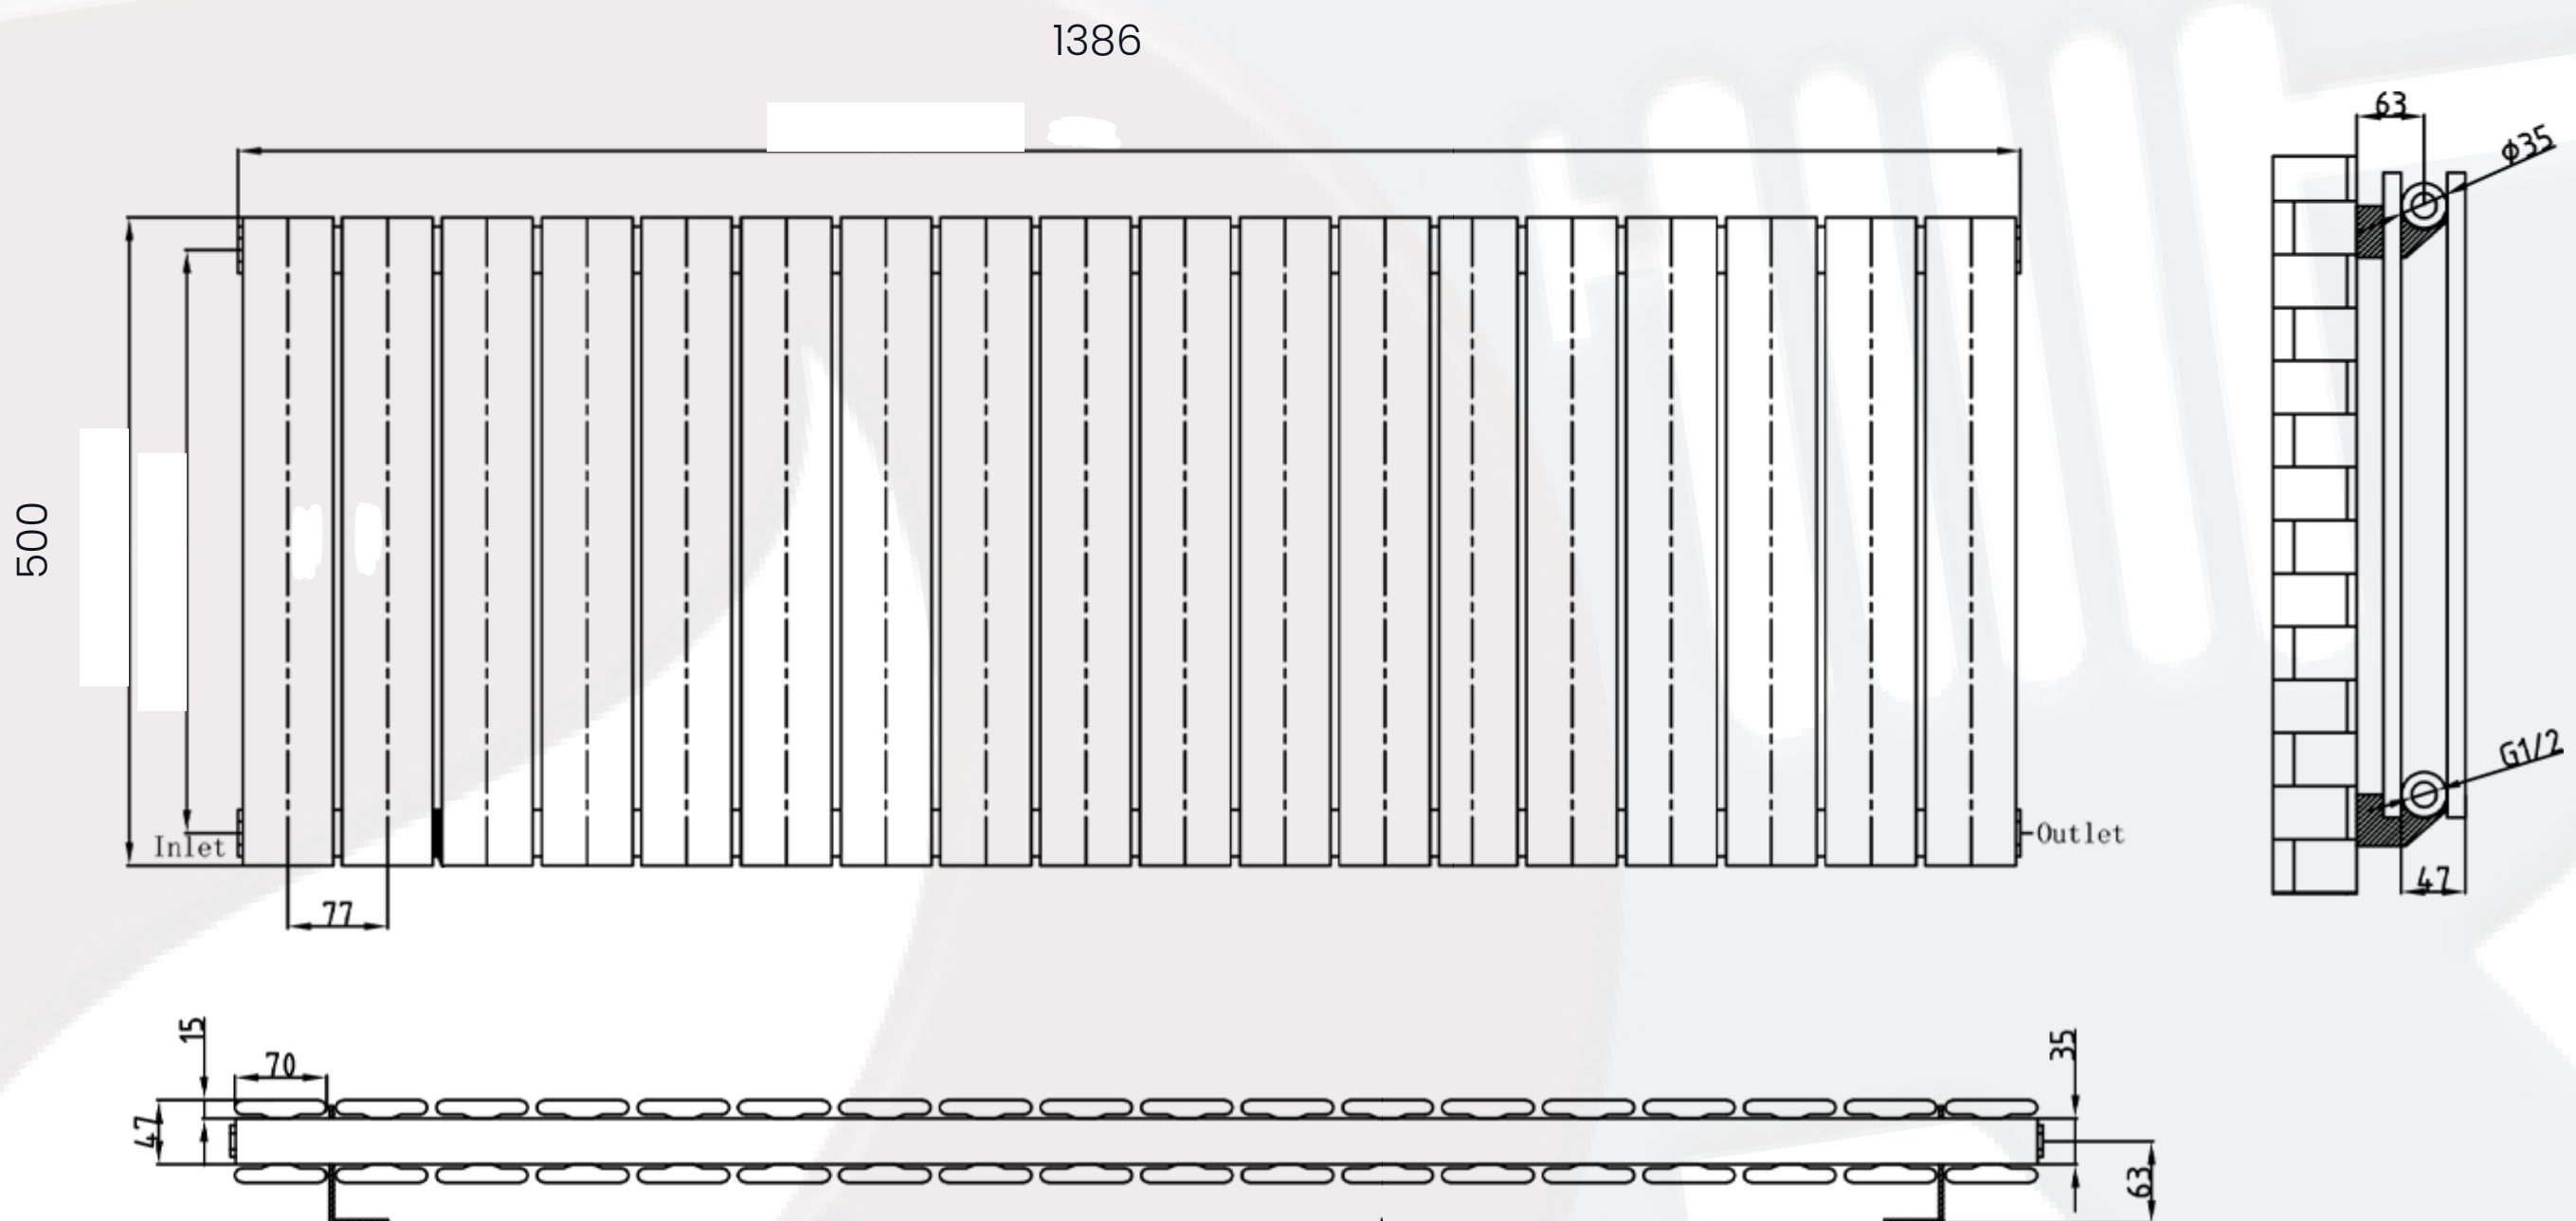

Whitby Data Sheet

500 x 1386mm Double White Designer Radiator

Height: 500mm
No. Of Tubes: 18
Colour: White
BTU: @ Delta T50: 5619mm @ **Delta T60:** 7125mm

Width: 1386mm
Water Content: 1386mm
Watts: 1467

All Direct Radiators are BOE and pipe centres are the radiator width plus 74mm.

Please note due to manufacturing tolerances pipe centres may vary by +/- 10mm, we recommend that pipe work is not altered until your radiator is on site.