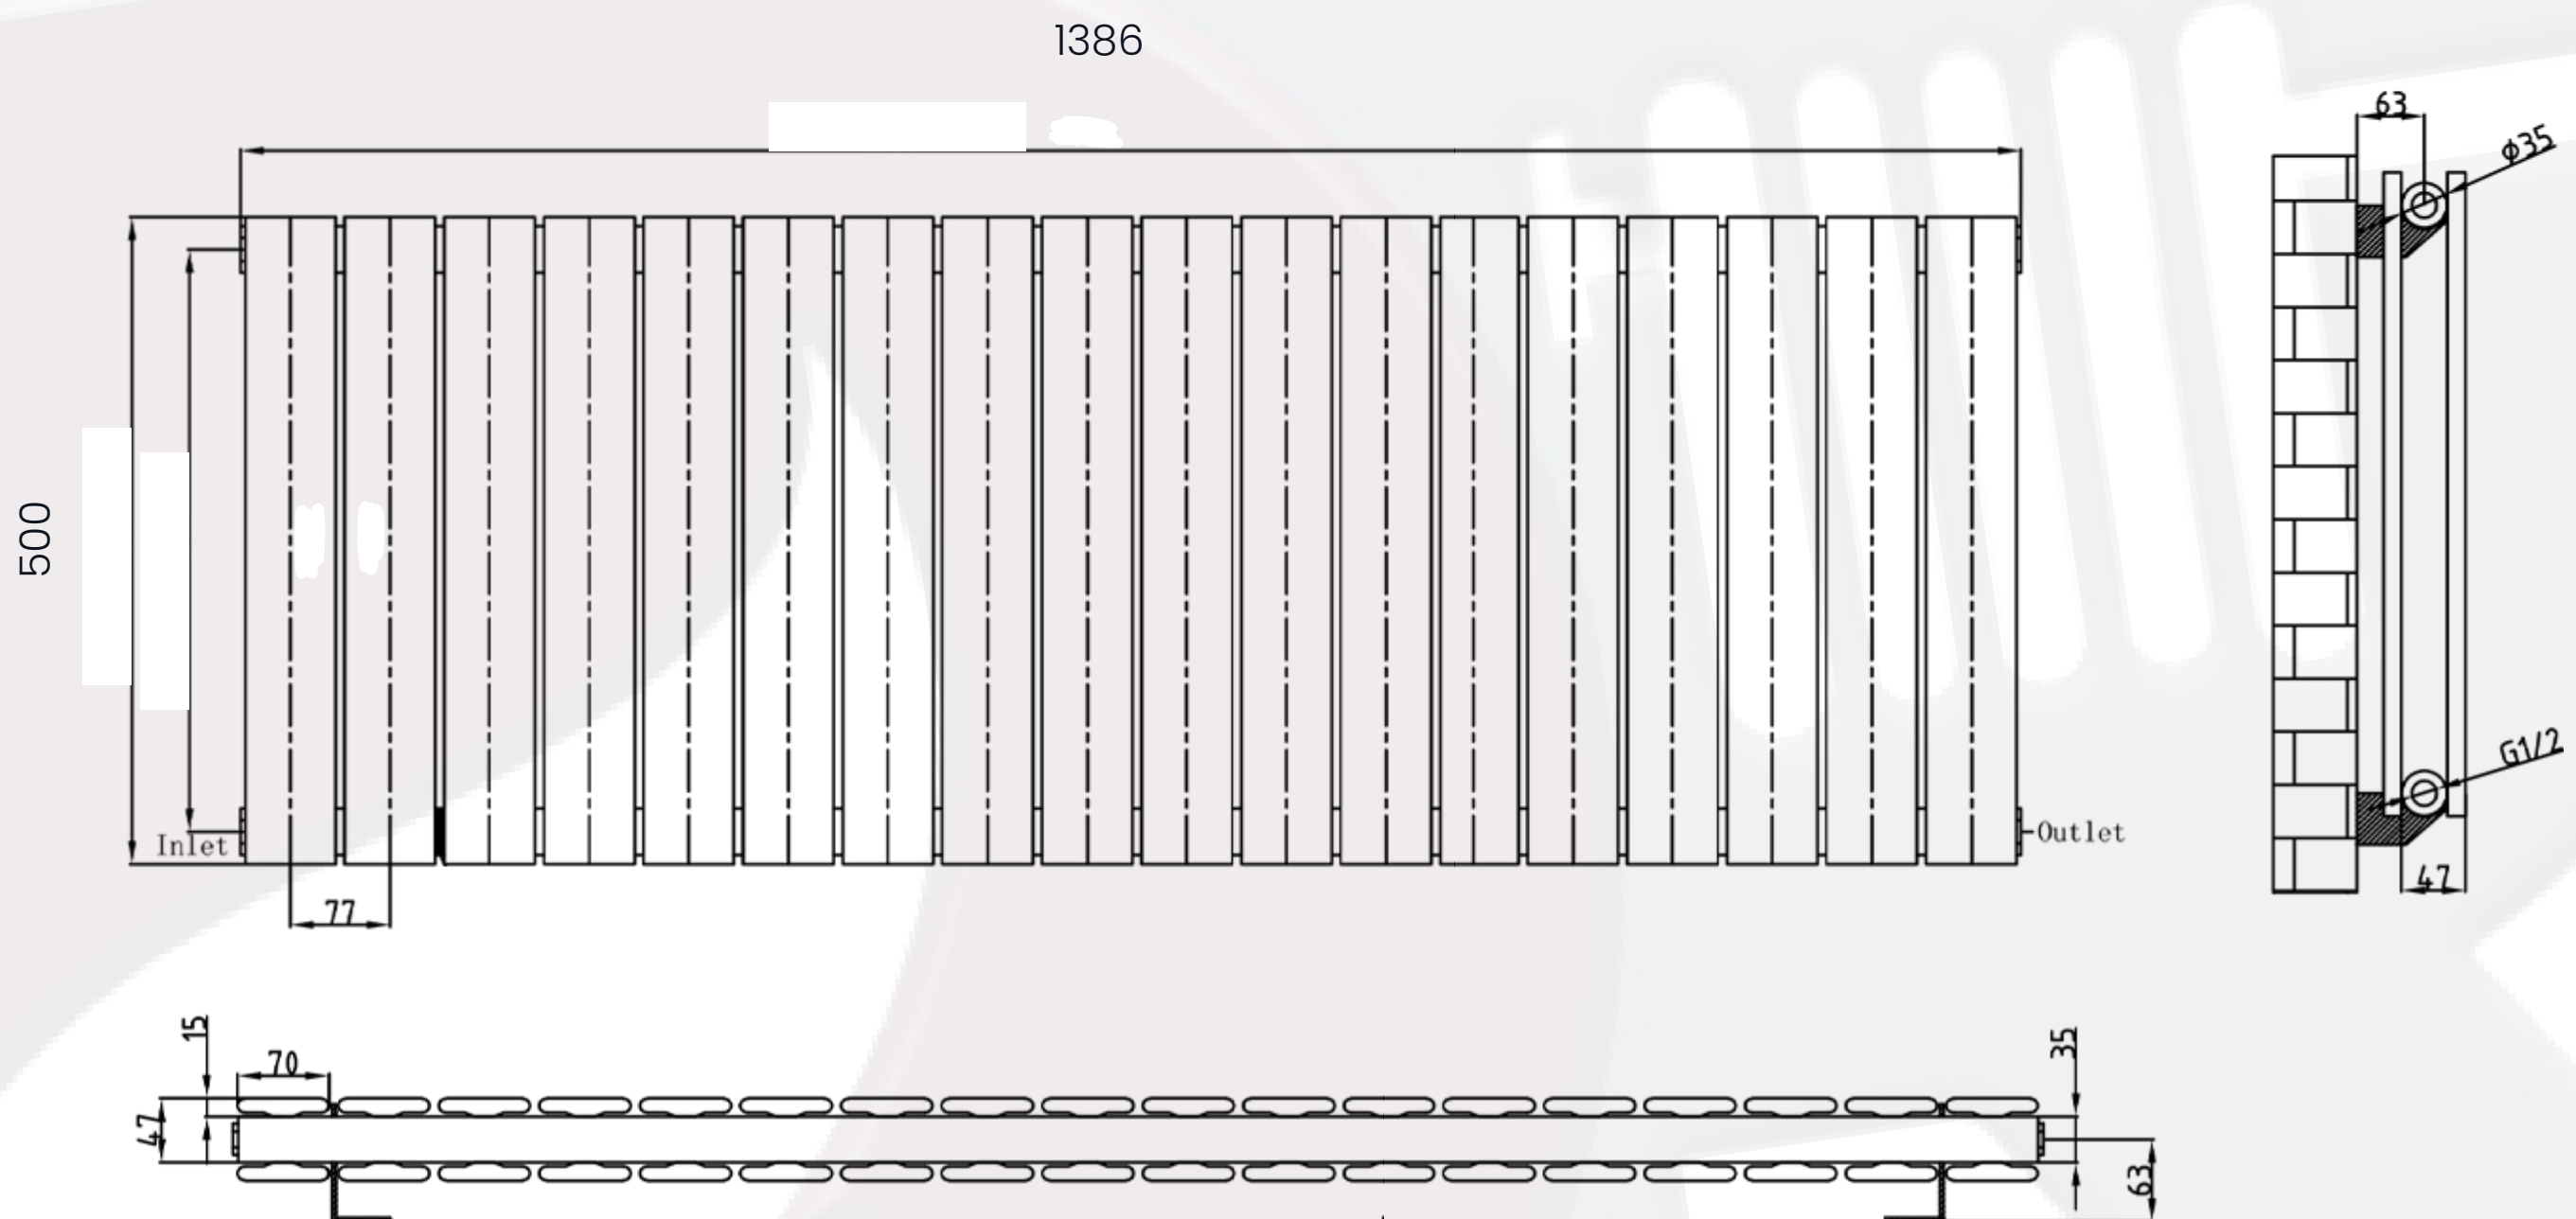

Whitby Data Sheet

500 x 1386mm Double Anthracite Designer Radiator

Height: 500mm
No. Of Tubes: 18
Colour: Anthracite
BTU: @ Delta T50: 5619mm @ **Delta T60:** 7125mm

Width: 1386mm
Water Content: 1386mm
Watts: 1467

All Direct Radiators are BOE and pipe centres are the radiator width plus 74mm.

Please note due to manufacturing tolerances pipe centres may vary by +/- 10mm, we recommend that pipe work is not altered until your radiator is on site.