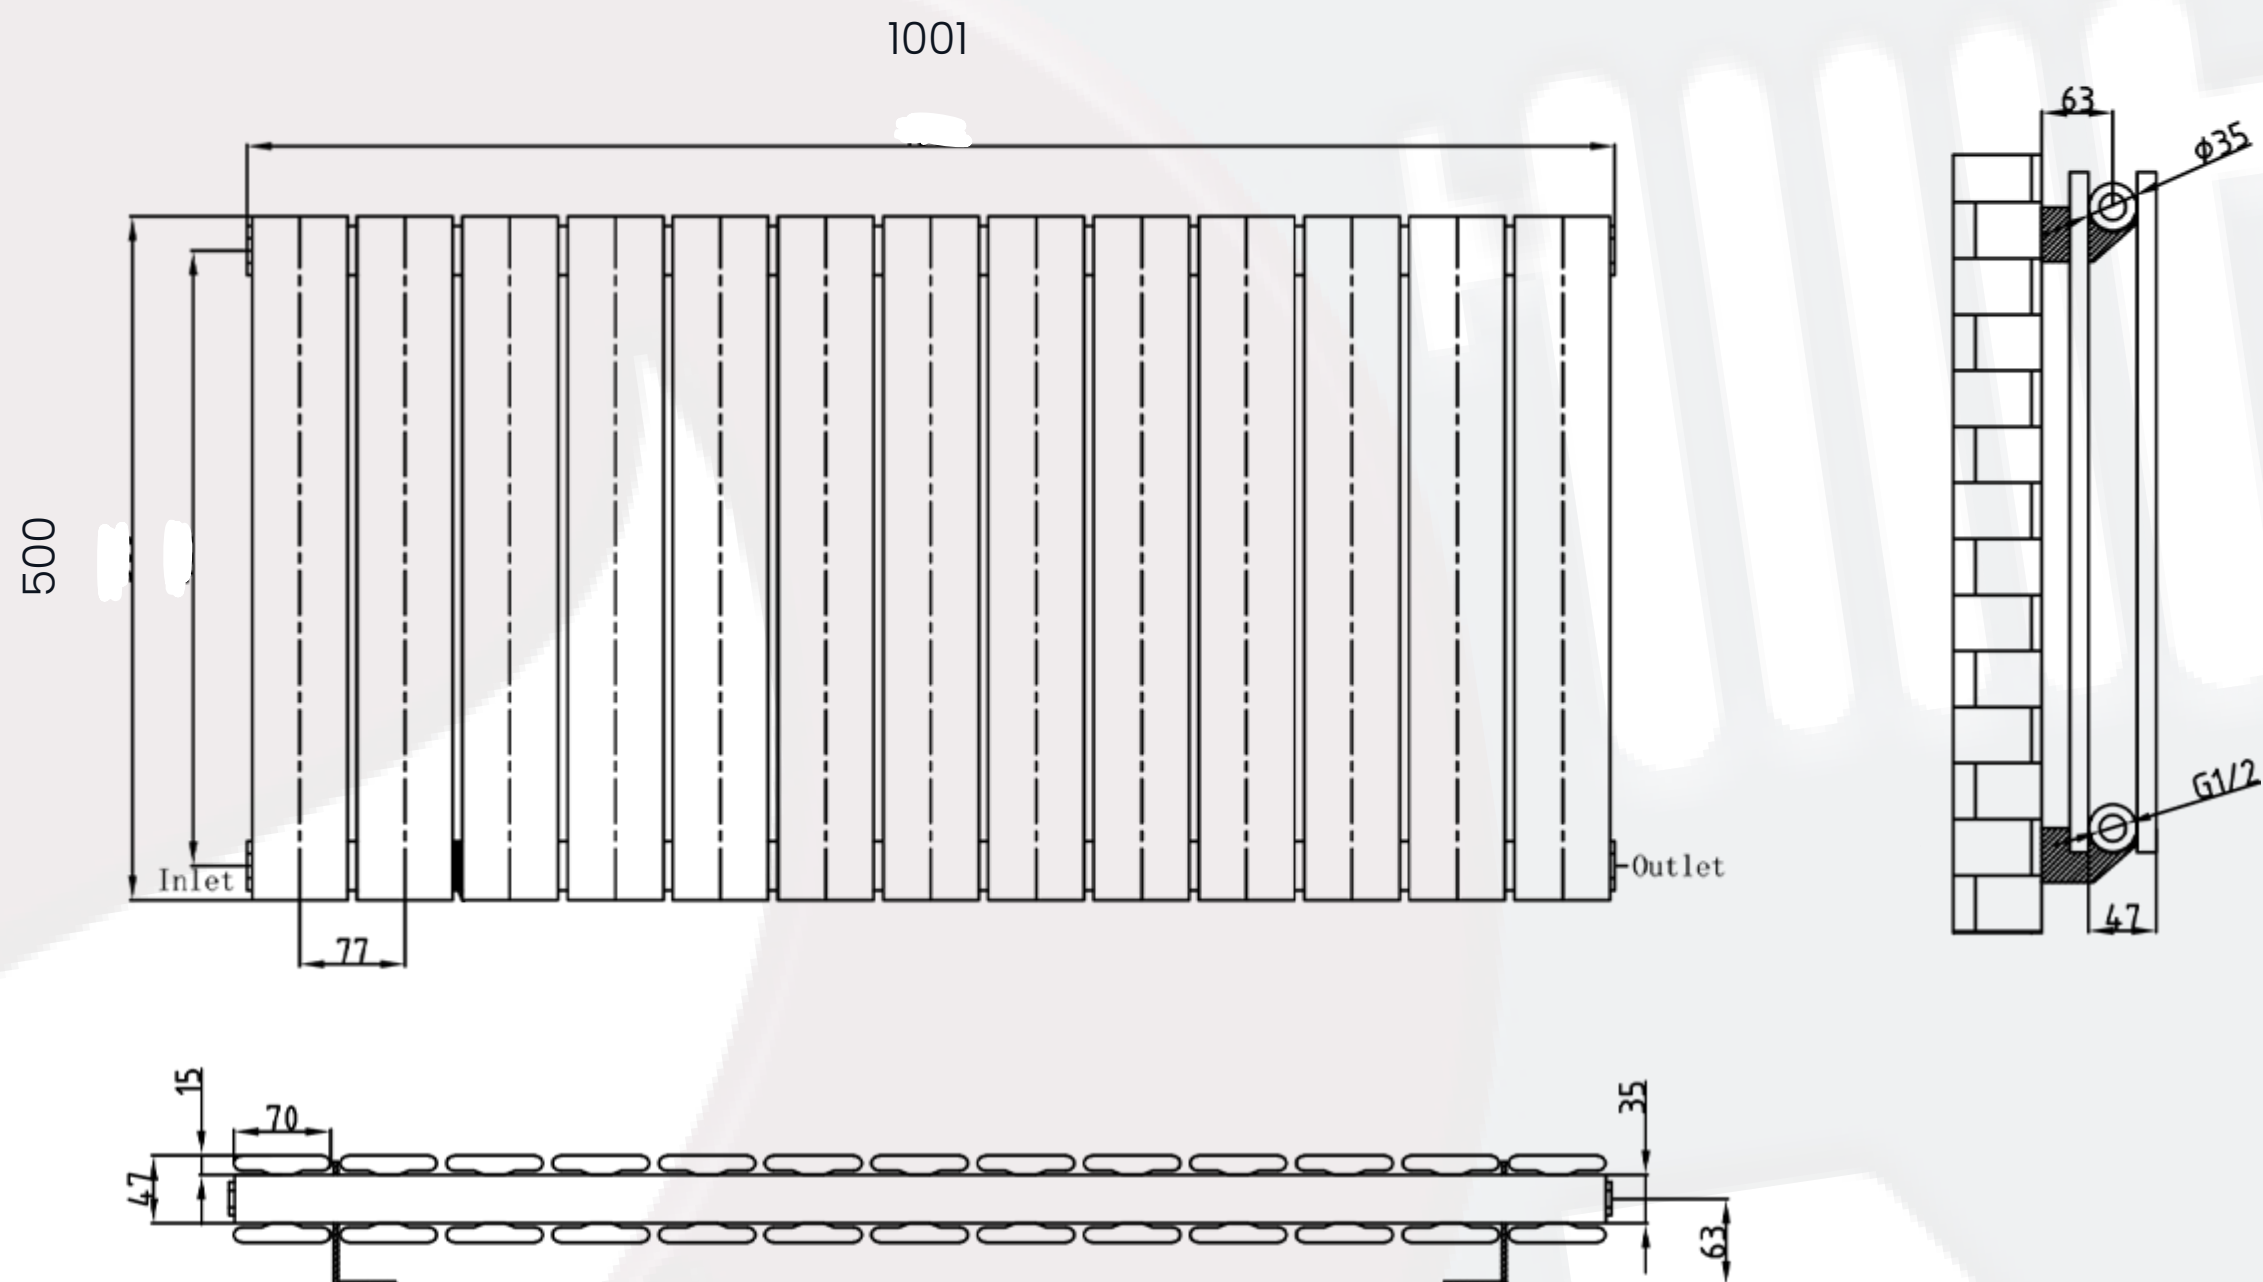

## 500 x 1001mm Double White Designer Radiator

**Height:** 500mm  
**No. Of Tubes:** 13  
**Colour:** White  
**BTU: @ Delta T50:** 4058mm

**Width:** 1001mm  
**Water Content:** 100lmm  
**Watts:** 1189  
**BTU: @ Delta T60:** 5146mm

All Direct Radiators are BOE and pipe centres are the radiator width plus 74mm.

Please note due to manufacturing tolerances pipe centres may vary by +/- 10mm, we recommend that pipe work is not altered until your radiator is on site.