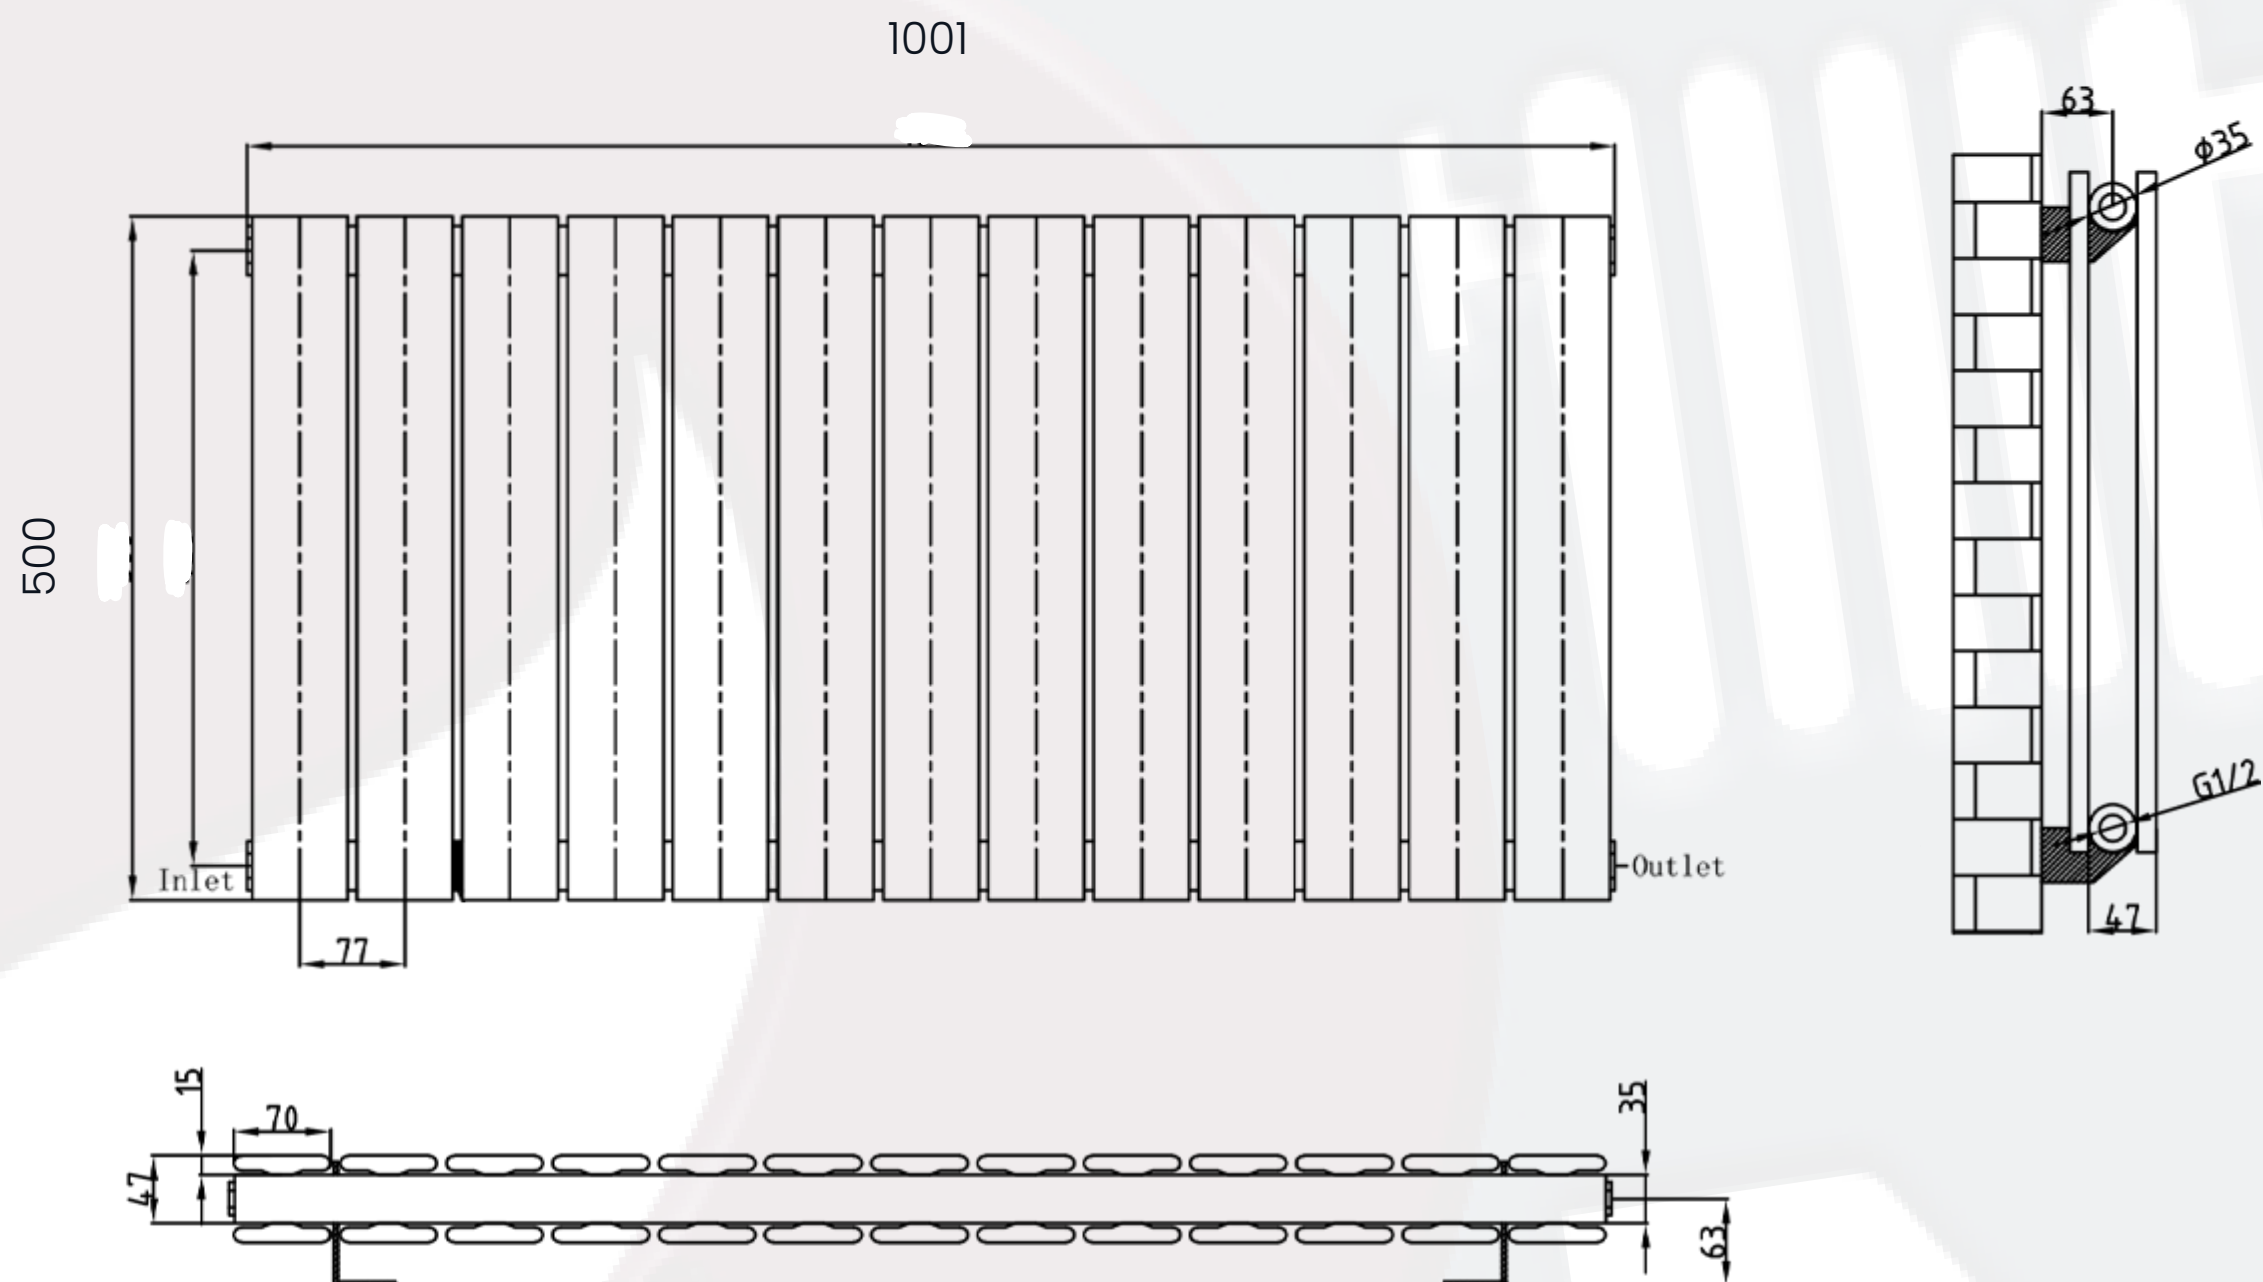

## 500 x 1001mm Double Anthracite Designer Radiator

**Height:** 500mm  
**No. Of Tubes:** 13  
**Colour:** Anthracite  
**BTU: @ Delta T50:** 4058mm @ **Delta T60:** 5146mm

**Width:** 1001mm  
**Water Content:** 100lmm  
**Watts:** 1189

All Direct Radiators are BOE and pipe centres are the radiator width plus 74mm.

Please note due to manufacturing tolerances pipe centres may vary by +/- 10mm, we recommend that pipe work is not altered until your radiator is on site.