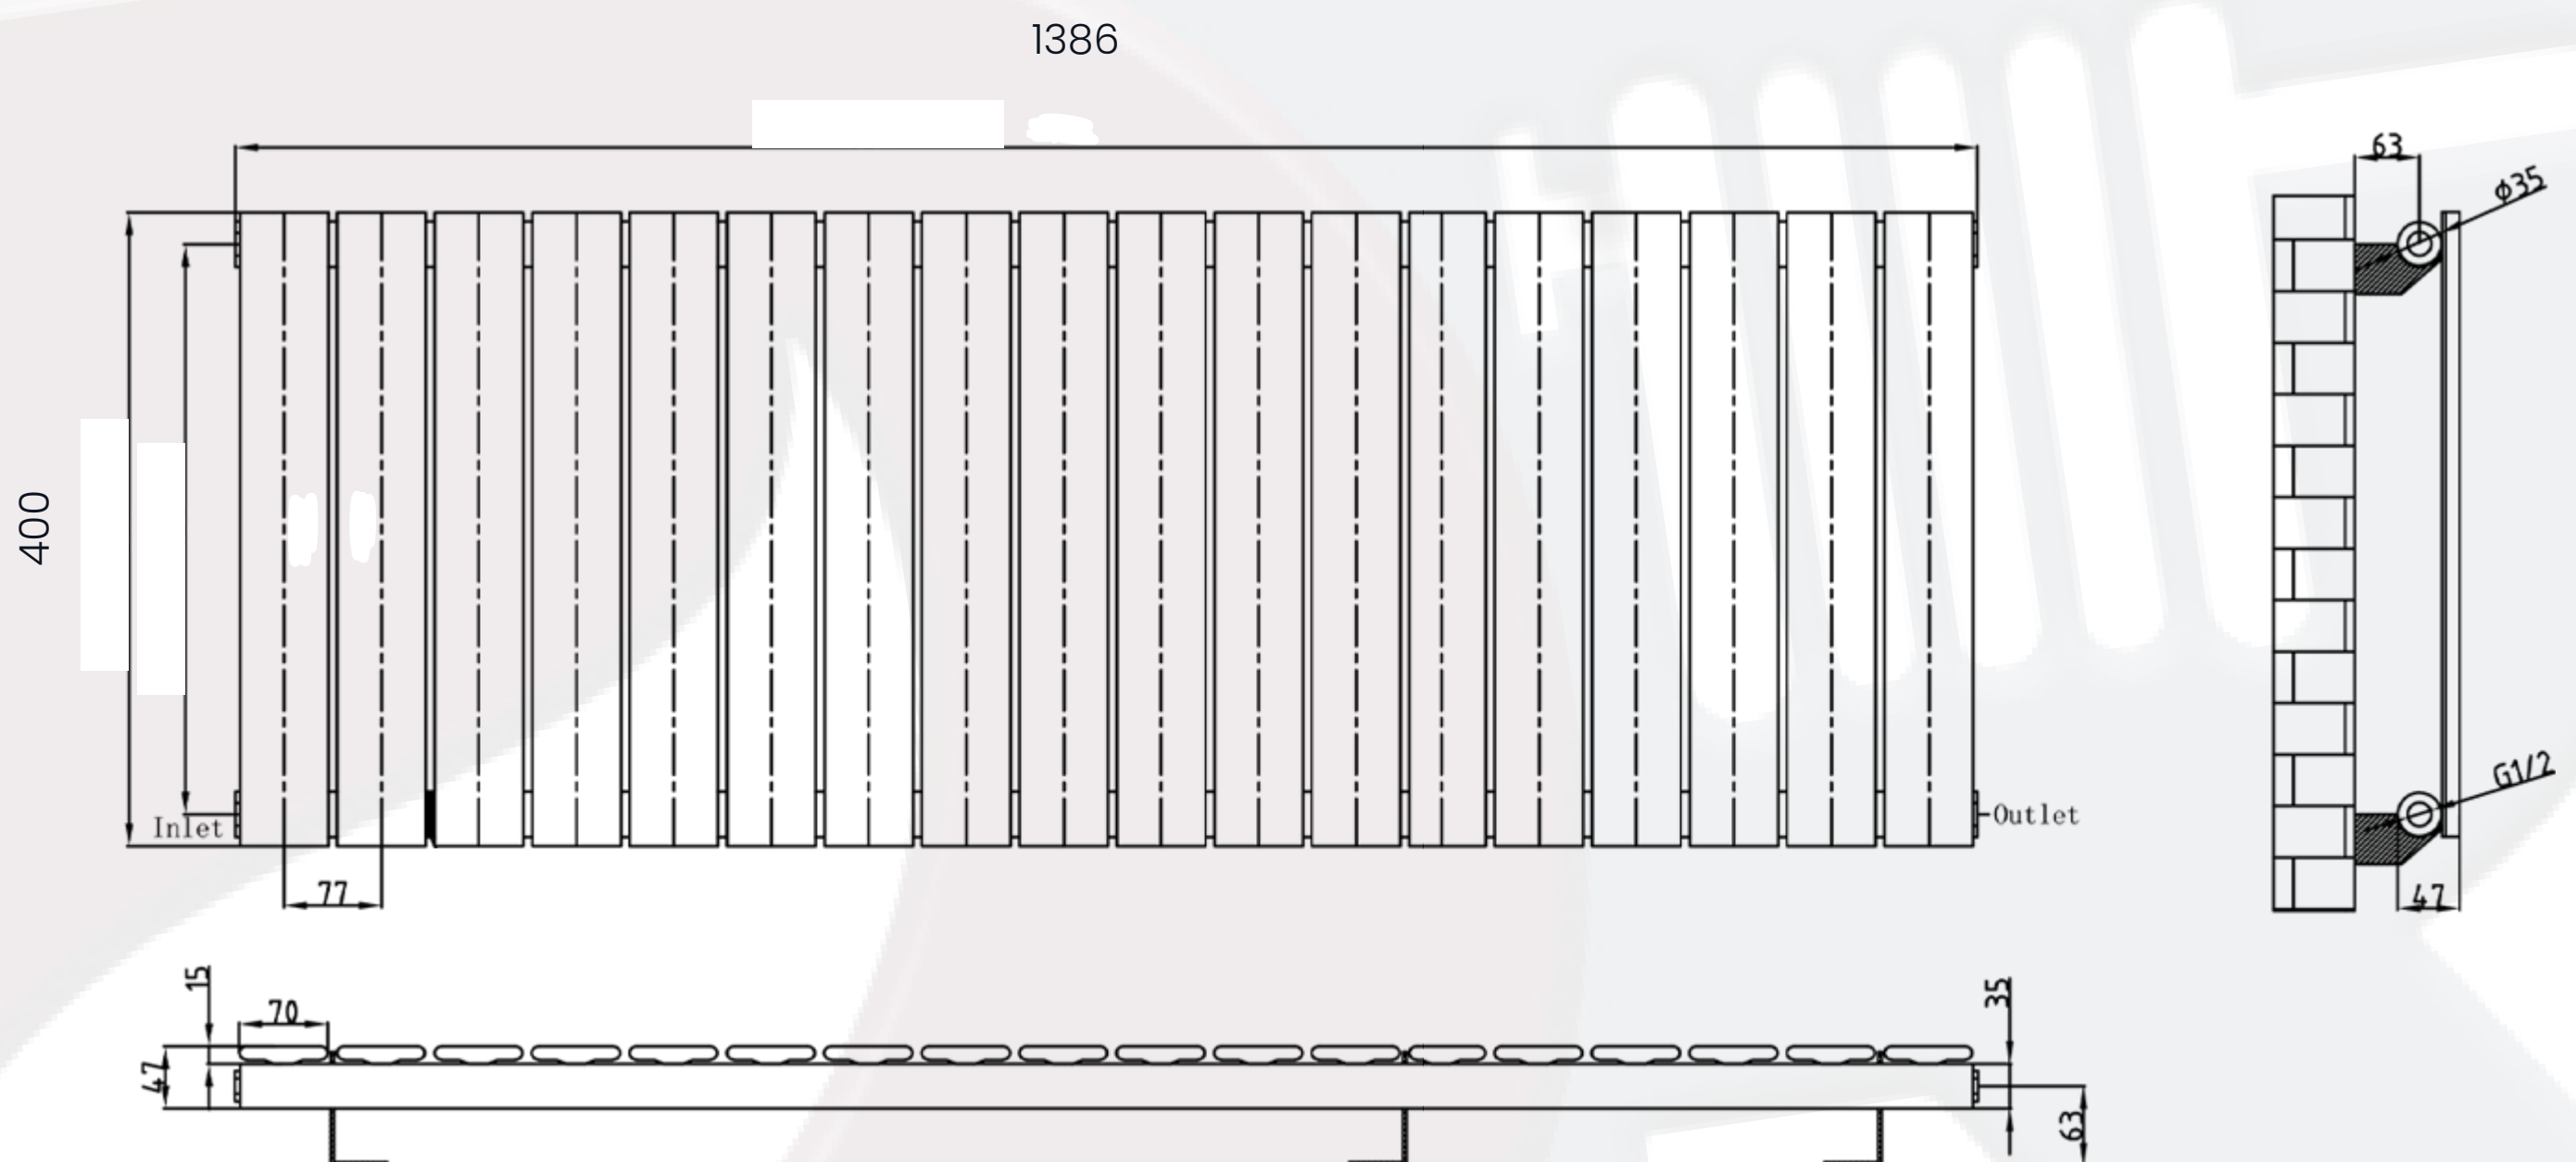

# Whitby Data Sheet

400 x 1386mm Single White Designer Radiator

**Height:** 400mm  
**No. Of Tubes:** 18  
**Colour:** White  
**BTU: @ Delta T50:** 2387mm @ **Delta T60:** 3027mm

**Width:** 1386mm  
**Water Content:** 1386mm  
**Watts:** 699

All Direct Radiators are BOE and pipe centres are the radiator width plus 74mm.

Please note due to manufacturing tolerances pipe centres may vary by +/- 10mm, we recommend that pipe work is not altered until your radiator is on site.