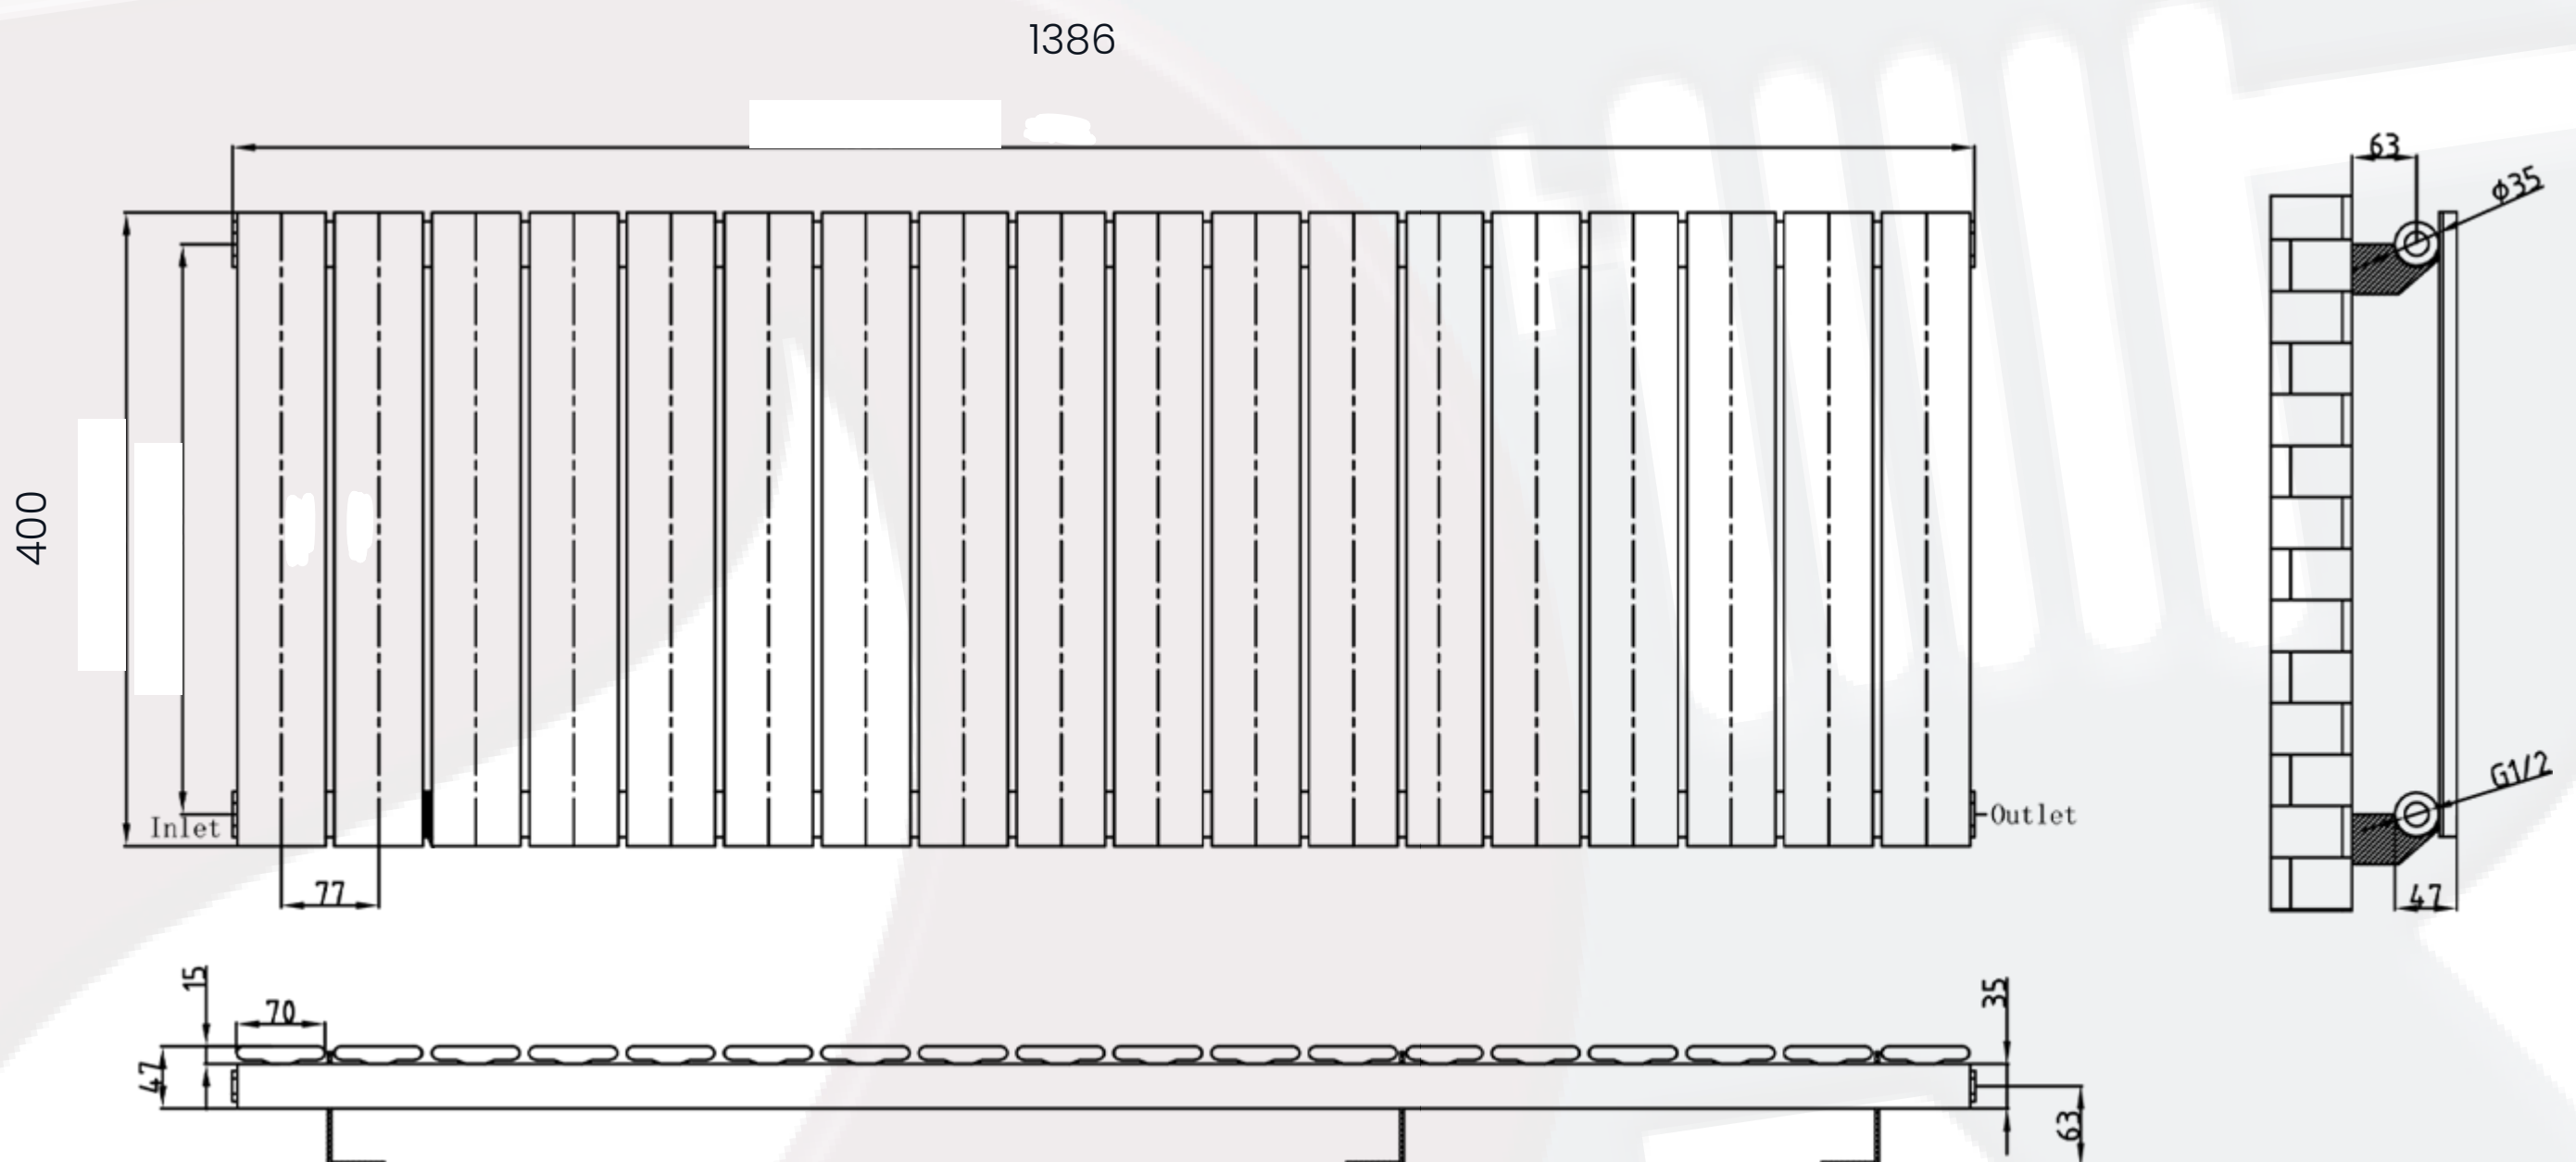

Whitby Data Sheet

400 x 1386mm Single Anthracite Designer Radiator

Height: 400mm
No. Of Tubes: 18
Colour: Anthracite
BTU: @ Delta T50: 2387mm @ **Delta T60:** 3027mm

Width: 1386mm
Water Content: 1386mm
Watts: 699

All Direct Radiators are BOE and pipe centres are the radiator width plus 74mm.

Please note due to manufacturing tolerances pipe centres may vary by +/- 10mm, we recommend that pipe work is not altered until your radiator is on site.