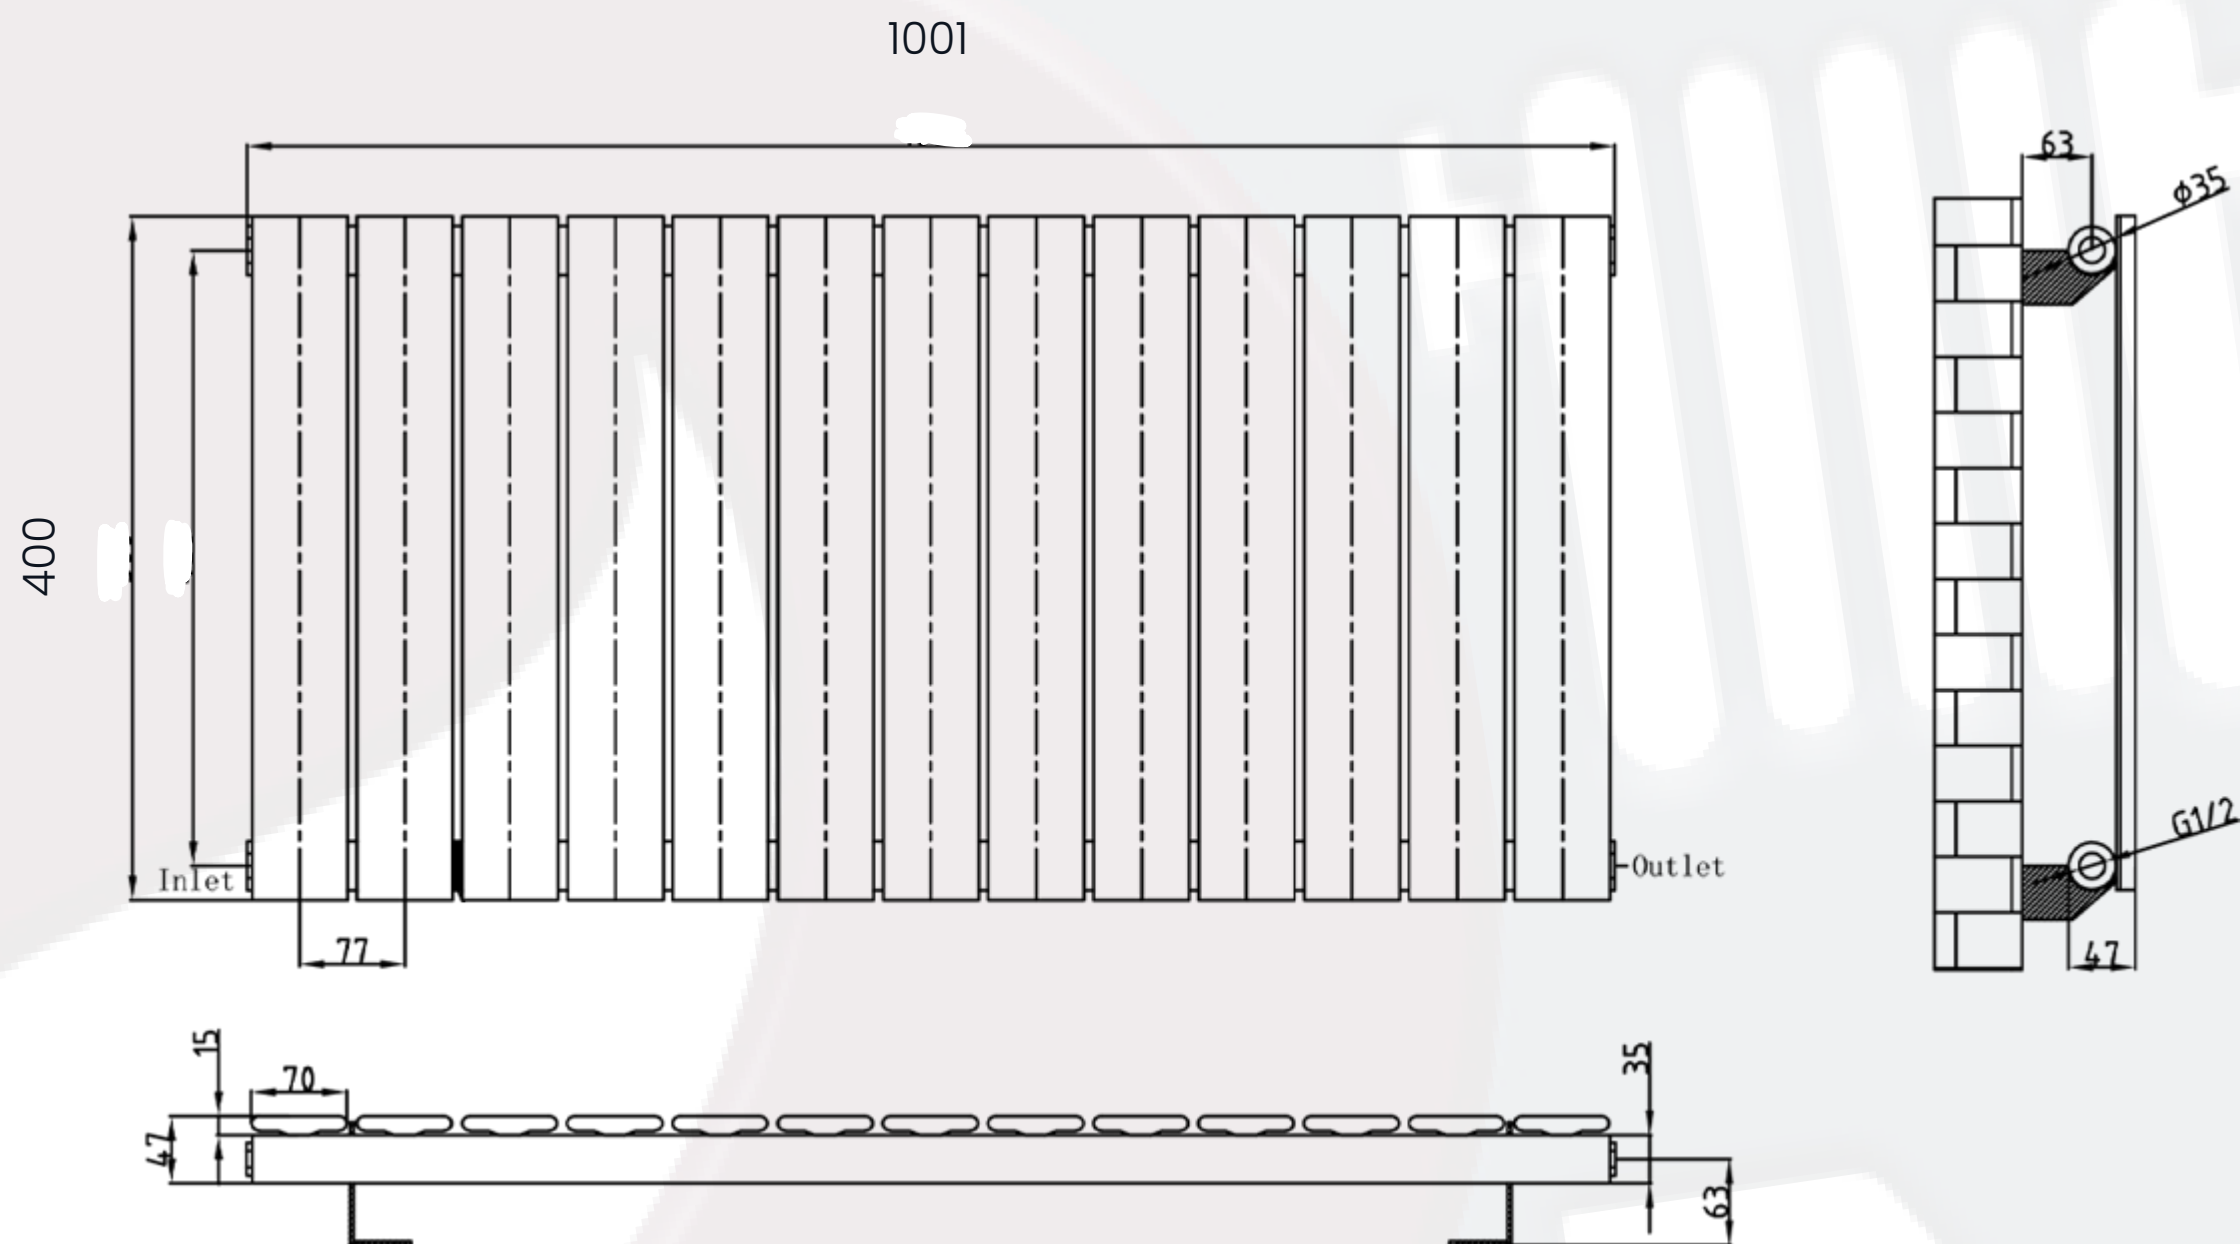

Whitby Data Sheet

400 x 1001mm Single White Designer Radiator

Height: 400mm
No. Of Tubes: 13
Colour: White
BTU: @ Delta T50: 1724mm @ **Delta T60:** 2186mm

Width: 1001mm
Water Content: 1001mm
Watts: 505

All Direct Radiators are BOE and pipe centres are the radiator width plus 74mm.

Please note due to manufacturing tolerances pipe centres may vary by +/- 10mm, we recommend that pipe work is not altered until your radiator is on site.

All Whitby Radiators: **Test Pressure:** 7 bar **Max Operating Pressure:** 6 Bar