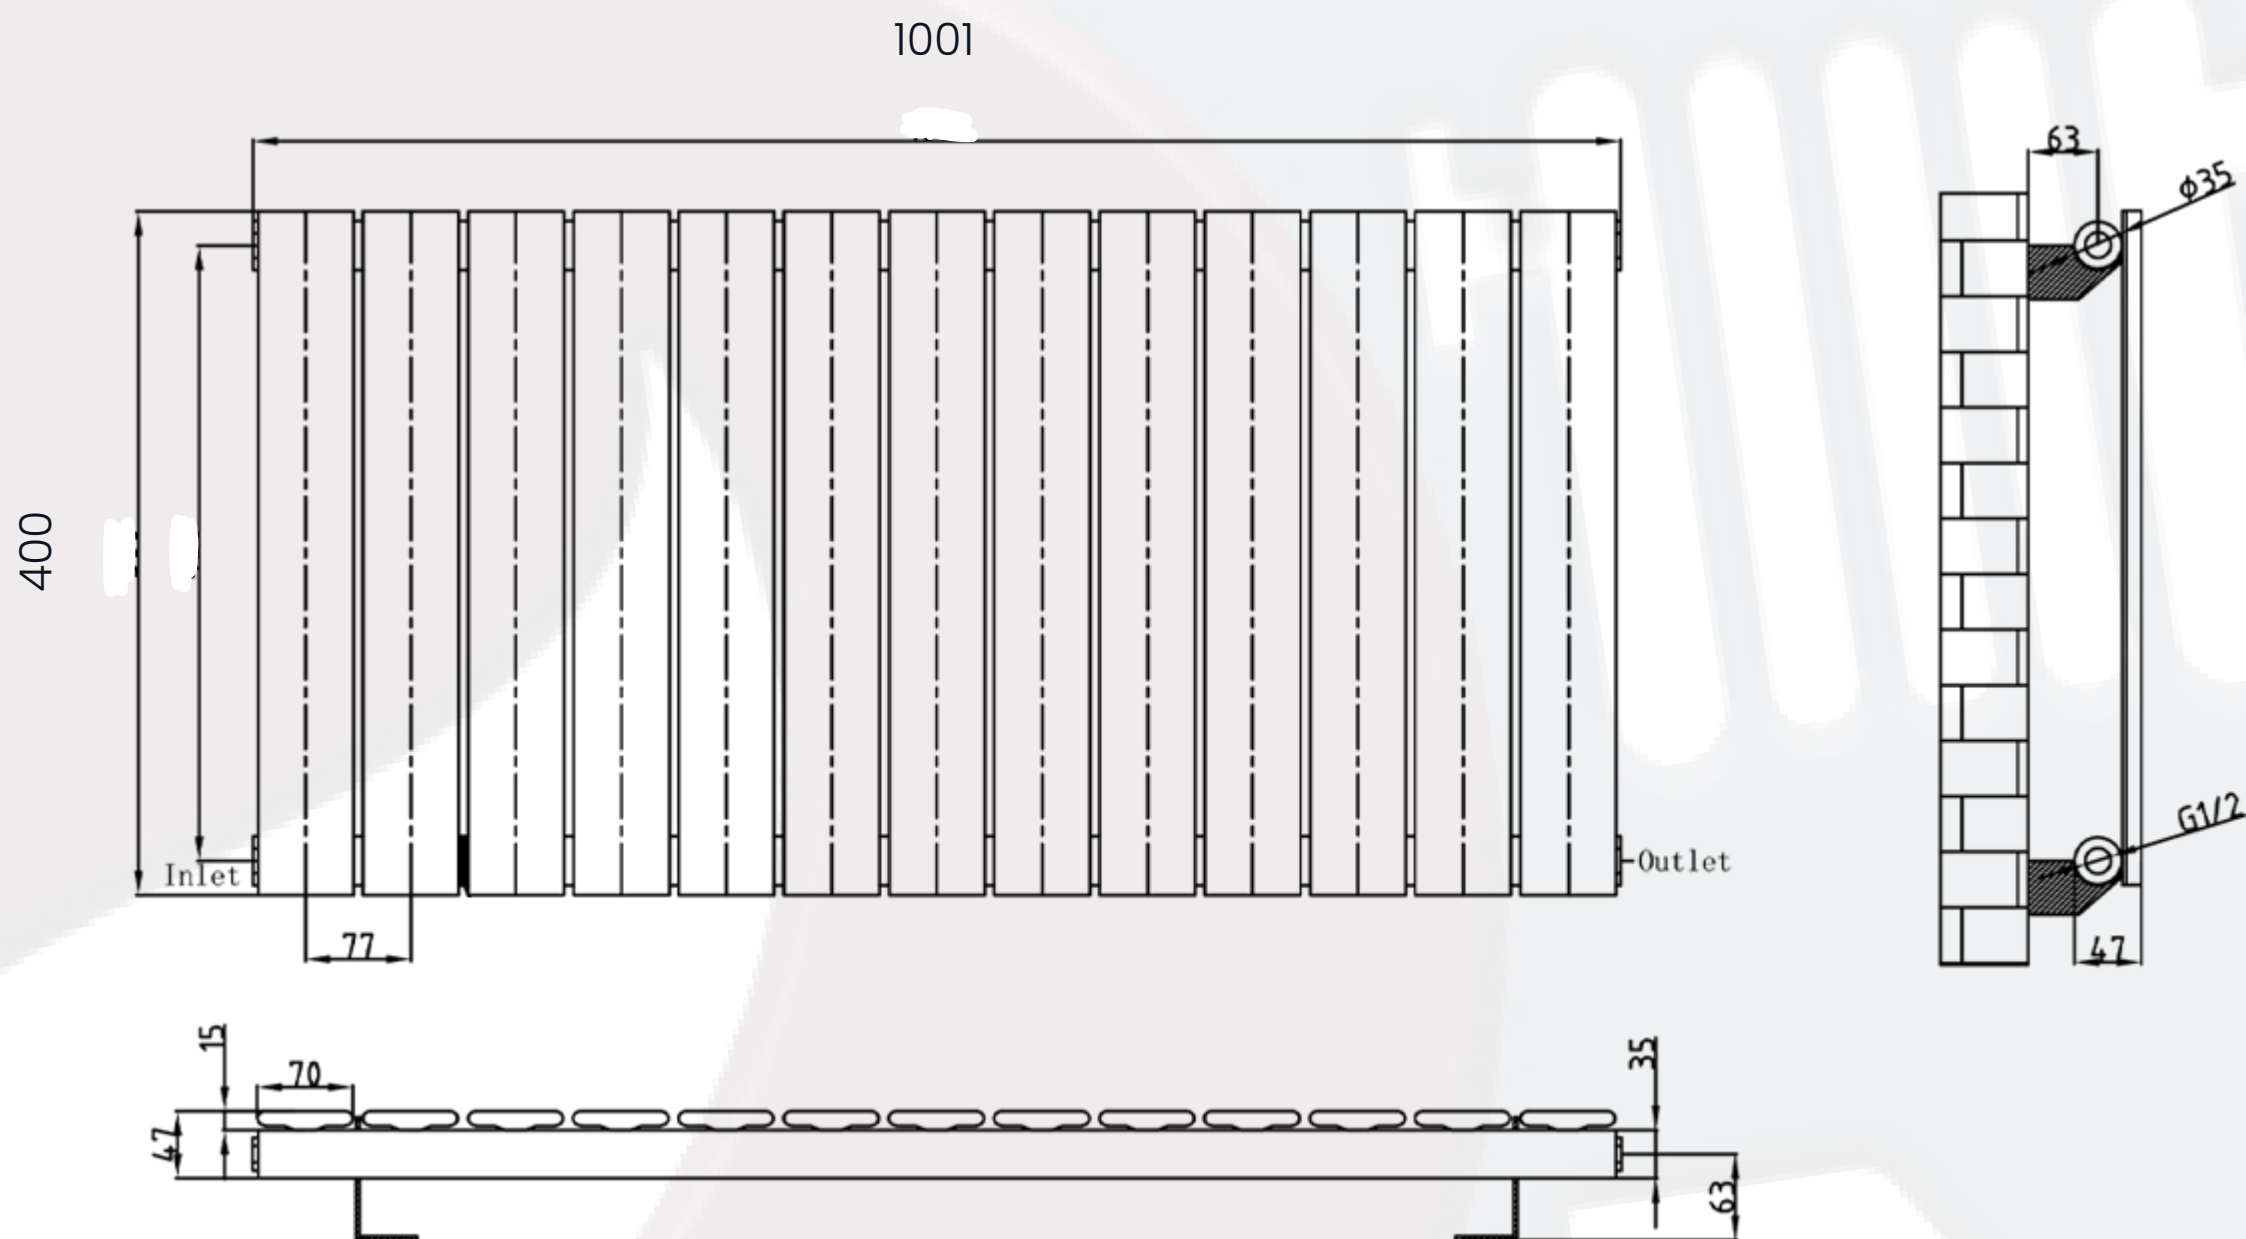

## 400 x 1001mm Single Anthracite Designer Radiator

**Height:** 400mm  
**No. Of Tubes:** 13  
**Colour:** Anthracite  
**BTU: @ Delta T50:** 1724mm @ **Delta T60:** 2186mm

**Width:** 1001mm  
**Water Content:** 1001mm  
**Watts:** 505

All Direct Radiators are BOE and pipe centres are the radiator width plus 74mm.

Please note due to manufacturing tolerances pipe centres may vary by +/- 10mm, we recommend that pipe work is not altered until your radiator is on site.