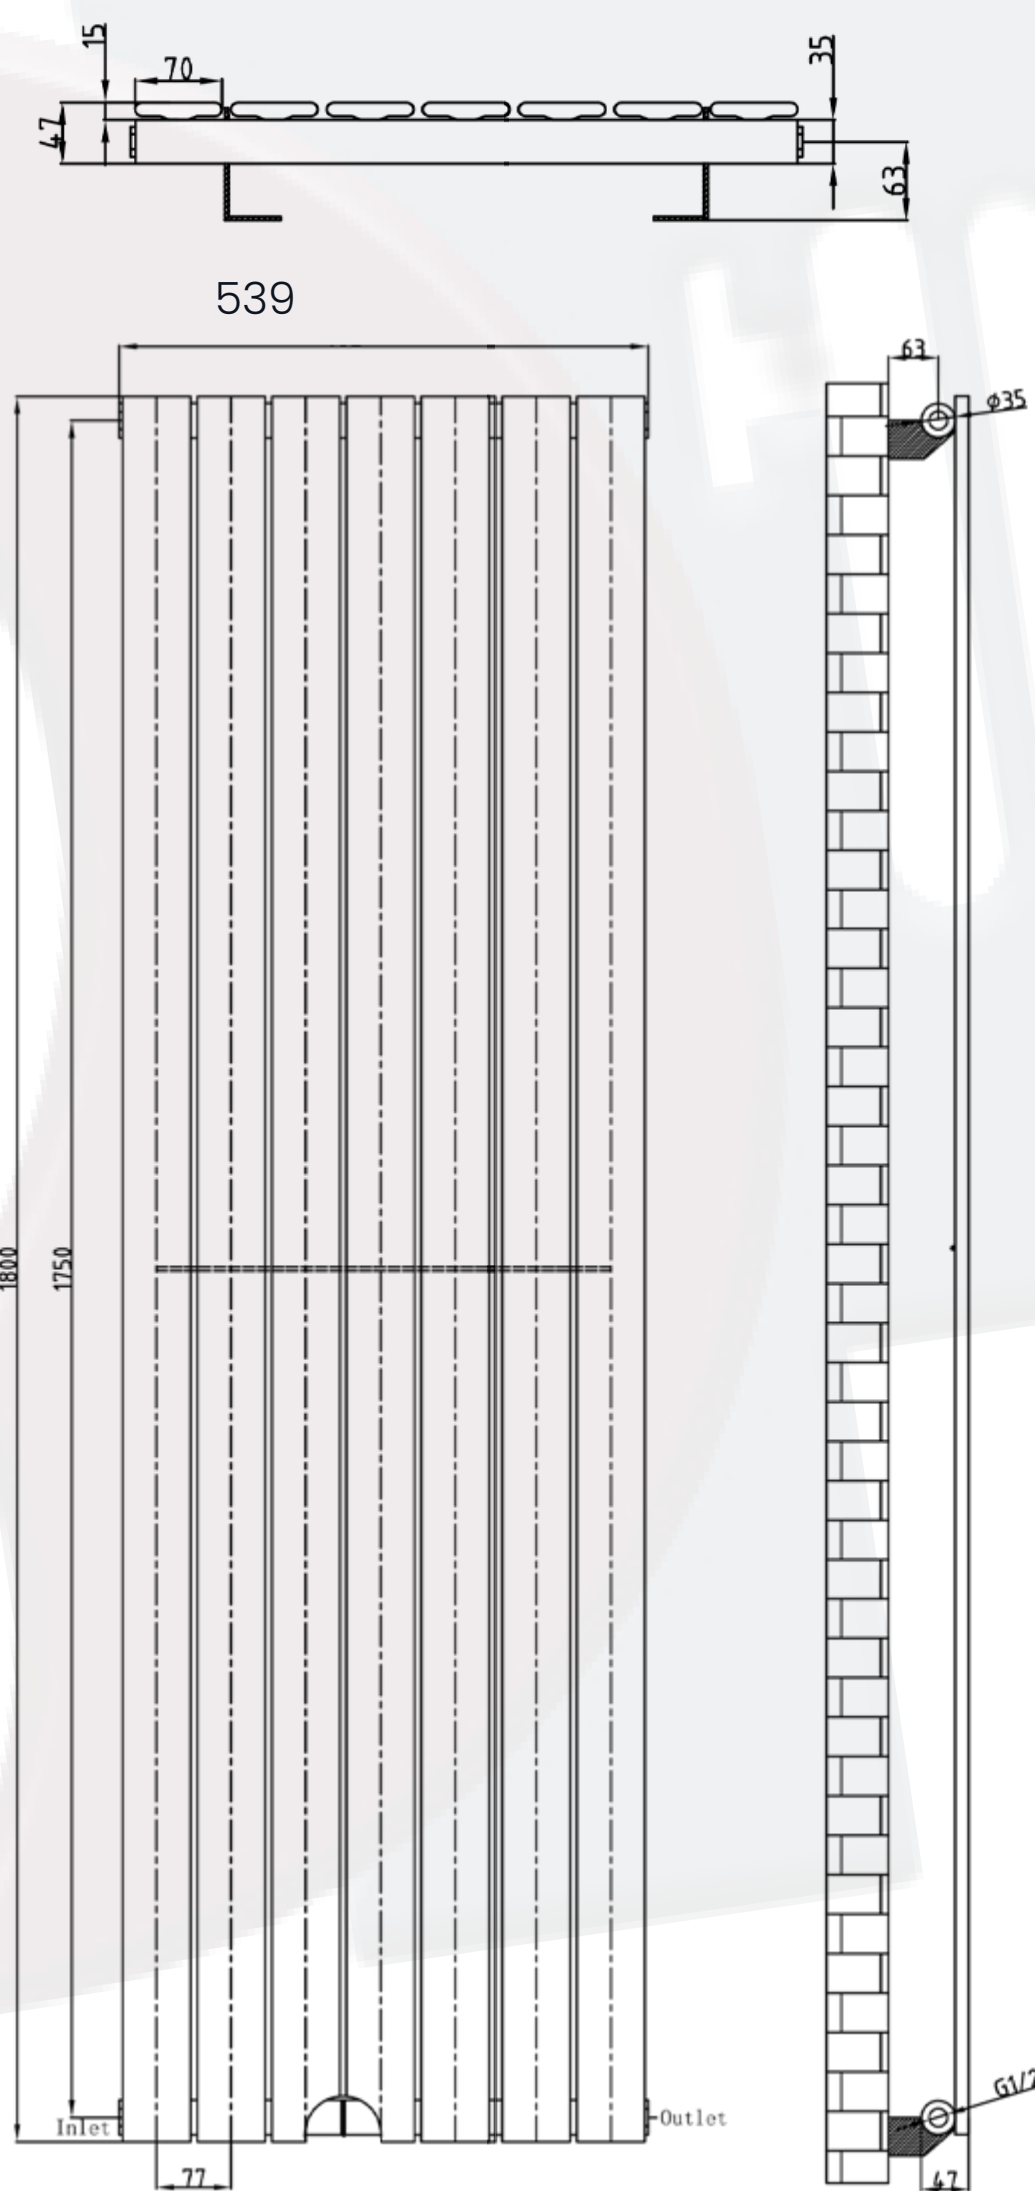

Whitby Data Sheet

2000 x 539mm Single White Designer Radiator

Height: 2000mm

No. Of Tubes: 7

Colour: White

BTU: @ Delta T50: 4344mm **@ Delta T60:** 5508mm

Width: 539mm

Water Content: 539mm

Watts: 1273

All Direct Radiators are BOE and pipe centres are the radiator width plus 74mm.

Please note due to manufacturing tolerances pipe centres may vary by +/- 10mm, we recommend that pipe work is not altered until your radiator is on site.