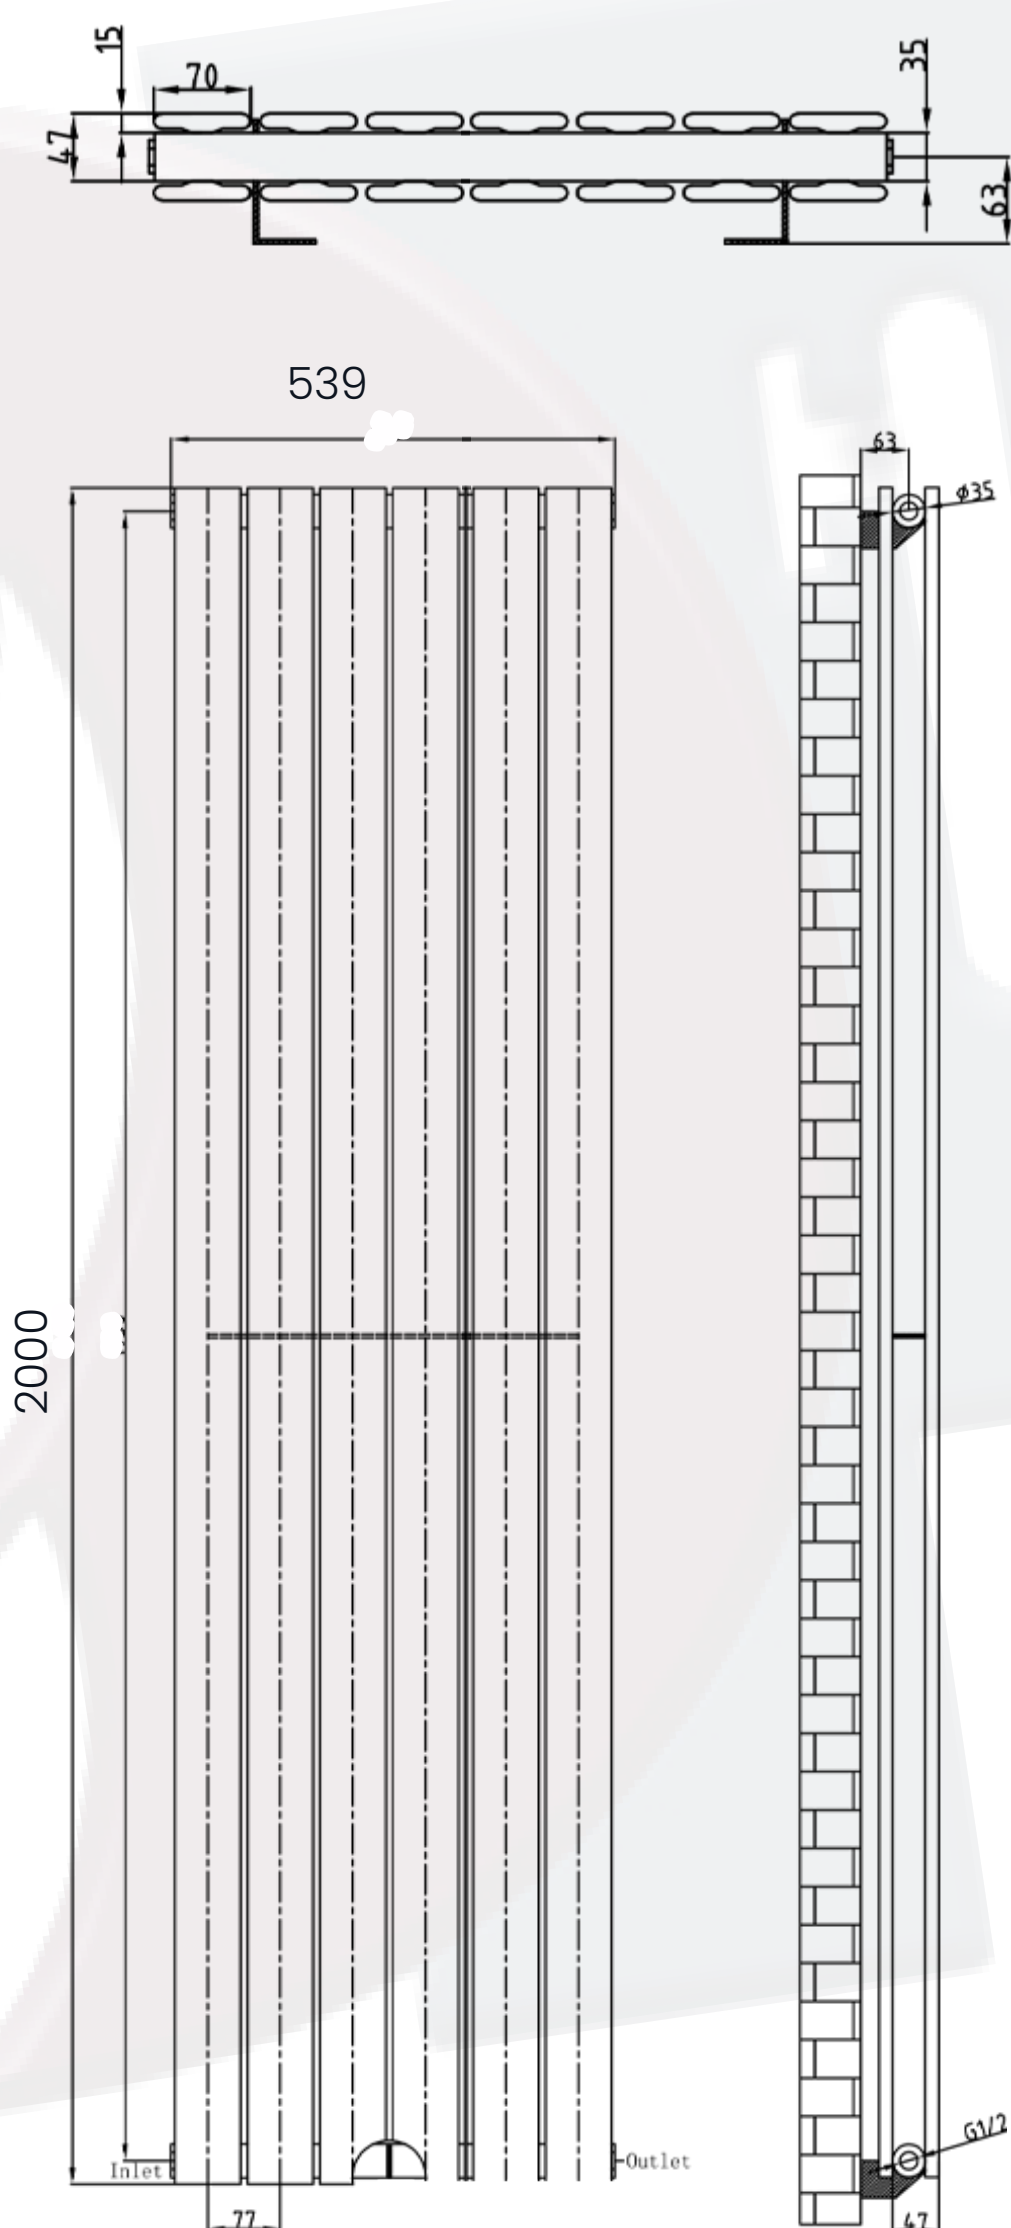

Whitby Data Sheet

2000 x 539mm Double White Designer Radiator

Height: 2000mm

No. Of Tubes: 7

Colour: White

BTU: @ Delta T50: 7621mm **@ Delta T60:** 9663mm

Width: 539mm

Water Content: 539mm

Watts: 2233

All Direct Radiators are BOE and pipe centres are the radiator width plus 74mm.

Please note due to manufacturing tolerances pipe centres may vary by +/- 10mm, we recommend that pipe work is not altered until your radiator is on site.