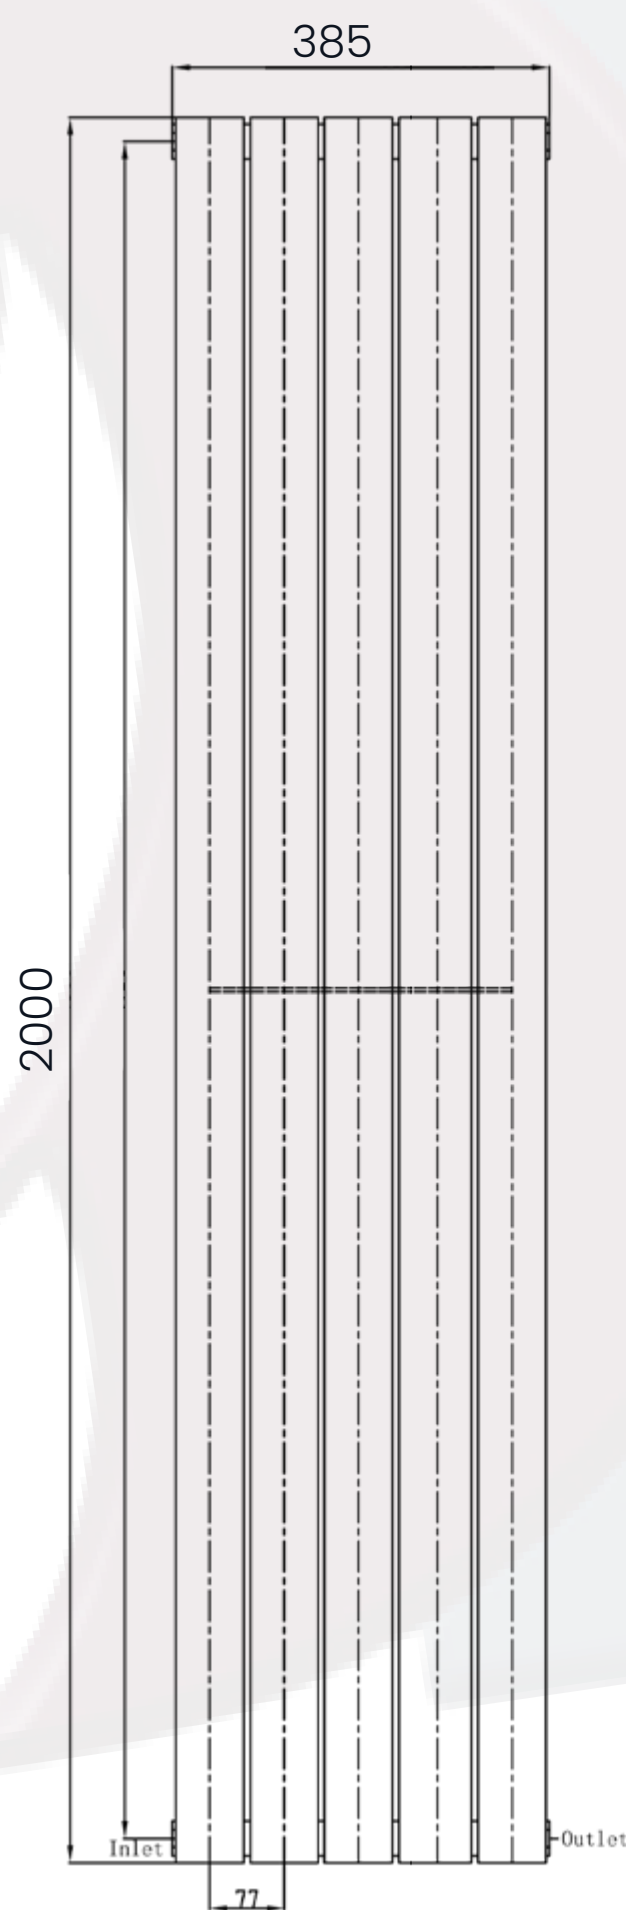

# Whitby Data Sheet

2000 x 385mm Single White Designer Radiator

**Height:** 2000mm

**No. Of Tubes:** 5

**Colour:** White

**BTU: @ Delta T50:** 3103mm **@ Delta T60:** 3935mm

**Width:** 385mm

**Water Content:** 385mm

**Watts:** 909

All Direct Radiators are BOE and pipe centres are the radiator width plus 74mm.

Please note due to manufacturing tolerances pipe centres may vary by +/- 10mm, we recommend that pipe work is not altered until your radiator is on site.