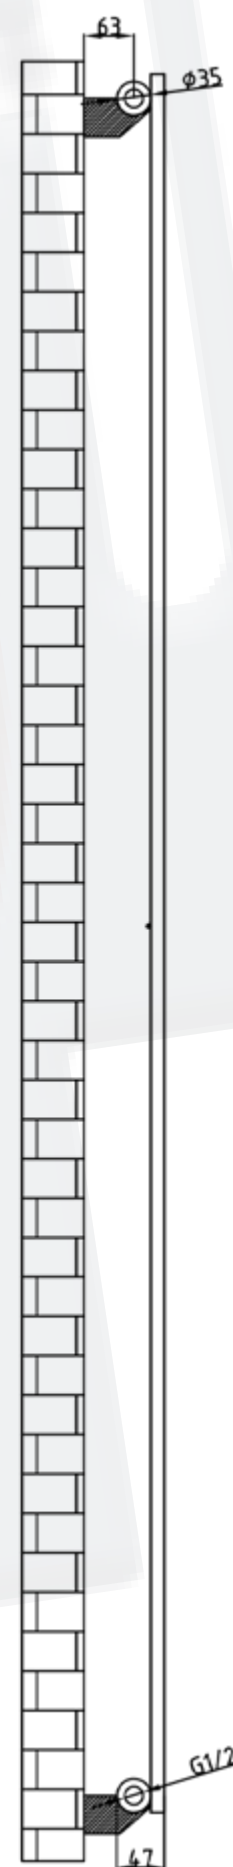

# Whitby Data Sheet

2000 x 385mm Single White Designer Radiator

**Height:** 2000mm

**No. Of Tubes:** 5

**Colour:** White

**BTU: @ Delta T50:** 3103mm **@ Delta T60:** 3935mm

**Width:** 385mm

**Water Content:** 385mm

**Watts:** 909

All Direct Radiators are BOE and pipe centres are the radiator width plus 74mm.

Please note due to manufacturing tolerances pipe centres may vary by +/- 10mm, we recommend that pipe work is not altered until your radiator is on site.