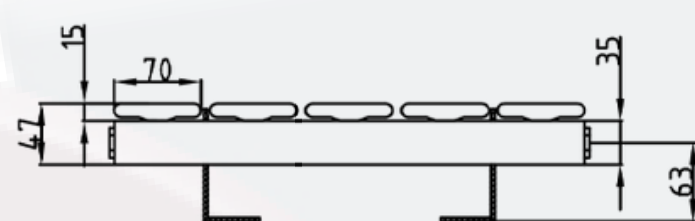

# Whitby Data Sheet

2000 x 385mm Single White Designer Radiator

**Height:** 2000mm

**No. Of Tubes:** 5

**Colour:** White

**BTU: @ Delta T50:** 3103mm **@ Delta T60:** 3935mm

**Width:** 385mm

**Water Content:** 385mm

**Watts:** 909

All Direct Radiators are BOE and pipe centres are the radiator width plus 74mm.

Please note due to manufacturing tolerances pipe centres may vary by +/- 10mm, we recommend that pipe work is not altered until your radiator is on site.