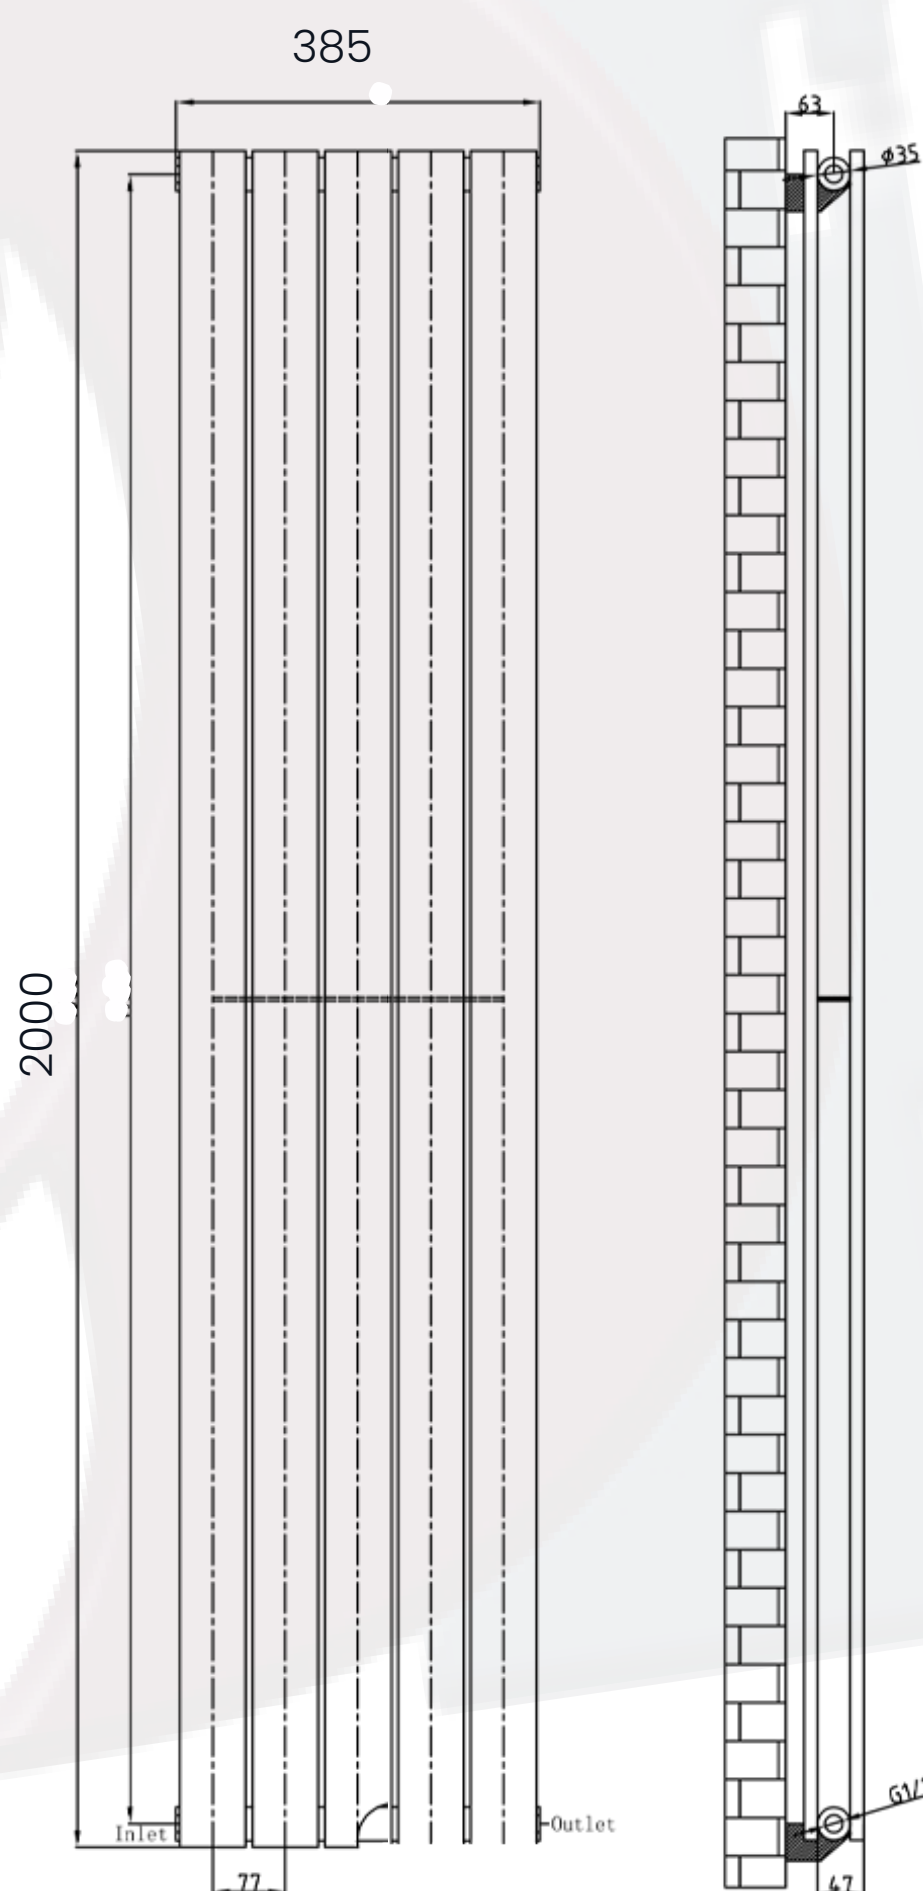

Whitby Data Sheet

2000 x 385mm Double White Designer Radiator

Height: 2000mm

No. Of Tubes: 5

Colour: White

BTU: @ Delta T50: 5444mm **@ Delta T60:** 6903mm

Width: 385mm

Water Content: 385mm

Watts: 1595

All Direct Radiators are BOE and pipe centres are the radiator width plus 74mm.

Please note due to manufacturing tolerances pipe centres may vary by +/- 10mm, we recommend that pipe work is not altered until your radiator is on site.