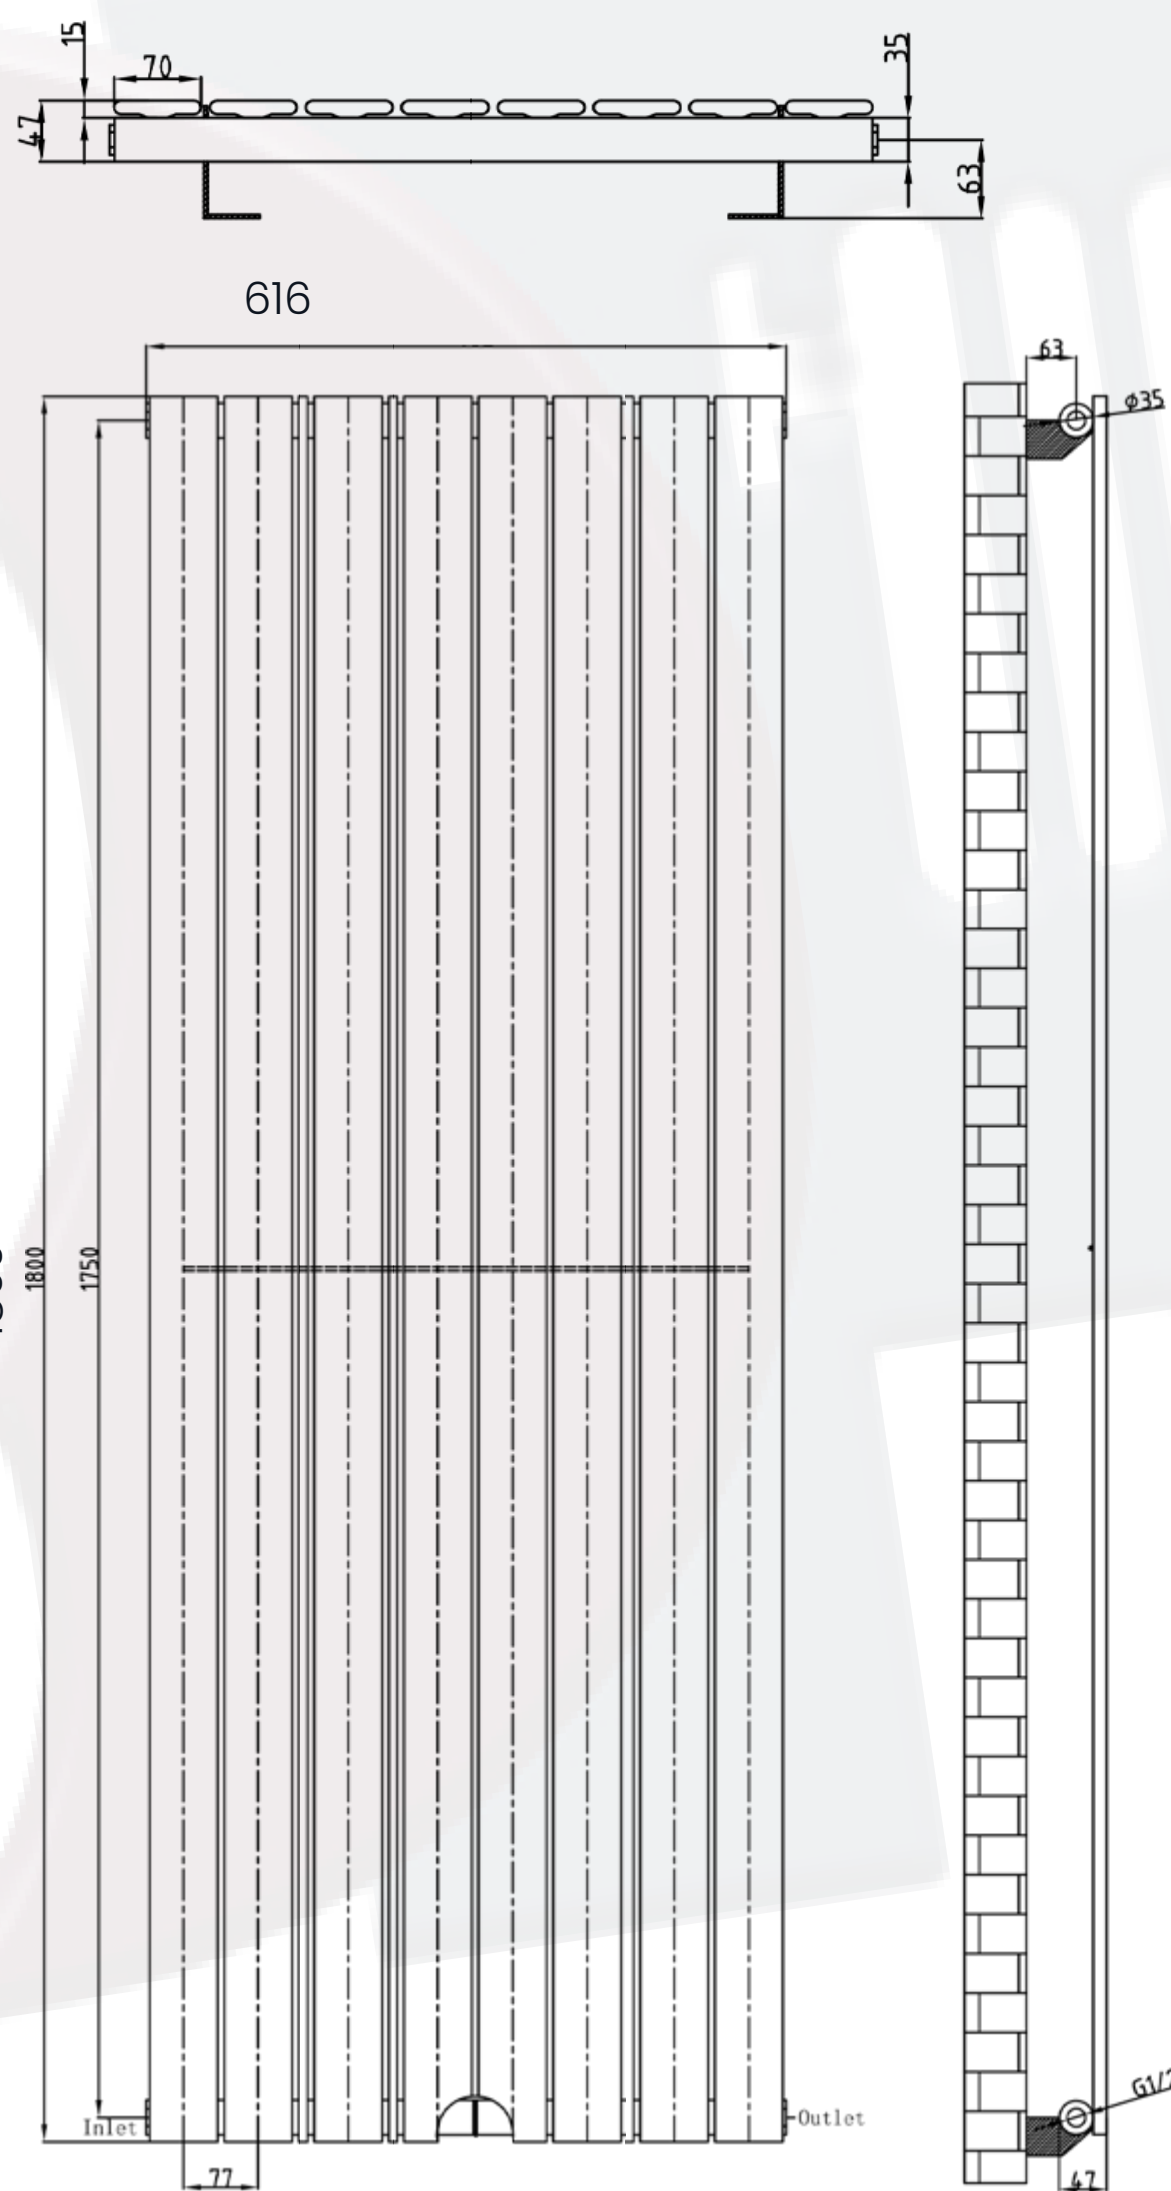

Whitby Data Sheet

1800 x 616mm Single White Designer Radiator

Height: 1800mm
No. Of Tubes: 8
Colour: White
BTU: @ Delta T50: 4469mm

Width: 616mm
Water Content: 616mm
Watts: 1309
@ Delta T60: 5667mm

All Direct Radiators are BOE and pipe centres are the radiator width plus 74mm.