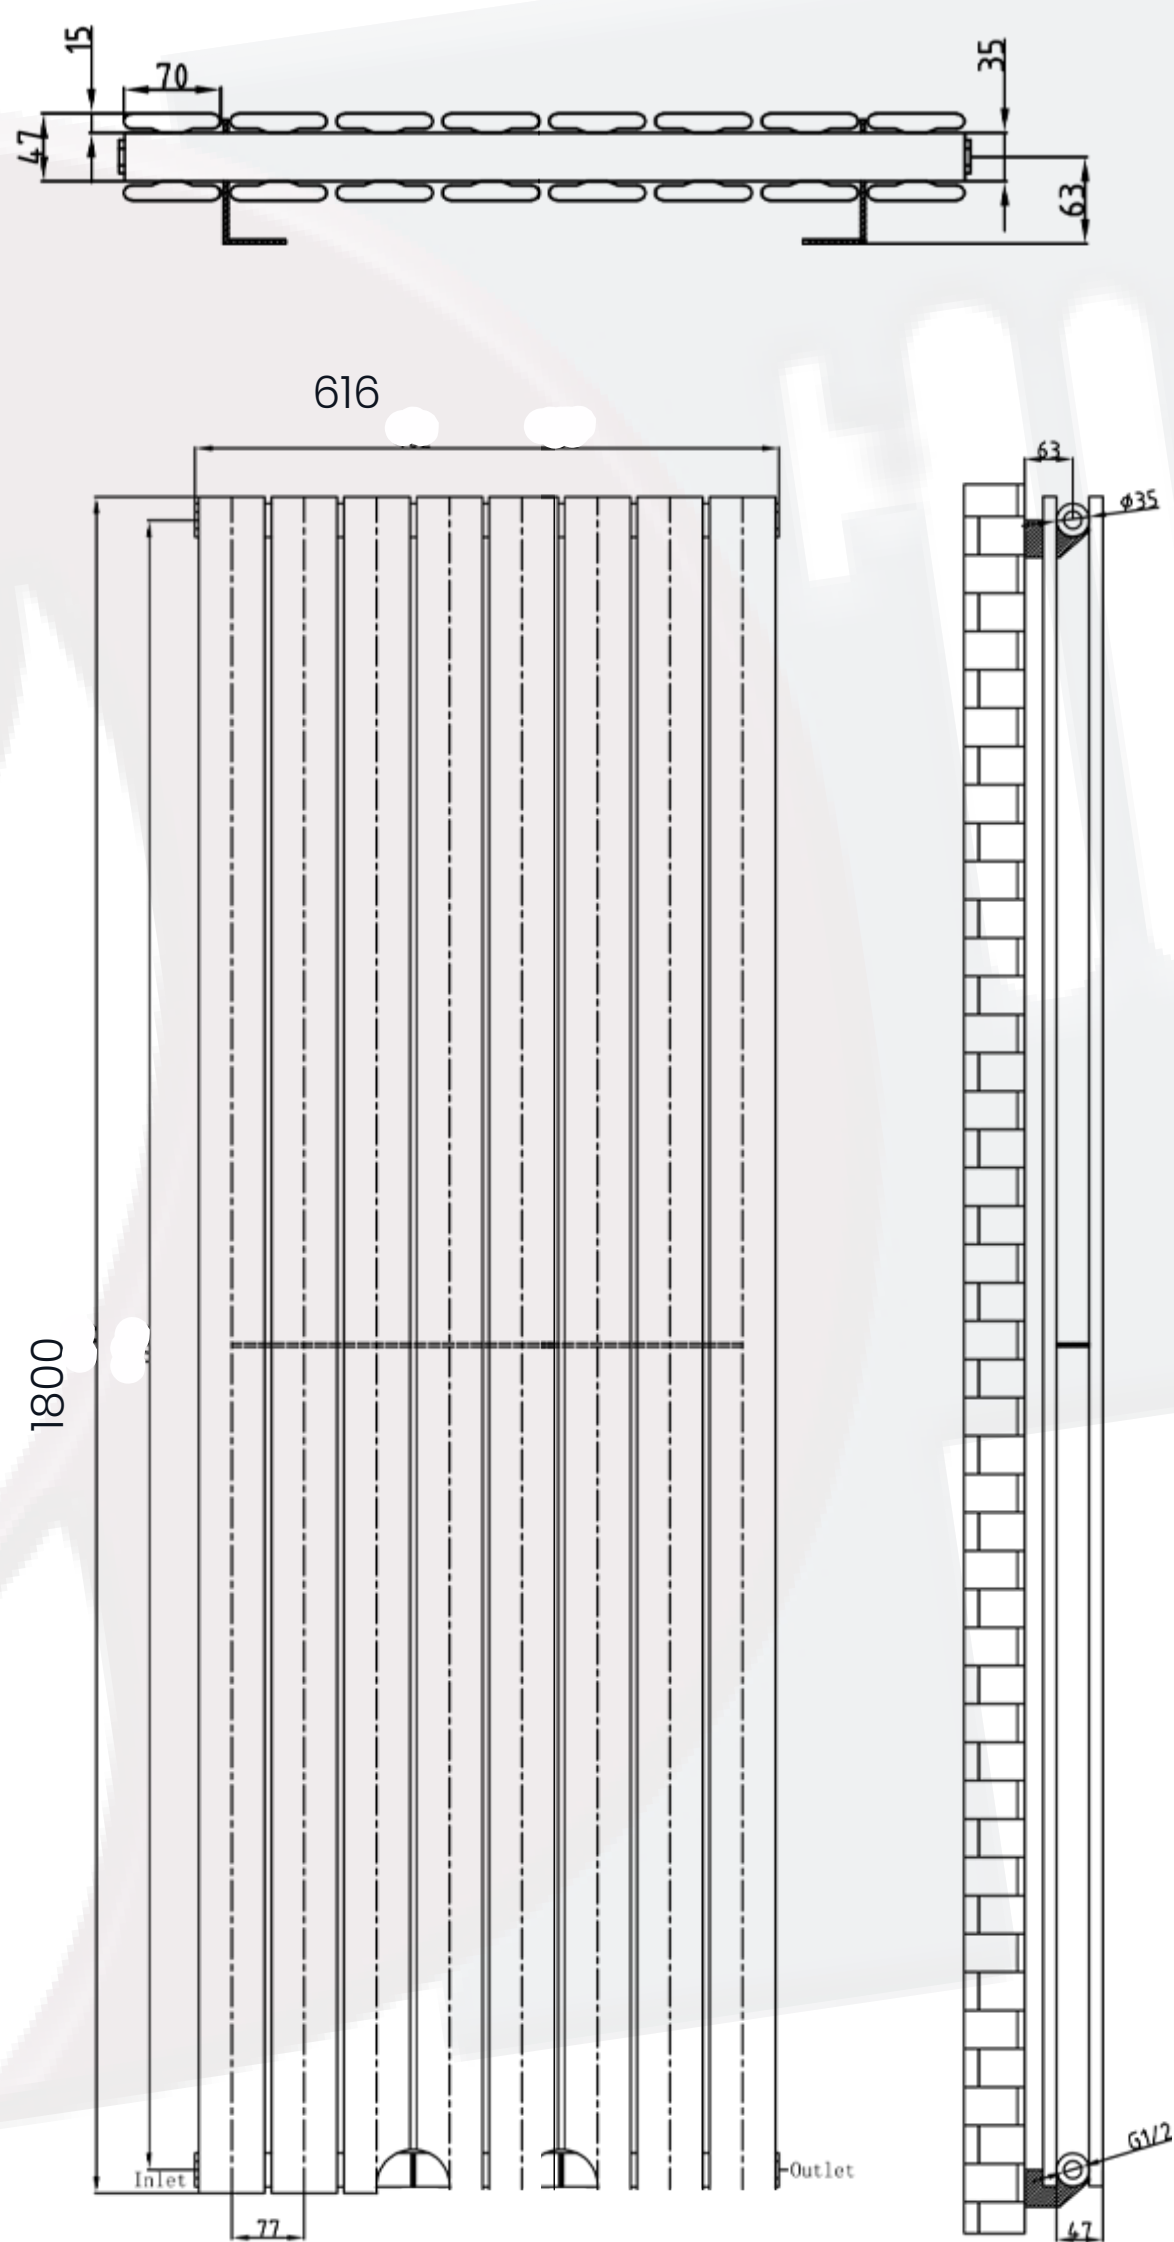

Whitby Data Sheet

1800 x 616mm Double White Designer Radiator

Height: 1800mm

No. Of Tubes: 8

Colour: White

BTU: @ Delta T50: 7839mm **@ Delta T60:** 9940mm

Width: 616mm

Water Content: 616mm

Watts: 2297

All Direct Radiators are BOE and pipe centres are the radiator width plus 74mm.

Please note due to manufacturing tolerances pipe centres may vary by +/- 10mm, we recommend that pipe work is not altered until your radiator is on site.