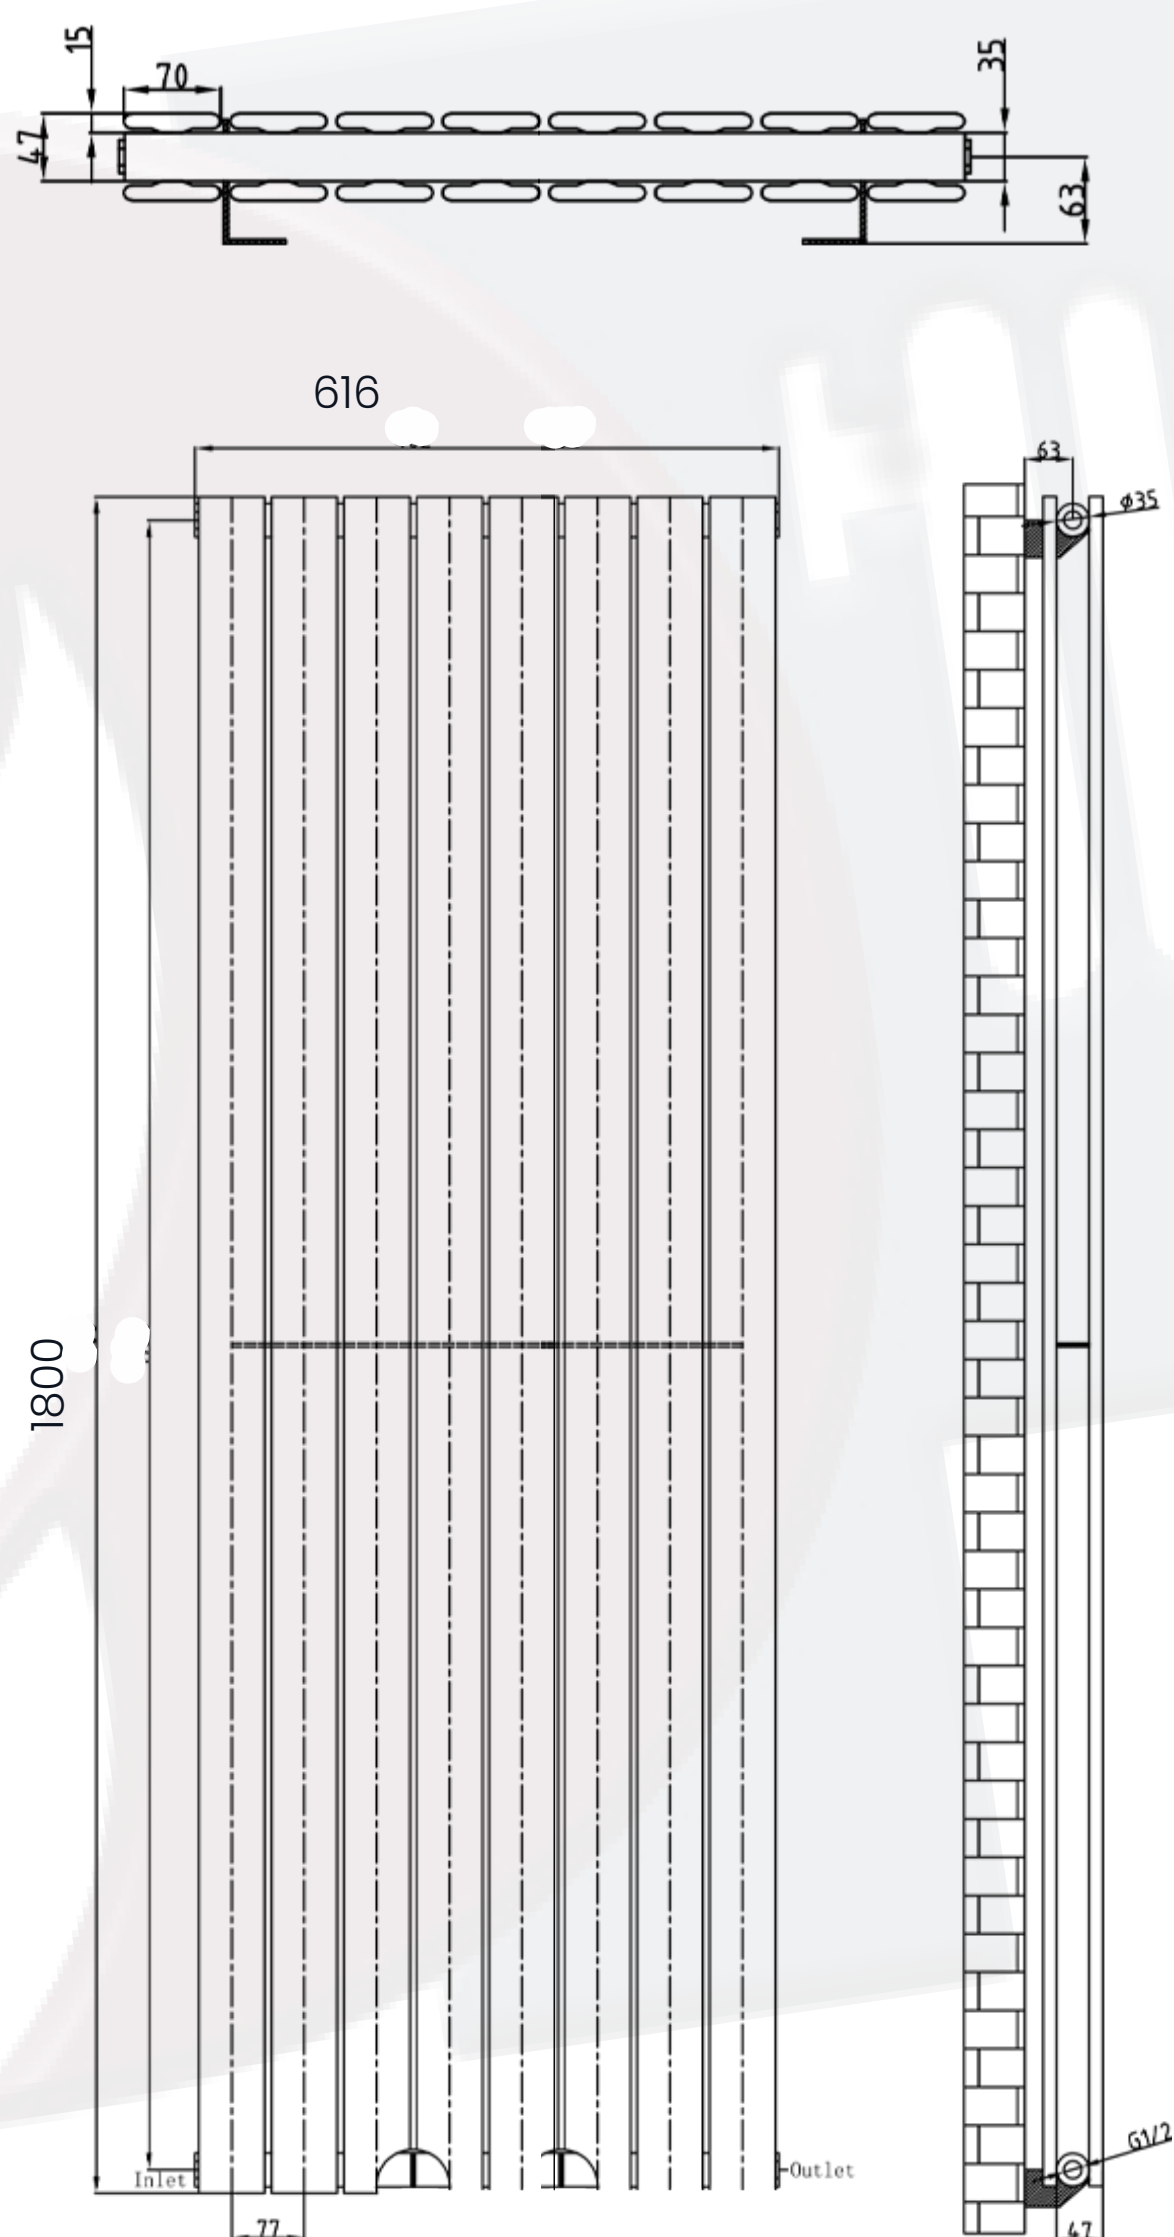

Whitby Data Sheet

1800 x 616mm Double Anthracite Designer Radiator

Height: 1800mm
No. Of Tubes: 8
Colour: Anthracite
BTU: @ Delta T50: 7839mm

Width: 616mm
Water Content: 616mm
Watts: 2297
@ Delta T60: 9940mm

All Direct Radiators are BOE and pipe centres are the radiator width plus 74mm.

Please note due to manufacturing tolerances pipe centres may vary by +/- 10mm, we recommend that pipe work is not altered until your radiator is on site.