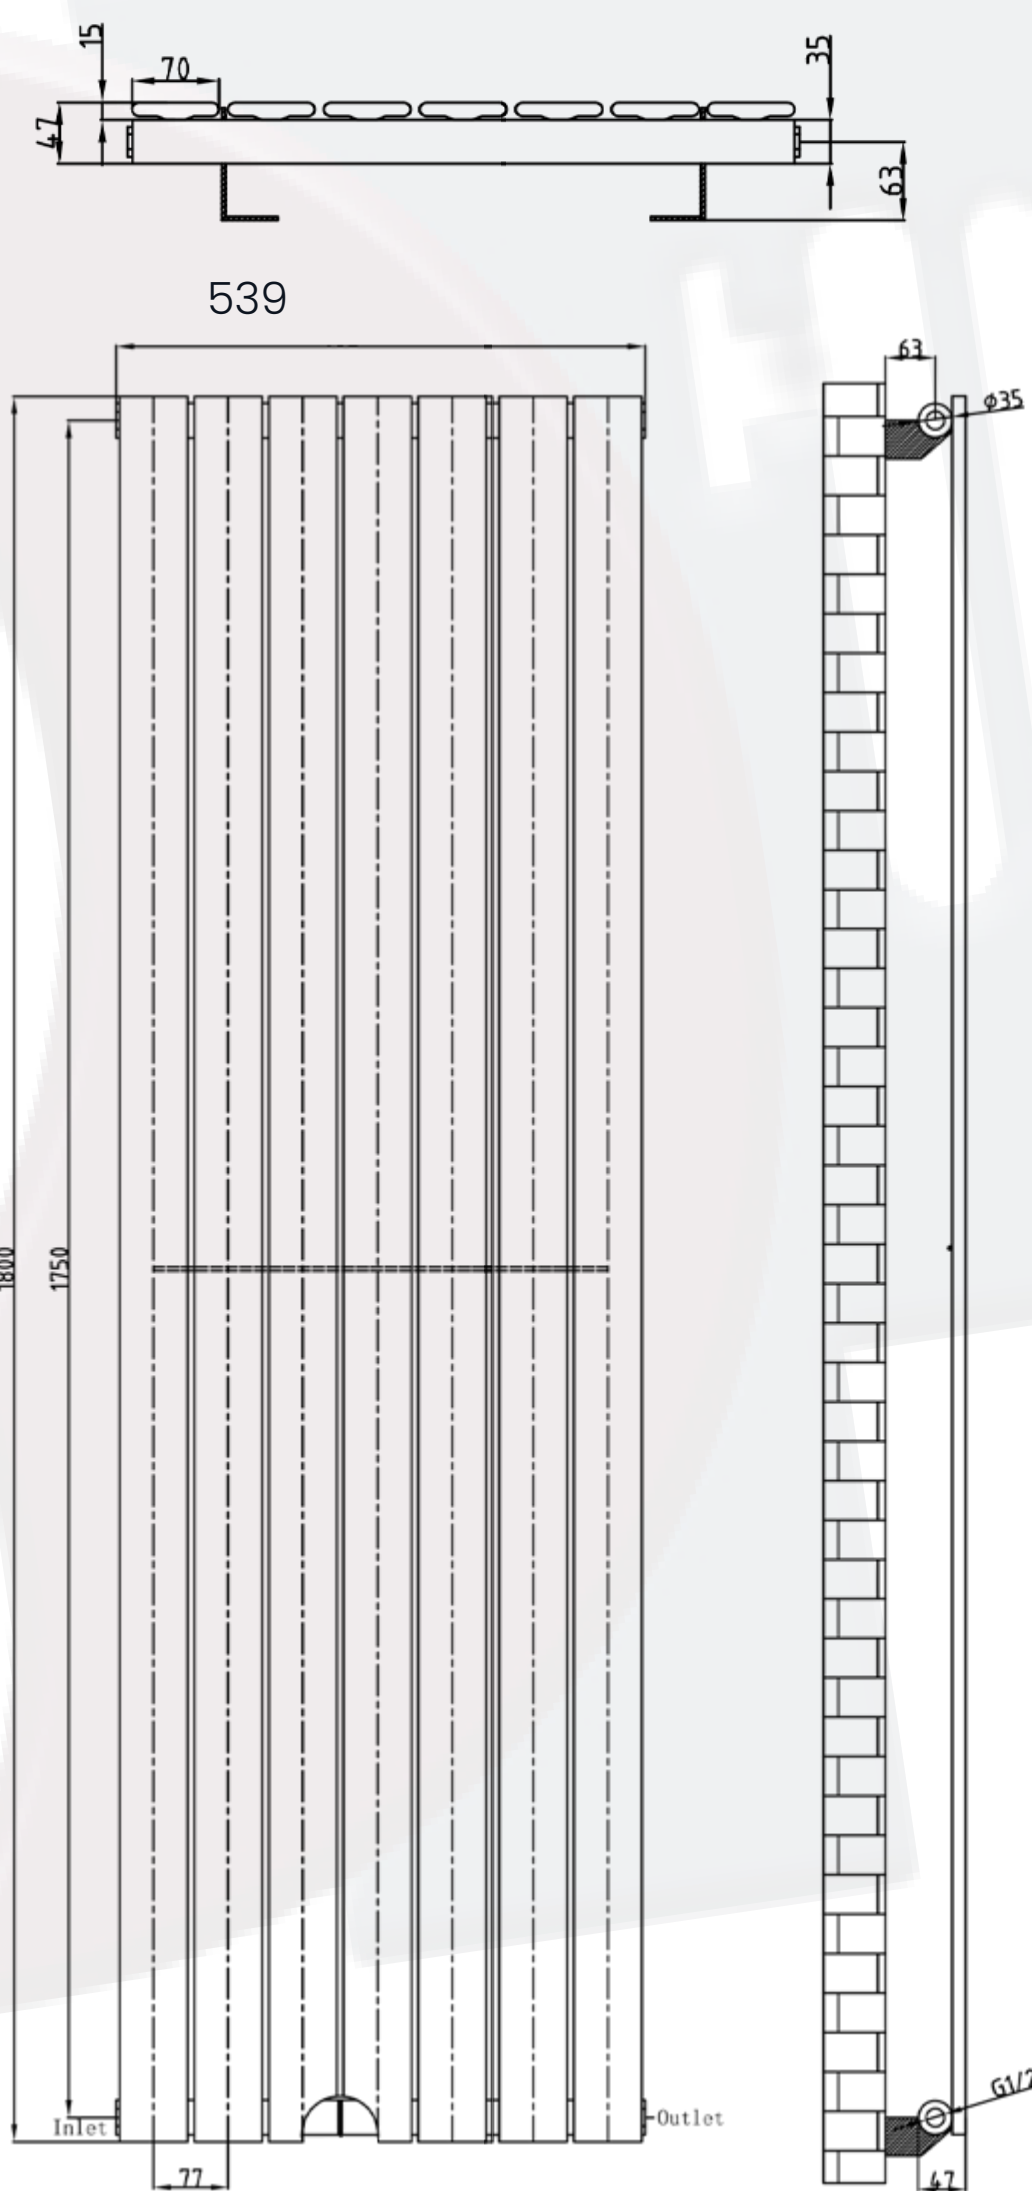

Whitby Data Sheet

1800 x 539mm Single White Designer Radiator

Height: 1800mm

No. Of Tubes: 7

Colour: White

BTU: @ Delta T50: 3938mm **@ Delta T60:** 5040mm

Width: 539mm

Water Content: 539mm

Watts: 1155

All Direct Radiators are BOE and pipe centres are the radiator width plus 74mm.

Please note due to manufacturing tolerances pipe centres may vary by +/- 10mm, we recommend that pipe work is not altered until your radiator is on site.