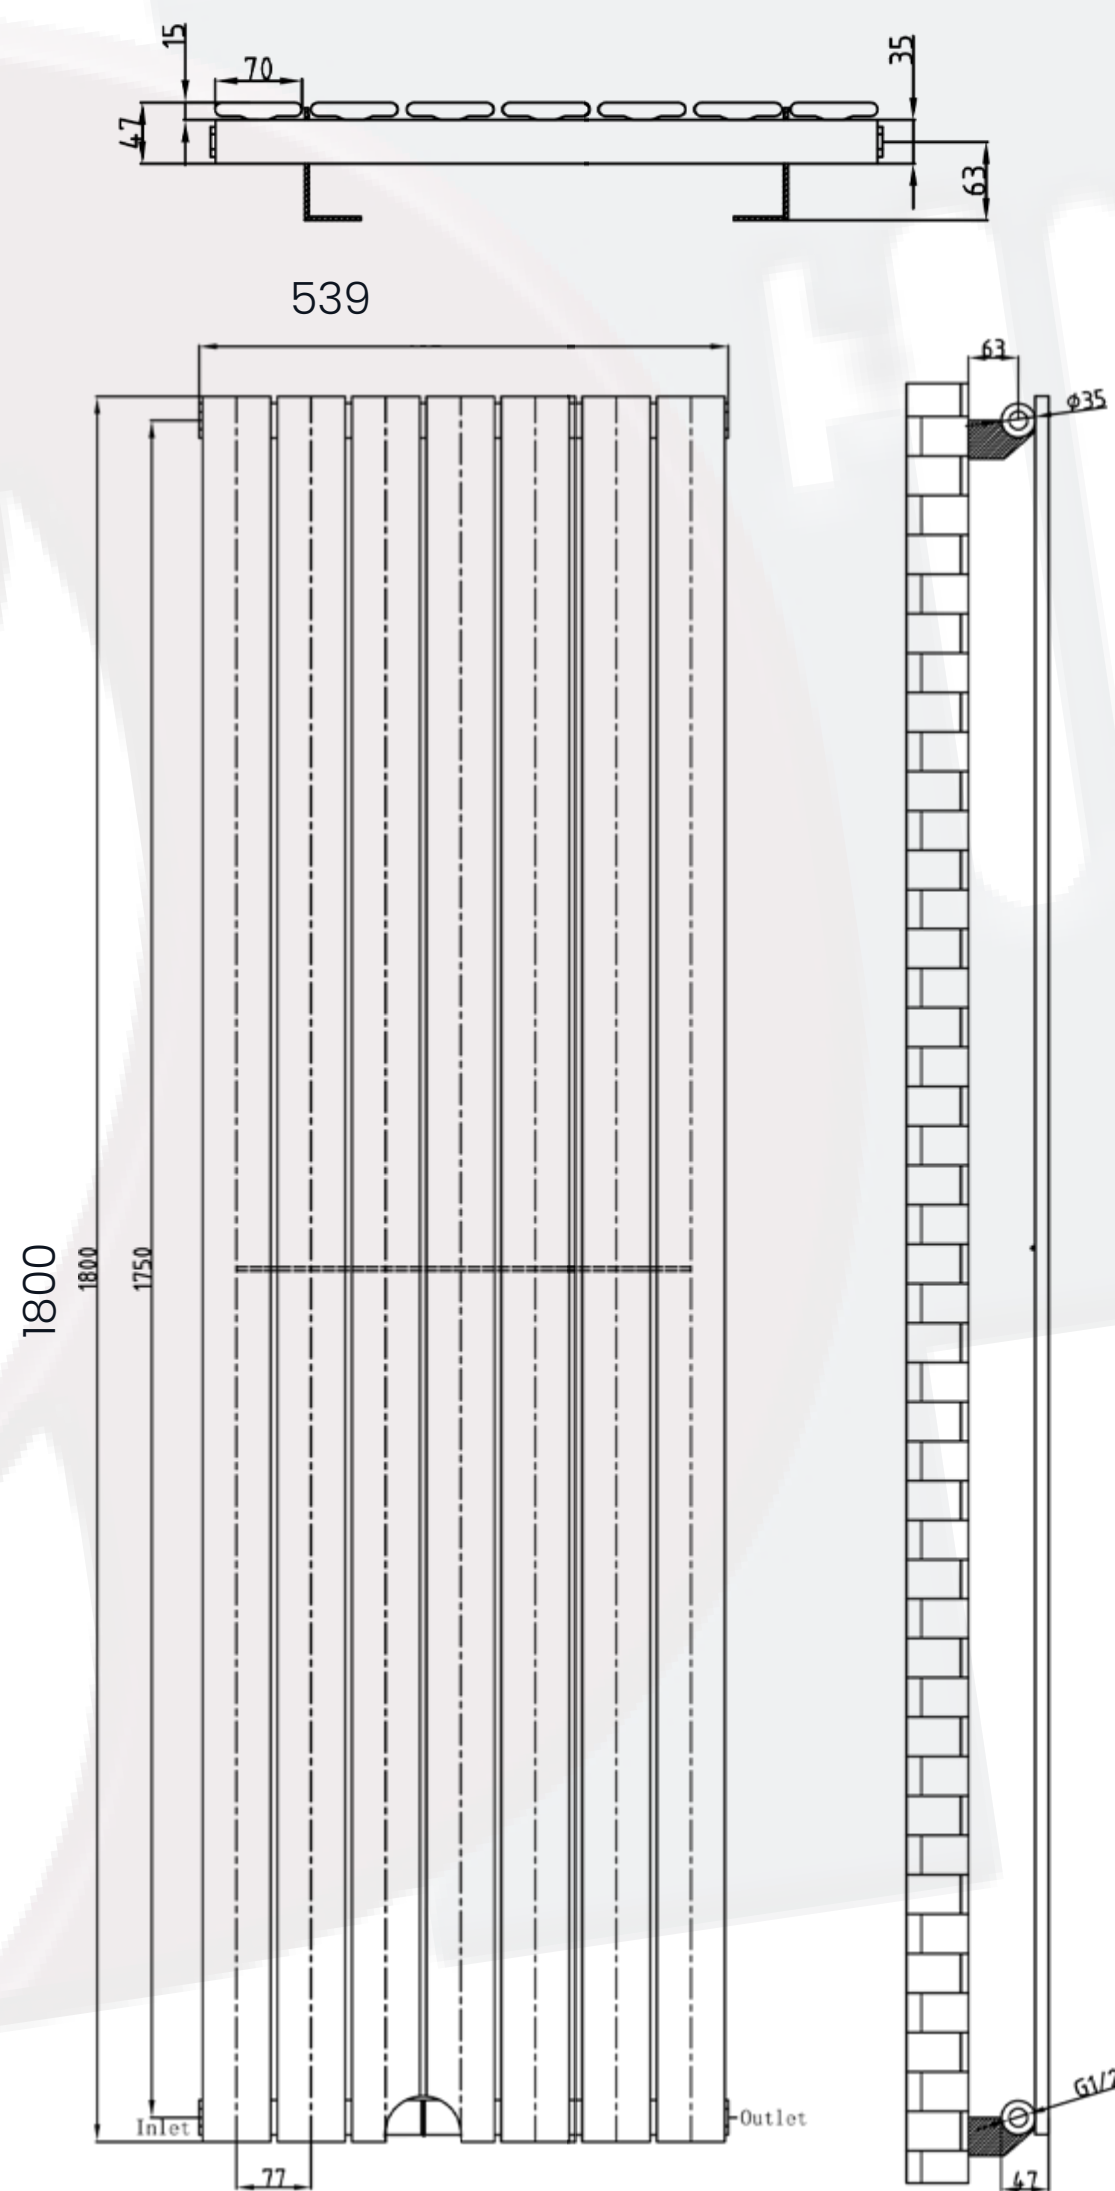

Whitby Data Sheet

1800 x 539mm Single Anthracite Designer Radiator

Height: 1800mm
No. Of Tubes: 7
Colour: Anthracite
BTU: @ Delta T50: 3938mm

Width: 539mm
Water Content: 539mm
Watts: 1155
@ Delta T60: 5040mm

All Direct Radiators are BOE and pipe centres are the radiator width plus 74mm.

Please note due to manufacturing tolerances pipe centres may vary by +/- 10mm, we recommend that pipe work is not altered until your radiator is on site.