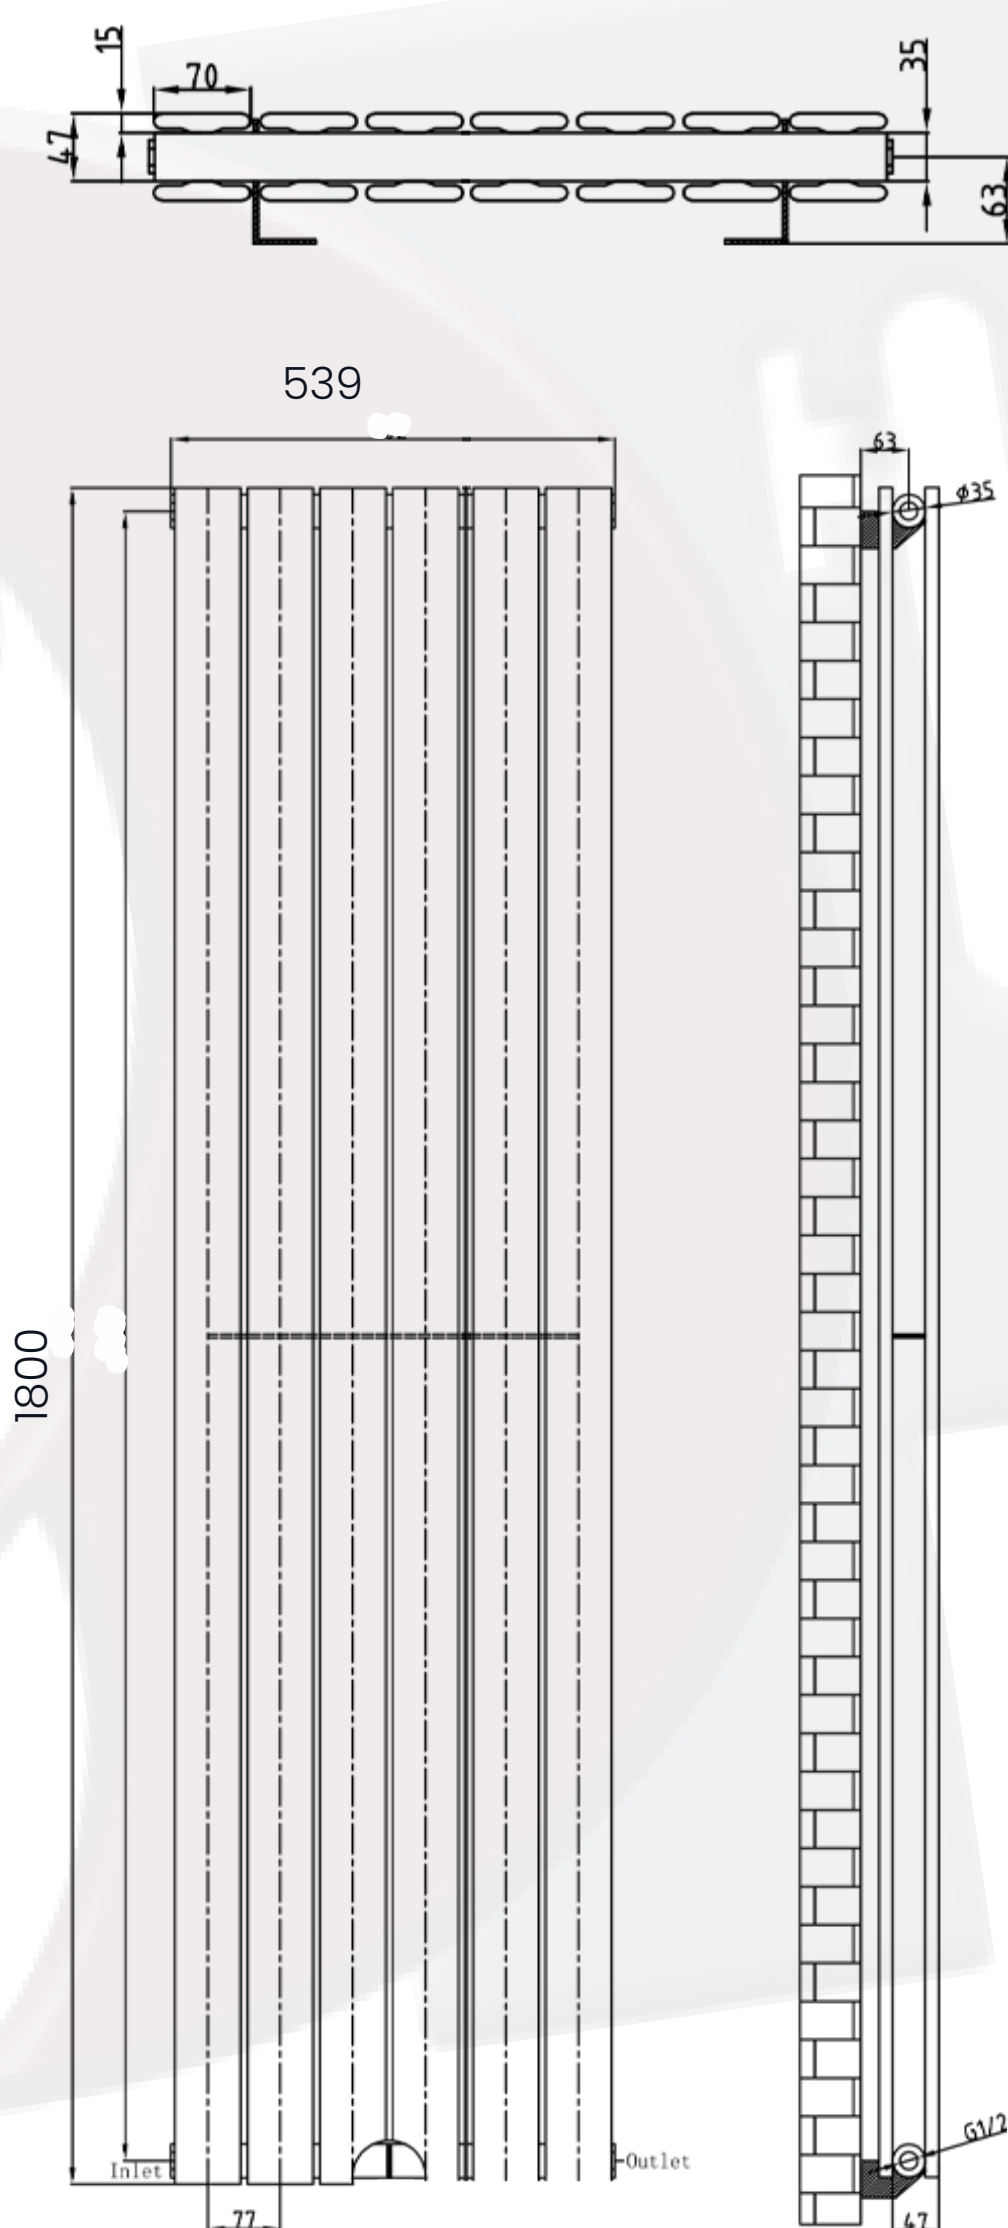

Whitby Data Sheet

1800 x 539mm Double White Designer Radiator

Height: 1800mm

No. Of Tubes: 7

Colour: White

BTU: @ Delta T50: 6919mm **@ Delta T60:** 8856mm

Width: 539mm

Water Content: 539mm

Watts: 2029

All Direct Radiators are BOE and pipe centres are the radiator width plus 74mm.

Please note due to manufacturing tolerances pipe centres may vary by +/- 10mm, we recommend that pipe work is not altered until your radiator is on site.