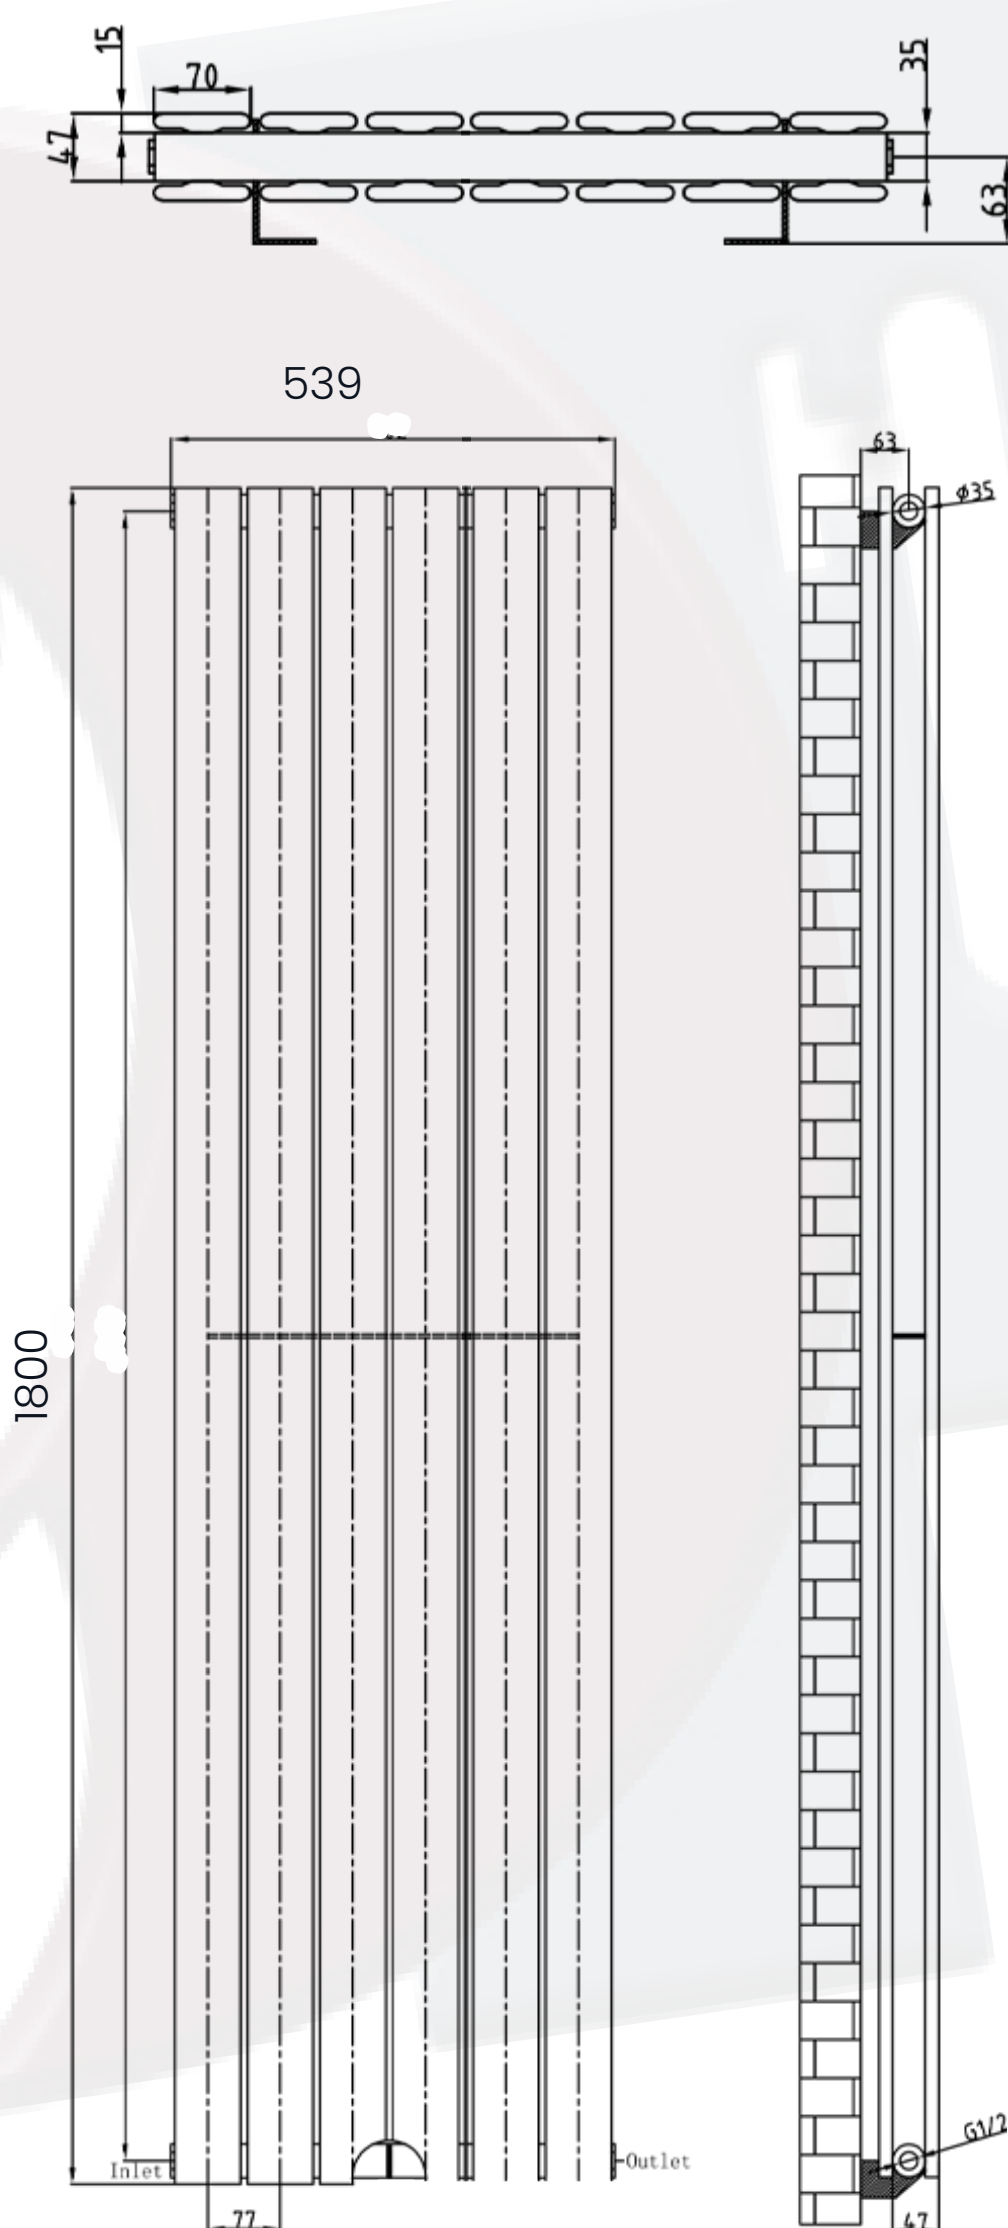

# Whitby Data Sheet

1800 x 539mm Double Anthracite Designer Radiator

**Height:** 1800mm  
**No. Of Tubes:** 7  
**Colour:** Anthracite  
**BTU: @ Delta T50:** 6919mm @ **Delta T60:** 8856mm

**Width:** 539mm  
**Water Content:** 539mm  
**Watts:** 2029

All Direct Radiators are BOE and pipe centres are the radiator width plus 74mm.

Please note due to manufacturing tolerances pipe centres may vary by +/- 10mm, we recommend that pipe work is not altered until your radiator is on site.