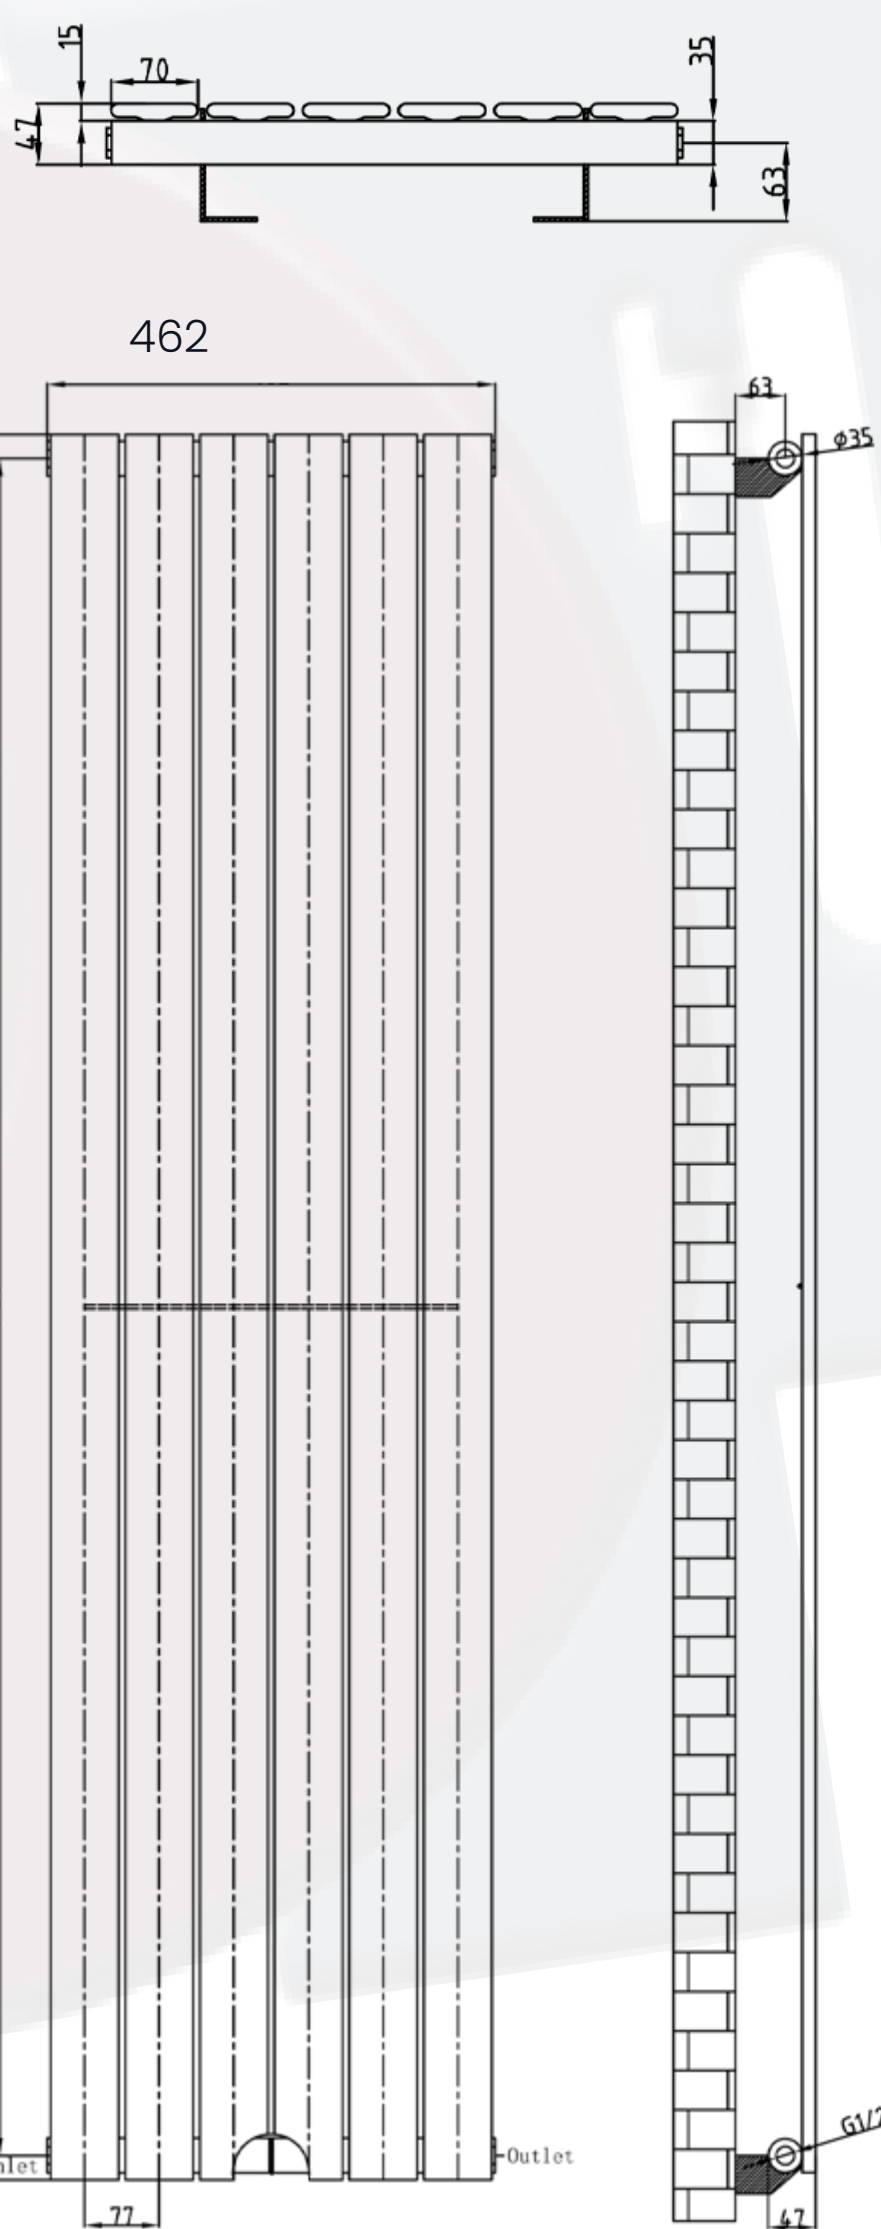

Whitby Data Sheet

1800 x 462mm Single White Designer Radiator

Height: 1800mm

No. Of Tubes: 6

Colour: White

BTU: @ Delta T50: 3352mm **@ Delta T60:** 4250mm

Width: 462mm

Water Content: 462mm

Watts: 982

All Direct Radiators are BOE and pipe centres are the radiator width plus 74mm.

Please note due to manufacturing tolerances pipe centres may vary by +/- 10mm, we recommend that pipe work is not altered until your radiator is on site.