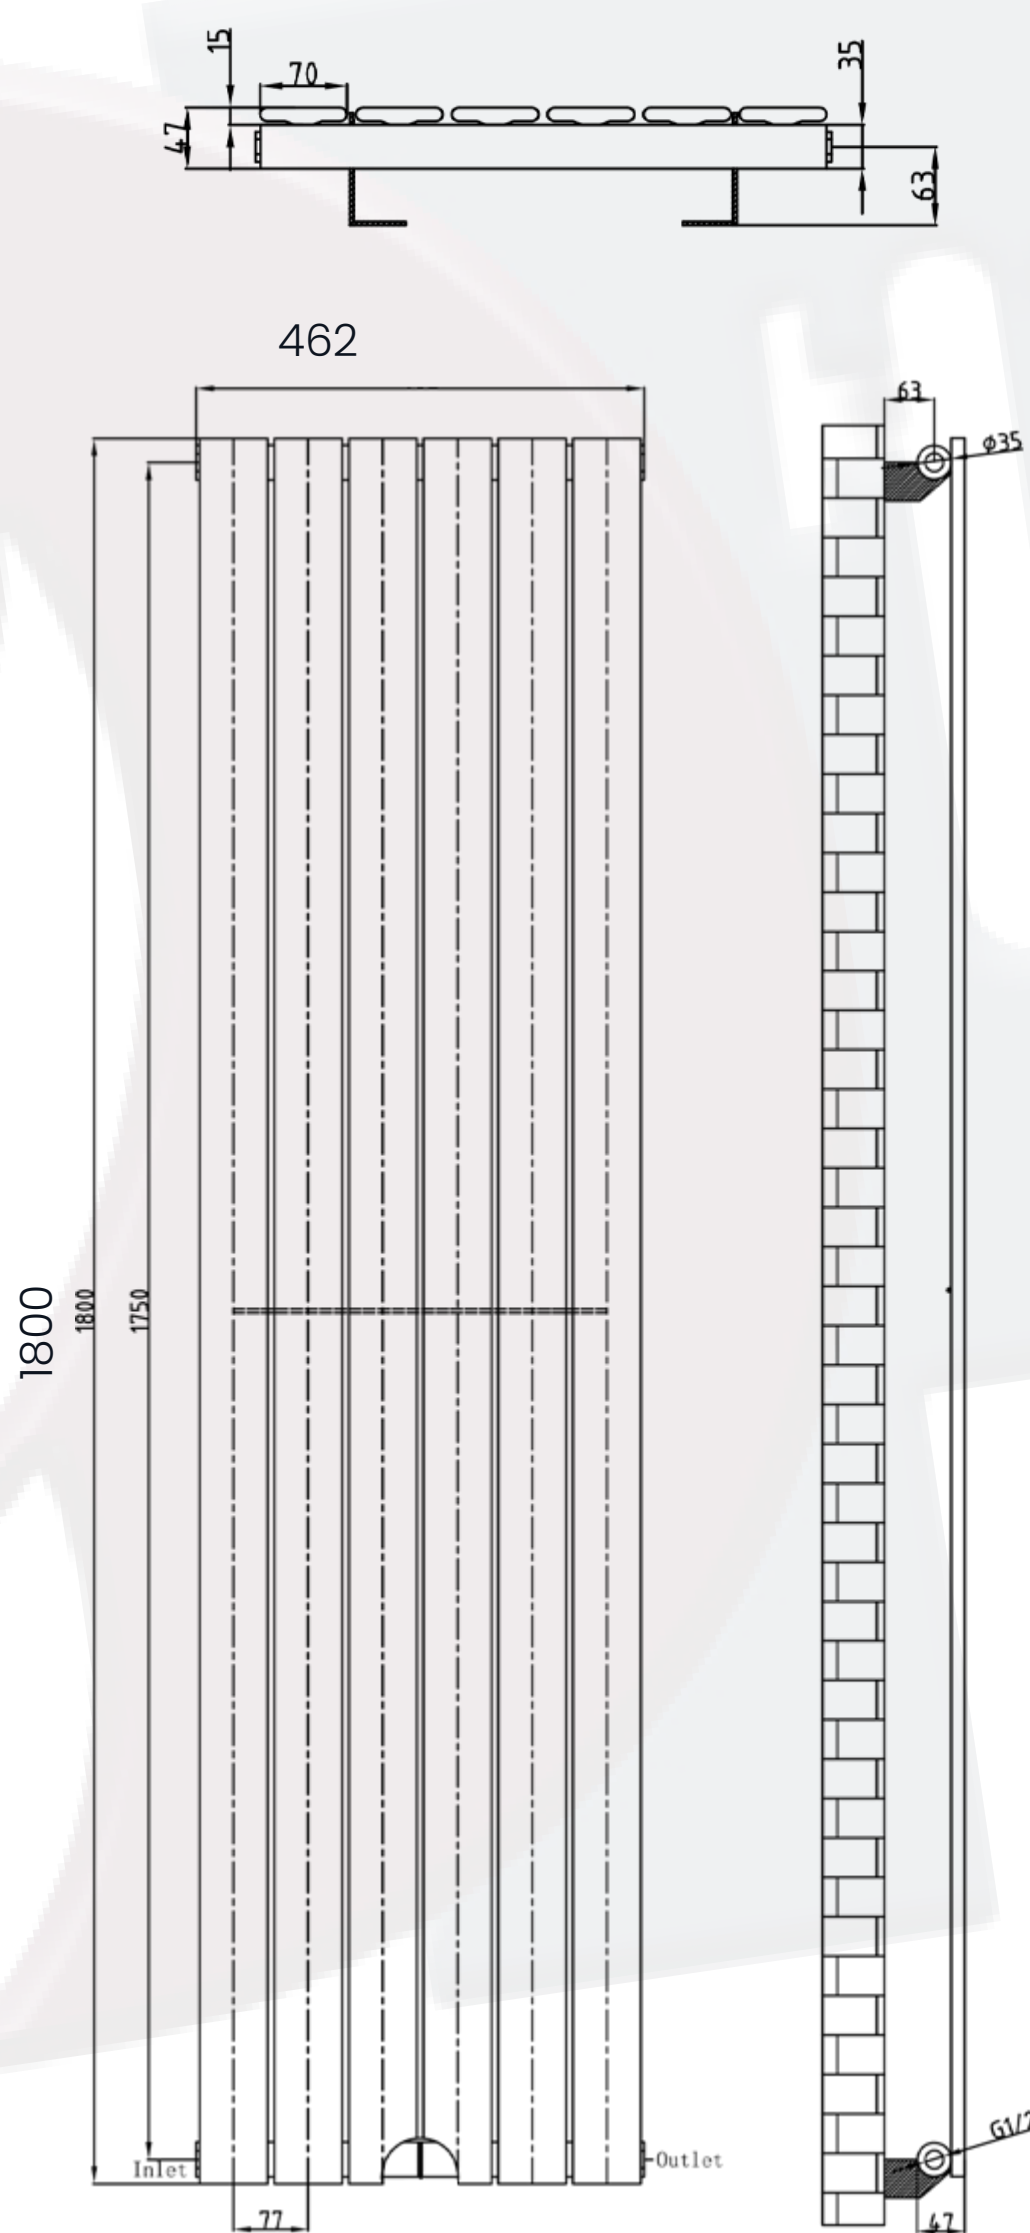

# Whitby Data Sheet

1800 x 462mm Single Anthracite Designer Radiator

**Height:** 1800mm  
**No. Of Tubes:** 6  
**Colour:** Anthracite  
**BTU: @ Delta T50:** 3352mm

**Width:** 462mm  
**Water Content:** 462mm  
**Watts:** 982  
**@ Delta T60:** 4250mm

All Direct Radiators are BOE and pipe centres are the radiator width plus 74mm.

Please note due to manufacturing tolerances pipe centres may vary by +/- 10mm, we recommend that pipe work is not altered until your radiator is on site.