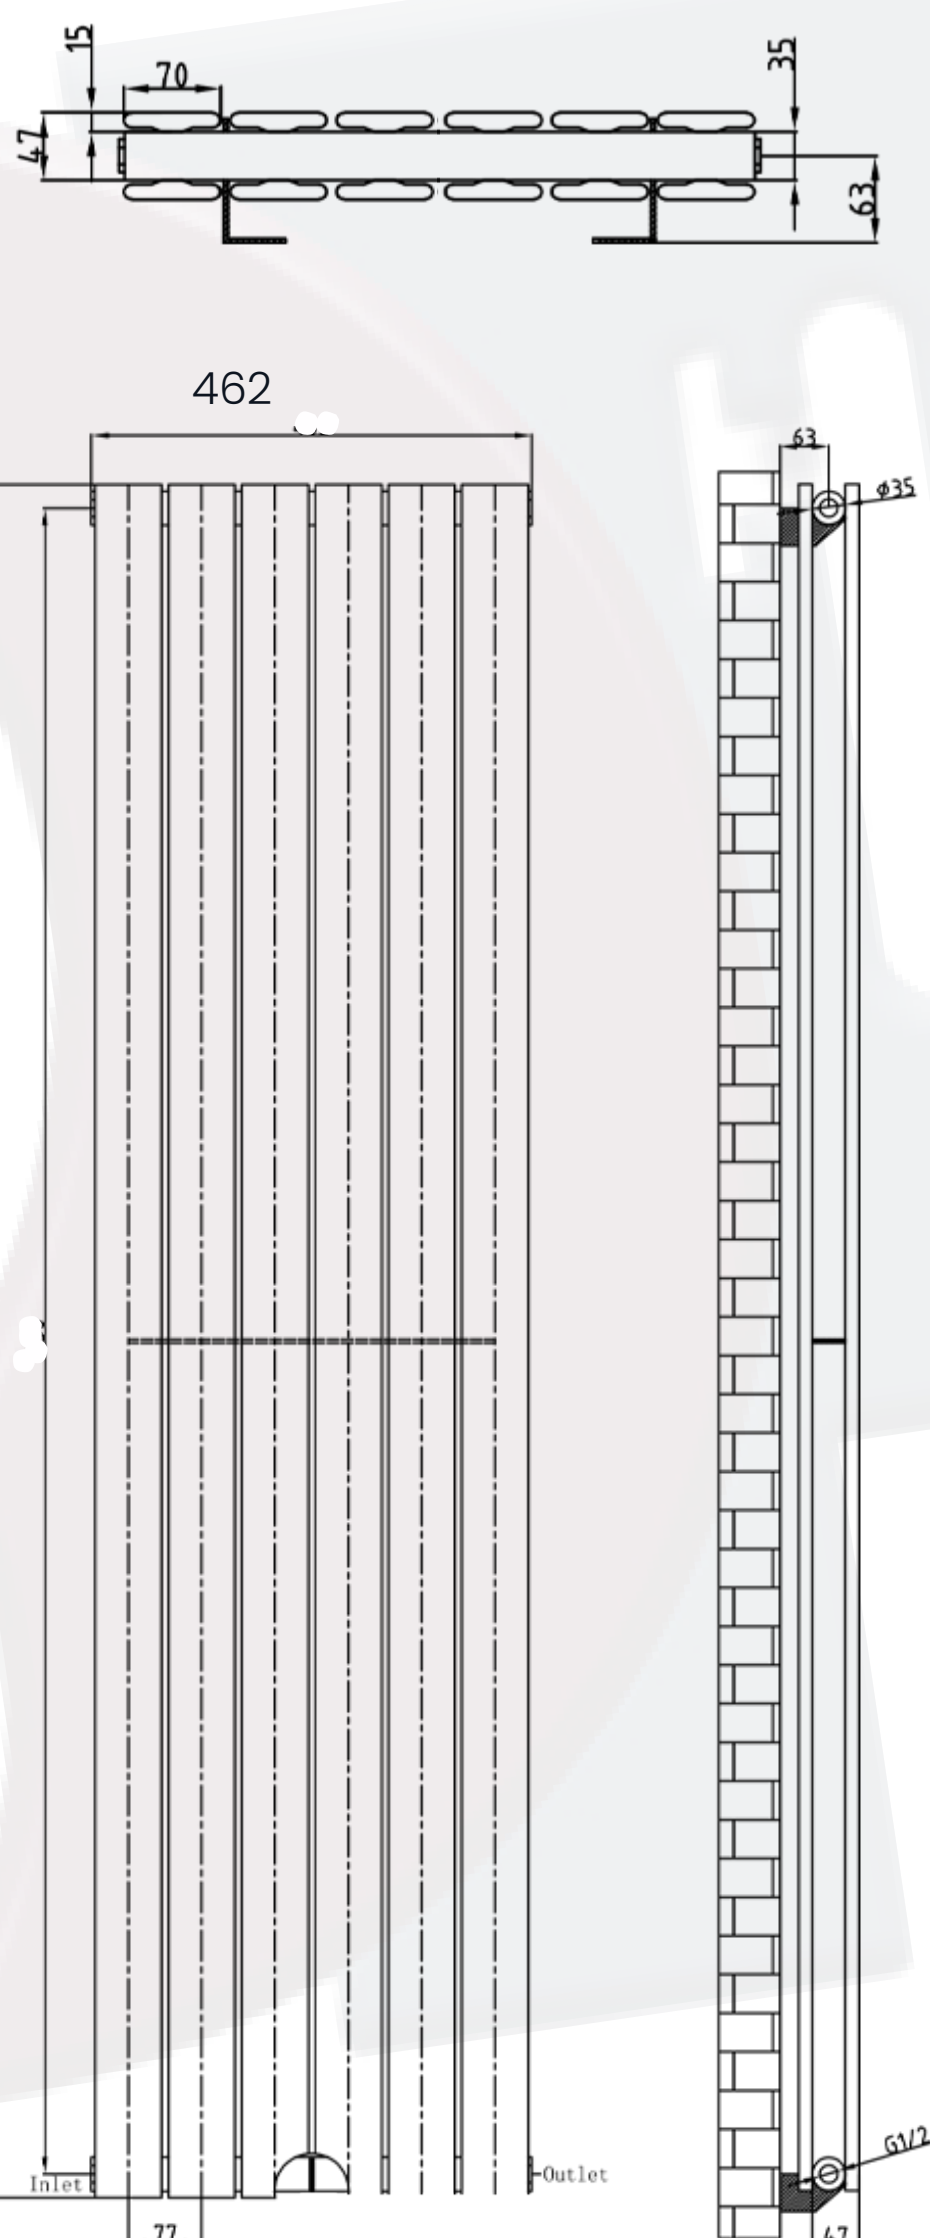

# Whitby Data Sheet

1800 x 462mm Double White Designer Radiator

**Height:** 1800mm

**No. Of Tubes:** 6

**Colour:** White

**BTU: @ Delta T50:** 5879mm **@ Delta T60:** 7455mm

**Width:** 462mm

**Water Content:** 462mm

**Watts:** 1723

All Direct Radiators are BOE and pipe centres are the radiator width plus 74mm.

Please note due to manufacturing tolerances pipe centres may vary by +/- 10mm, we recommend that pipe work is not altered until your radiator is on site.