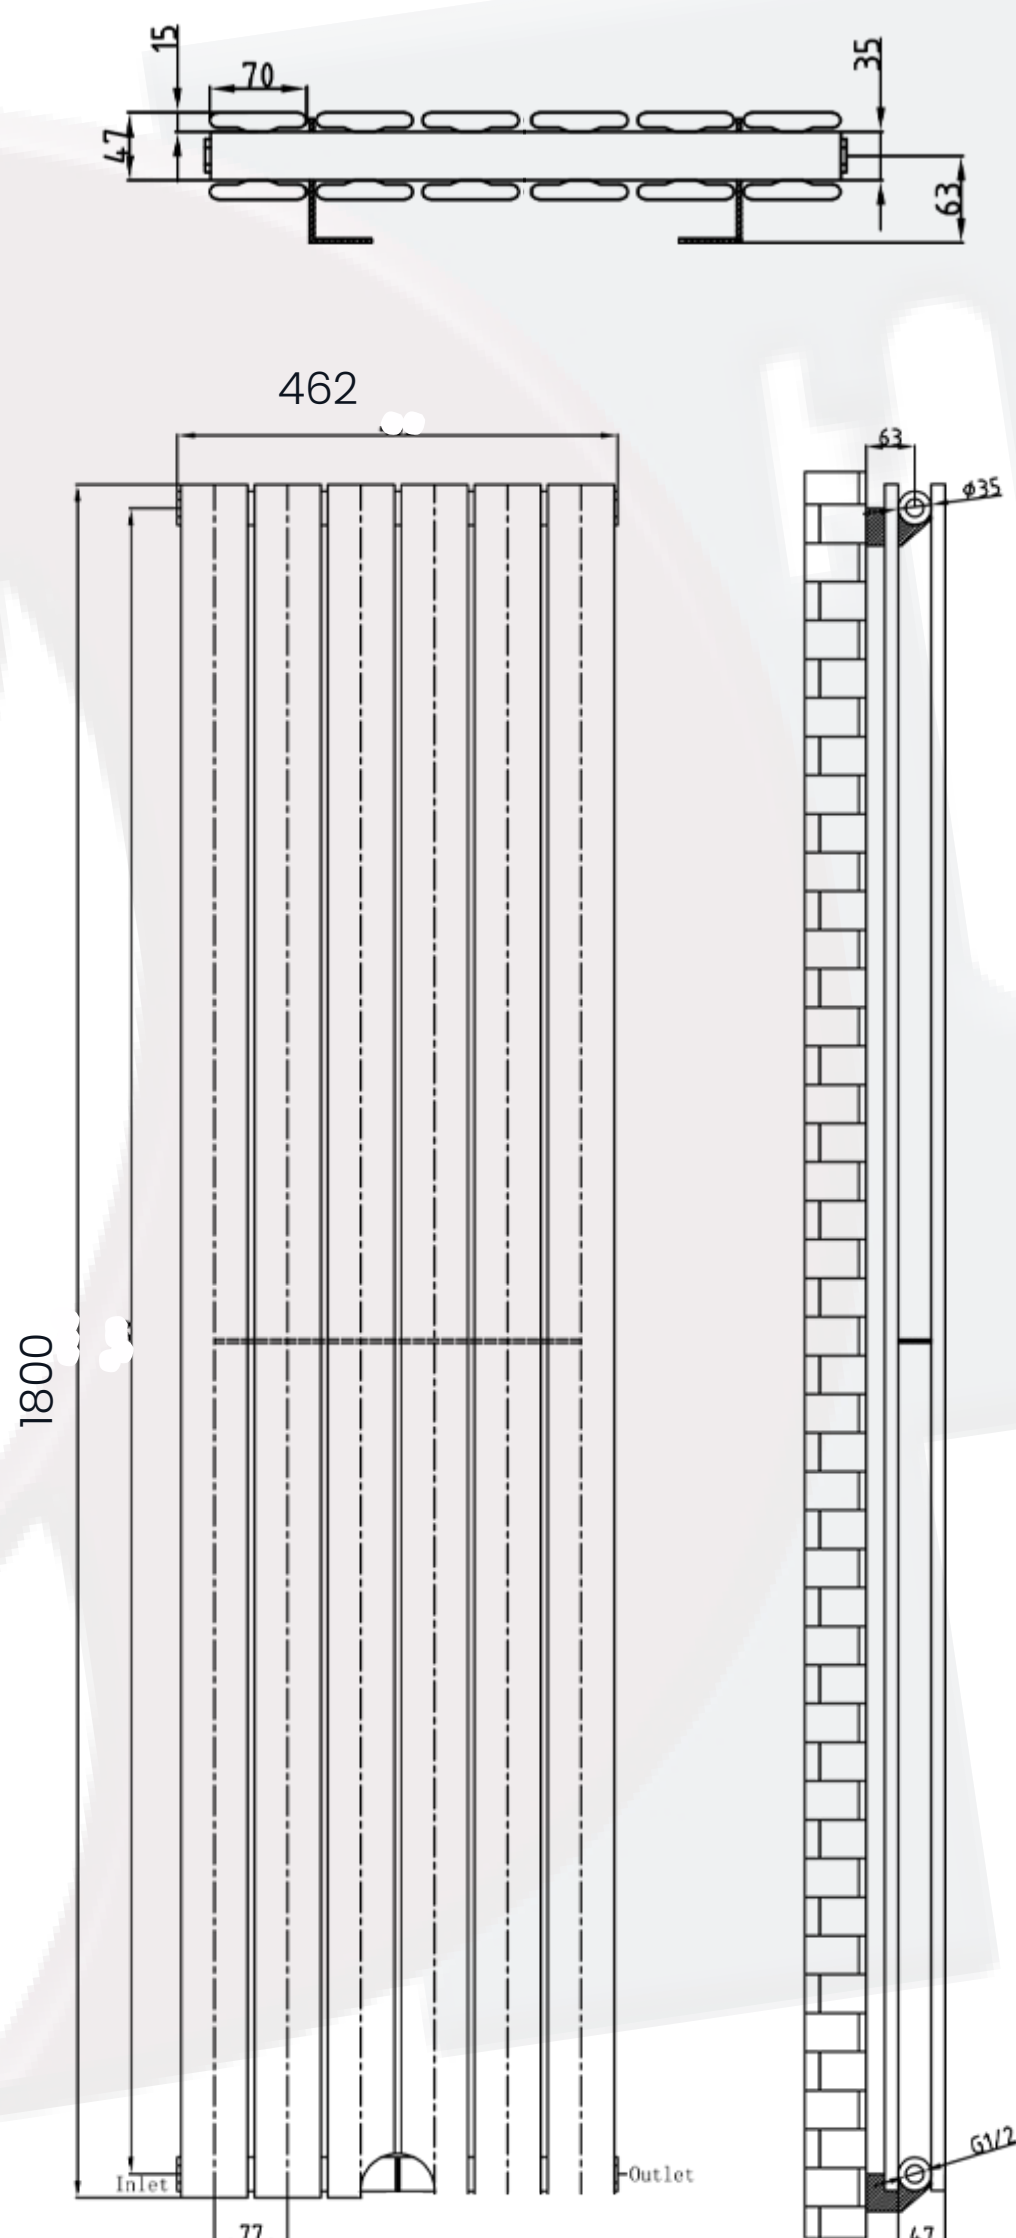

Whitby Data Sheet

1800 x 462mm Double Anthracite Designer Radiator

Height: 1800mm
No. Of Tubes: 6
Colour: Anthracite
BTU: @ Delta T50: 5879mm

Width: 462mm
Water Content: 462mm
Watts: 1723
@ Delta T60: 7455mm

All Direct Radiators are BOE and pipe centres are the radiator width plus 74mm.

Please note due to manufacturing tolerances pipe centres may vary by +/- 10mm, we recommend that pipe work is not altered until your radiator is on site.