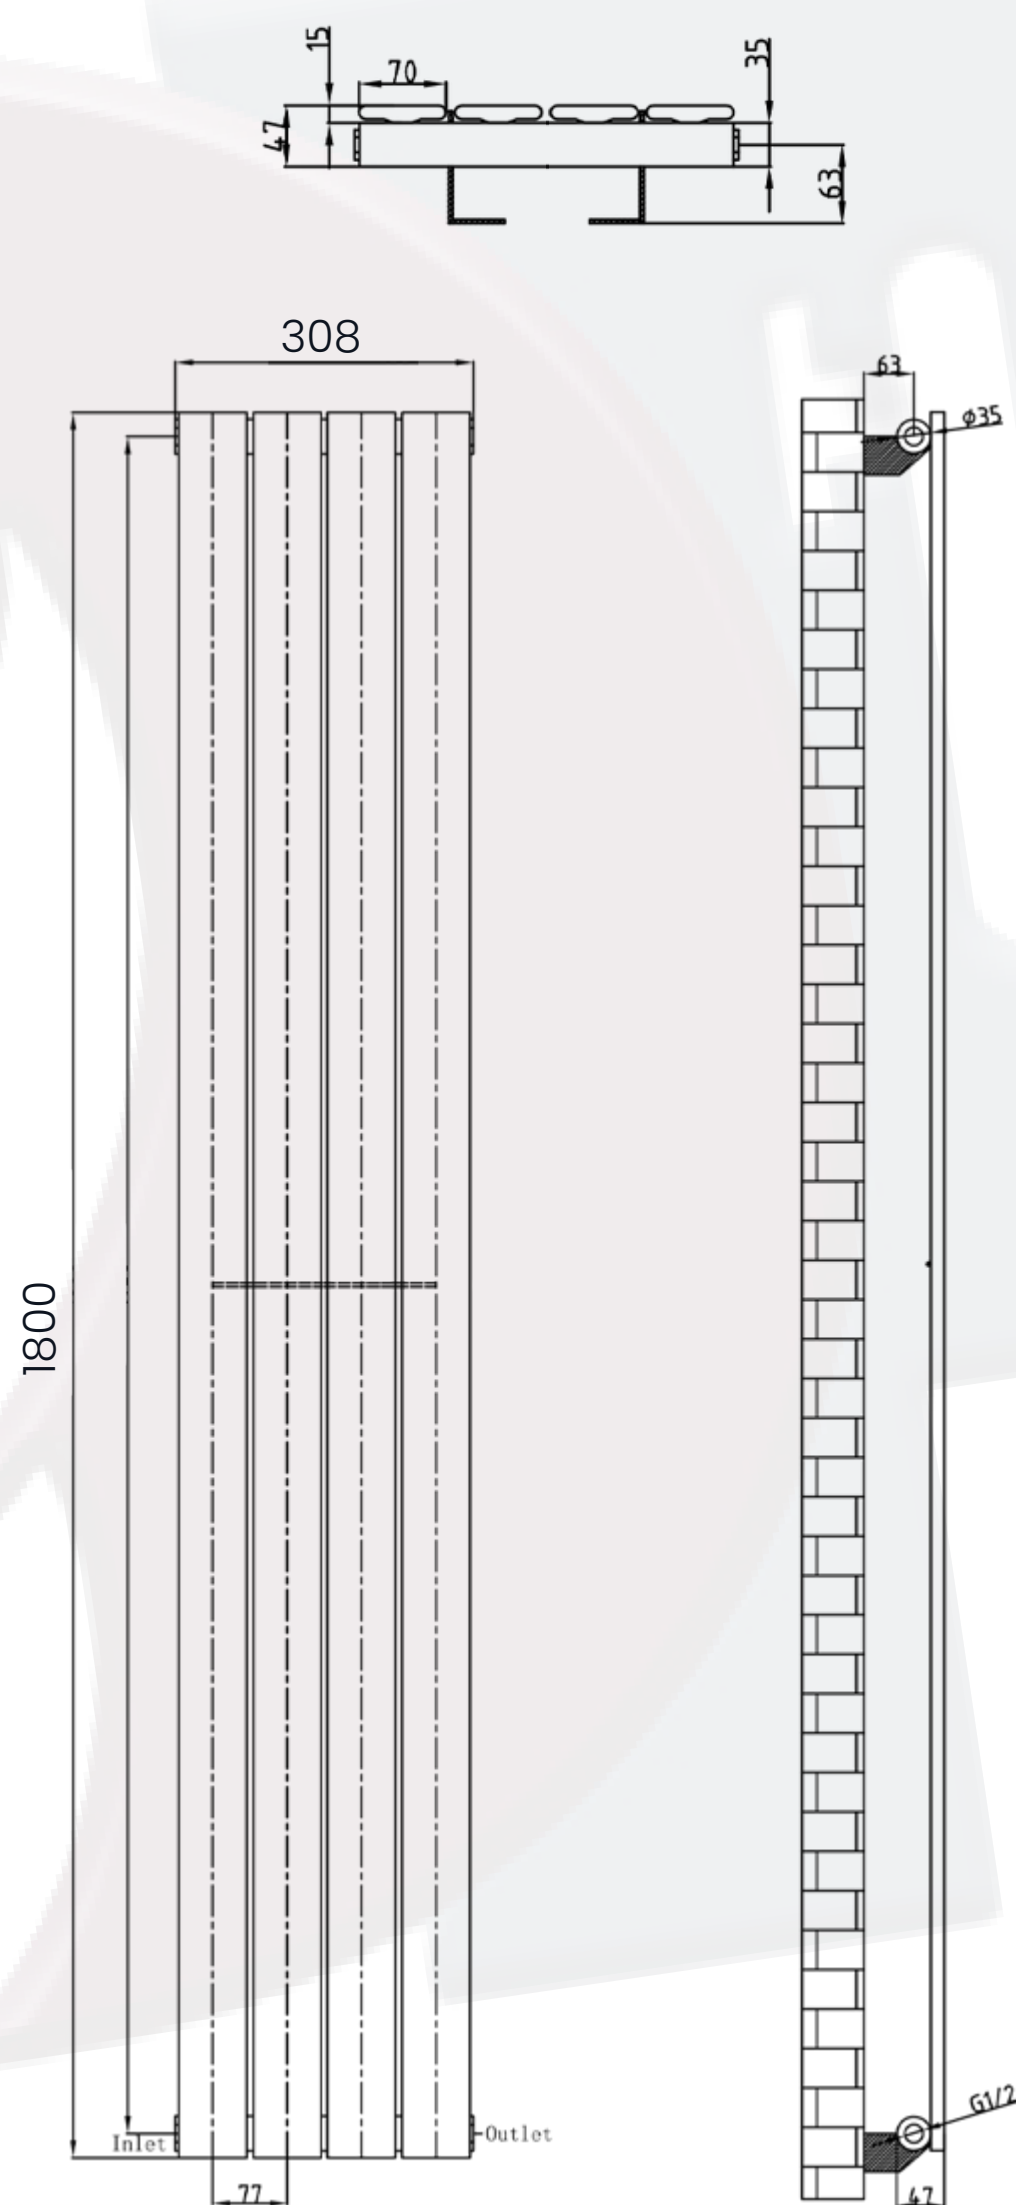

Whitby Data Sheet

1800 x 308mm Single White Designer Radiator

Height: 1800mm
No. Of Tubes: 4
Colour: White
BTU: @ Delta T50: 2234mm

Width: 308mm
Water Content: 308mm
Watts: 655
@ Delta T60: 2833mm

All Direct Radiators are BOE and pipe centres are the radiator width plus 74mm.

Please note due to manufacturing tolerances pipe centres may vary by +/- 10mm, we recommend that pipe work is not altered until your radiator is on site.

All Whitby Radiators: **Test Pressure:** 7 bar **Max Operating Pressure:** 6 Bar