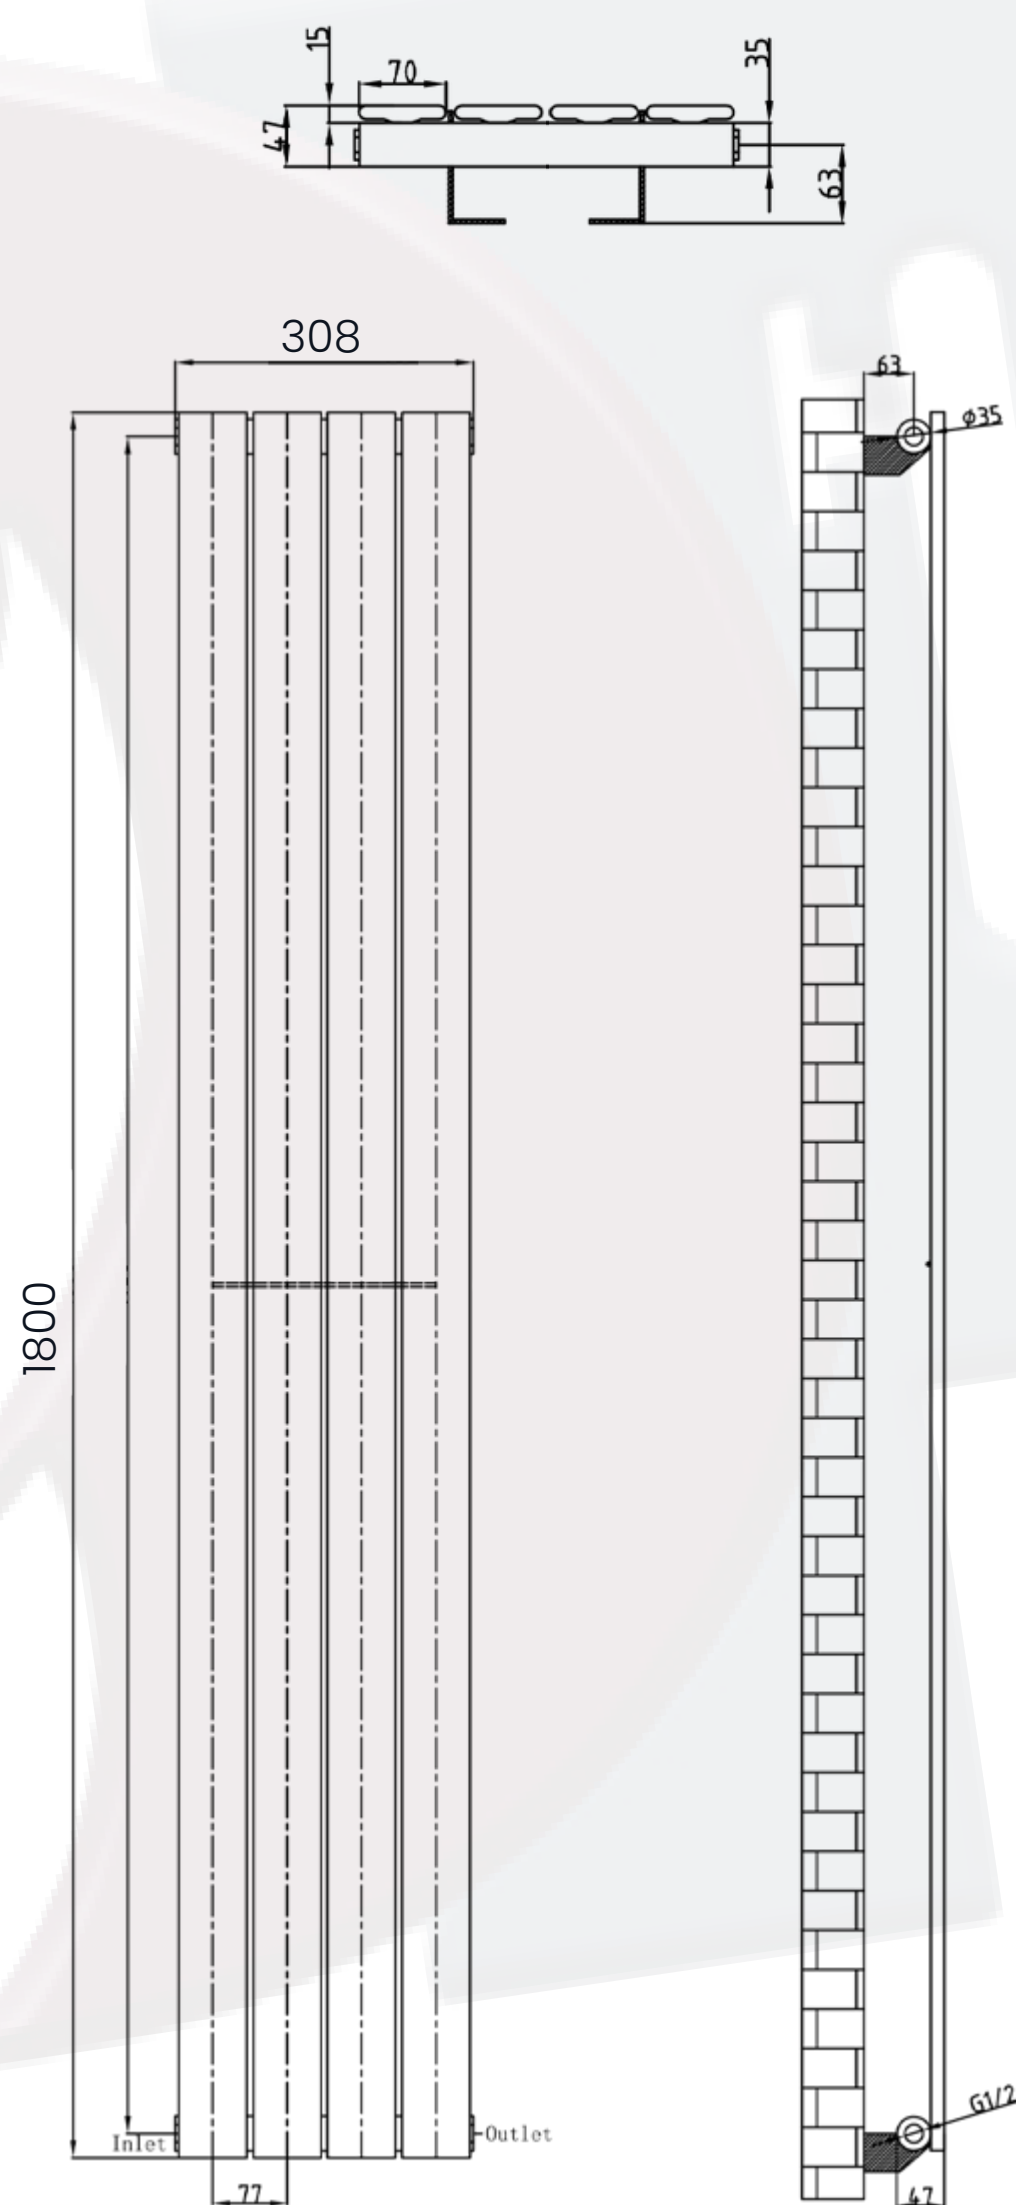

Whitby Data Sheet

1800 x 308mm Single Anthracite Designer Radiator

Height: 1800mm
No. Of Tubes: 4
Colour: Anthracite
BTU: @ Delta T50: 2234mm

Width: 308mm
Water Content: 308mm
Watts: 655
BTU: @ Delta T60: 2833mm

All Direct Radiators are BOE and pipe centres are the radiator width plus 74mm.

Please note due to manufacturing tolerances pipe centres may vary by +/- 10mm, we recommend that pipe work is not altered until your radiator is on site.